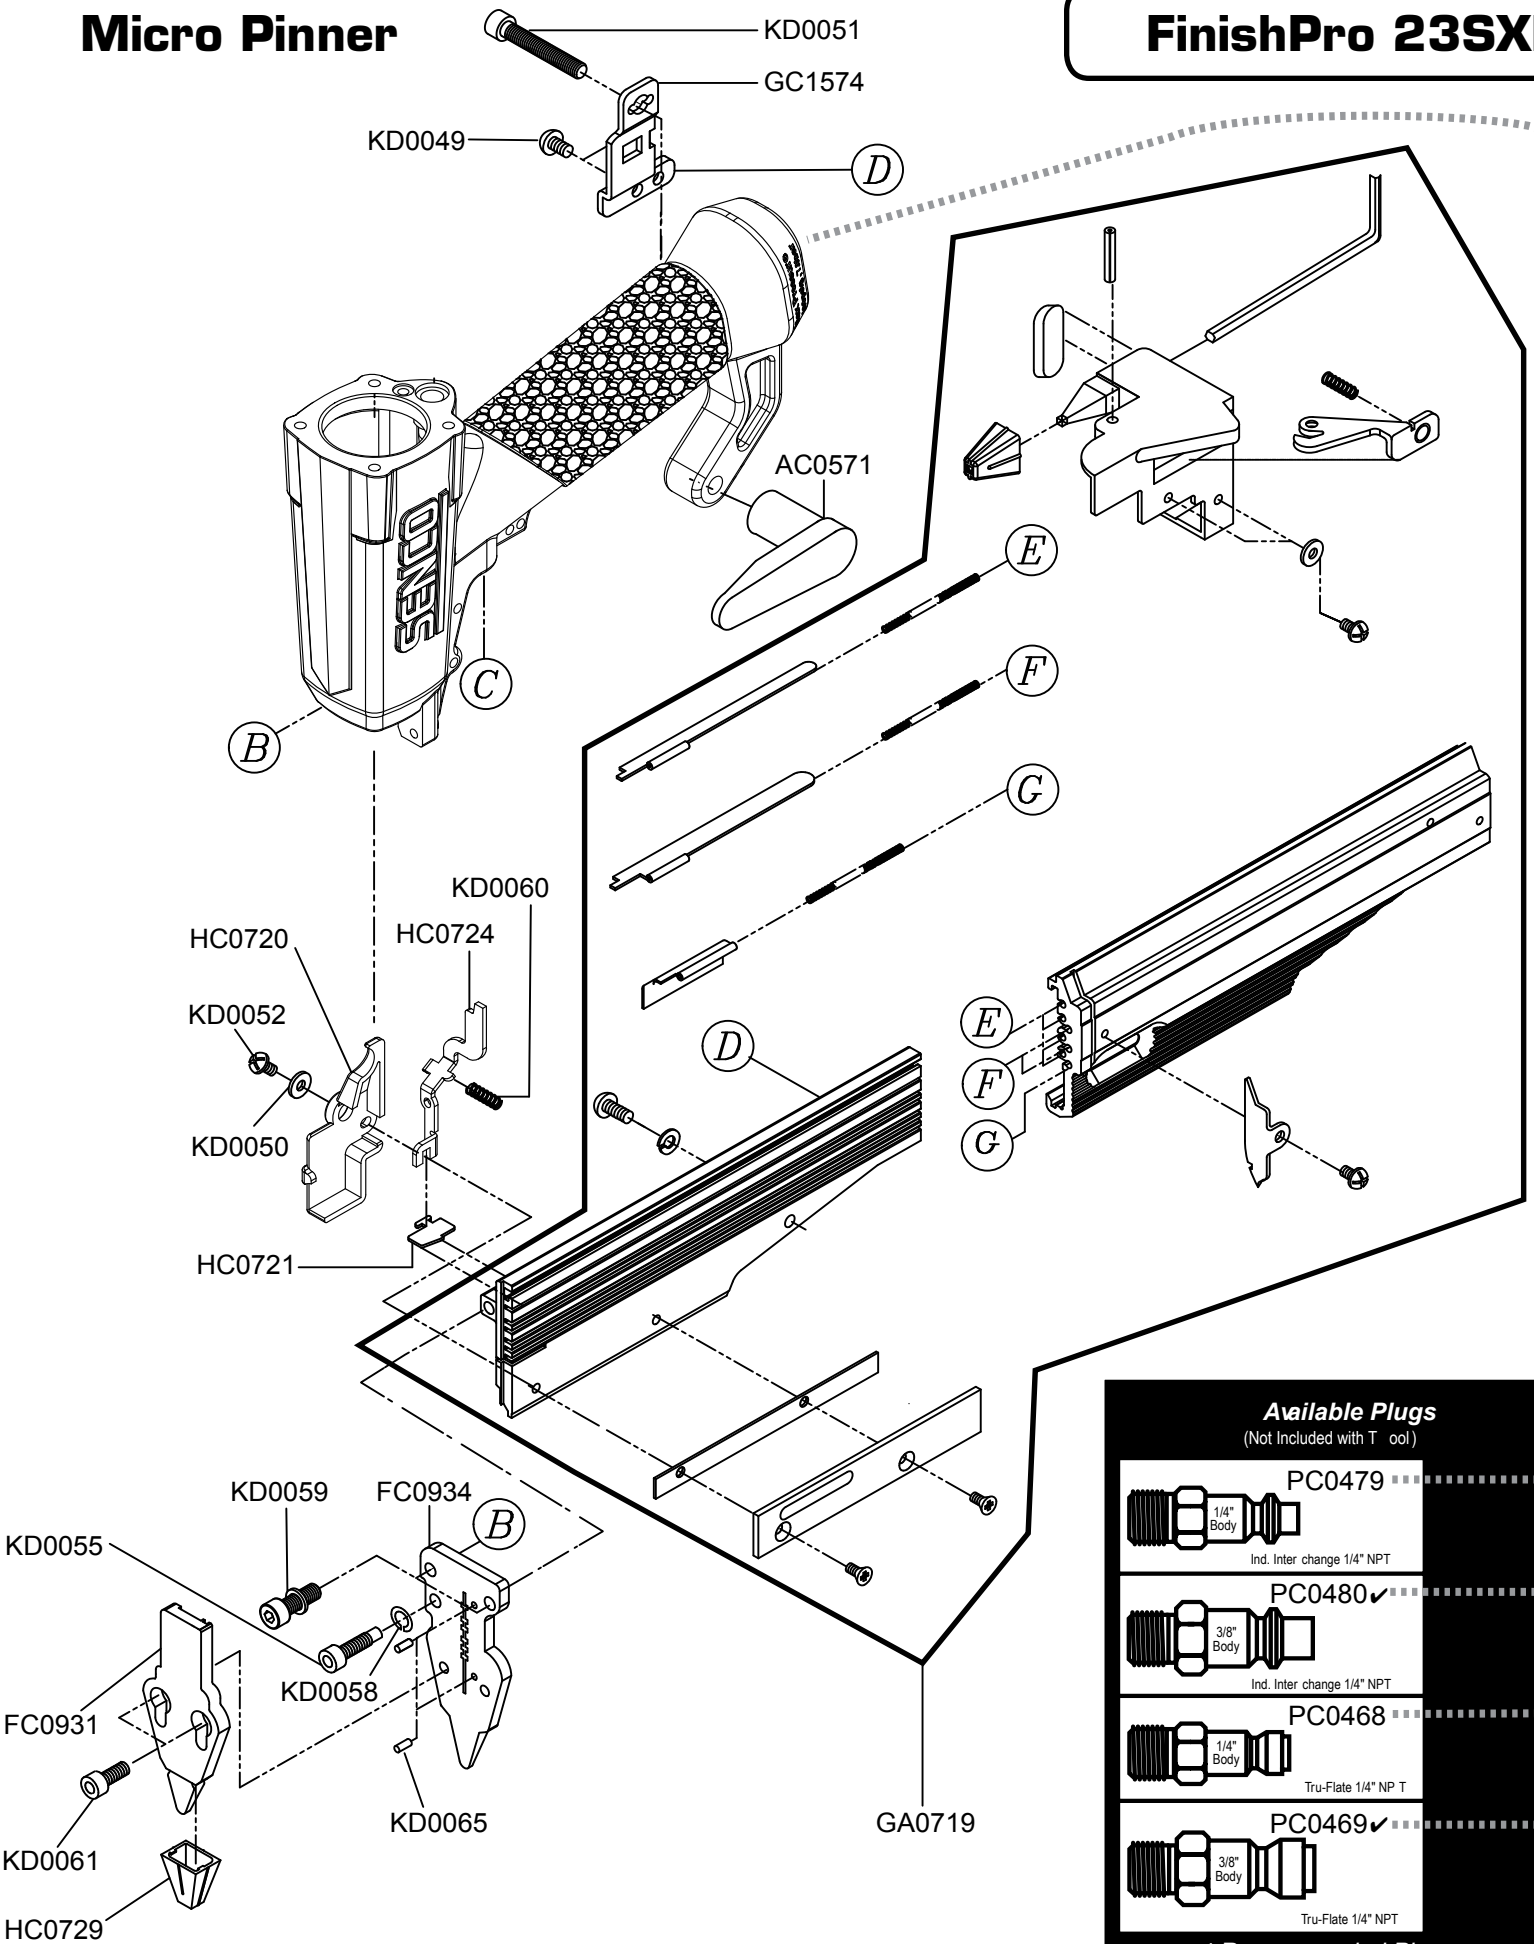

Tool #
8F0001N

Contents of YK0854 Kit

Micro Pinner

FinishPro 23SXP

Available Plugs
(Not Included with Tool)

	PC0479 Ind. Inter change 1/4" NPT
	PC0480 ✓ Ind. Inter change 1/4" NPT
	PC0468 Tru-Flate 1/4" NP T
	PC0469 ✓ Tru-Flate 1/4" NPT