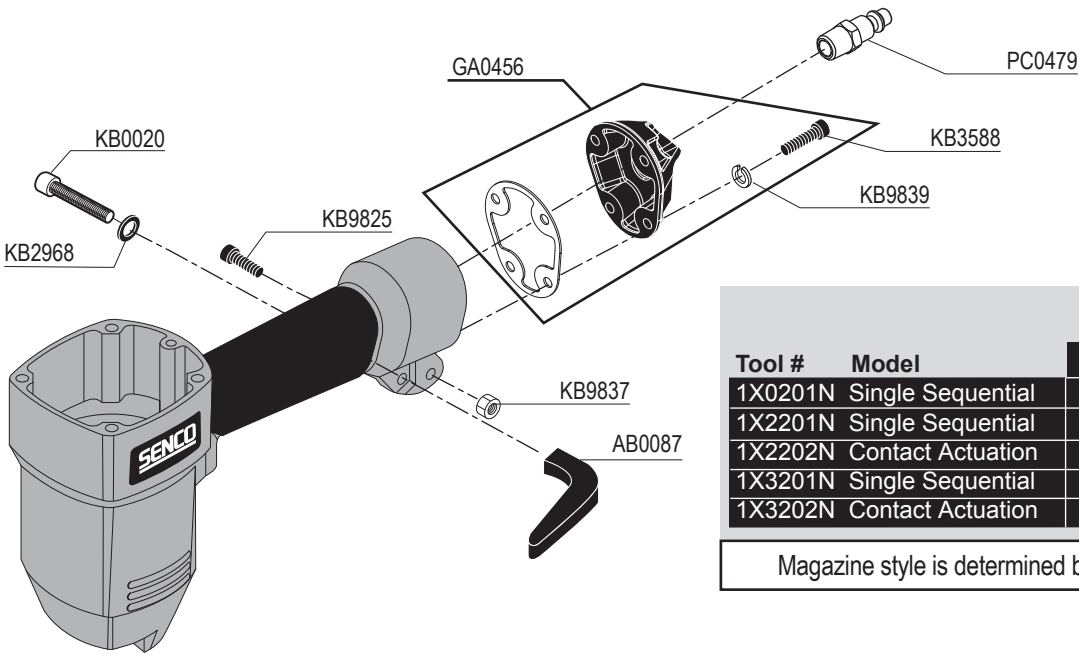

16 ga. Finish Nailer

Tool #	Model	A		B
		Old Style	New Style	
1X0201N	Single Sequential	GA0453	GA0510	HG0180
1X2201N	Single Sequential	GA0454	GA0511	HG0181
1X2202N	Contact Actuation	GA0454	GA0511	HG0181
1X3201N	Single Sequential	GA0453	GA0510	HG0180
1X3202N	Contact Actuation	GA0453	GA0510	HG0180

Magazine style is determined by style of safety element (Item ②)