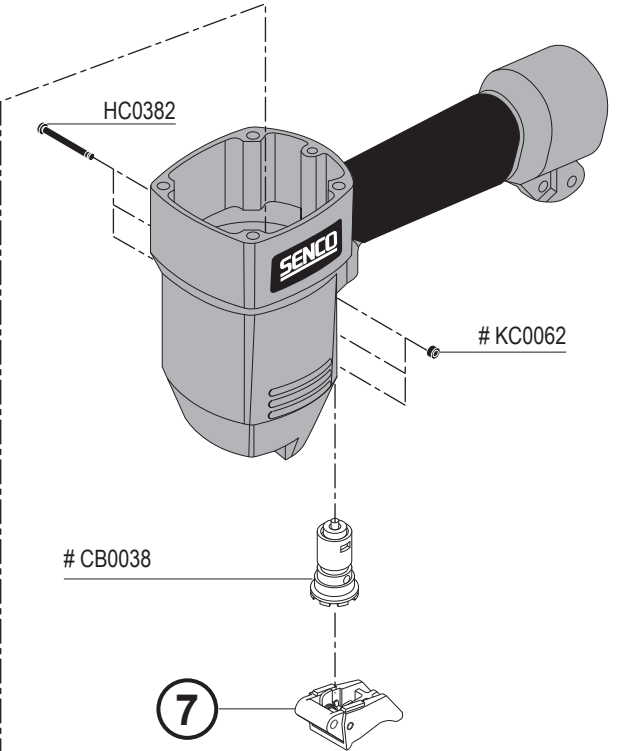

Old Style	New Style
1	FC0490	FC0486
2	HA0154	HA0153
3	FA0238	FA0237
4	GC0937	GC0936
5	FC0491	FC0487
6	EA0156	EA0166
7	Single Sequential HB0306 HB0304	
	Contact Actuation HB0305 HB0303