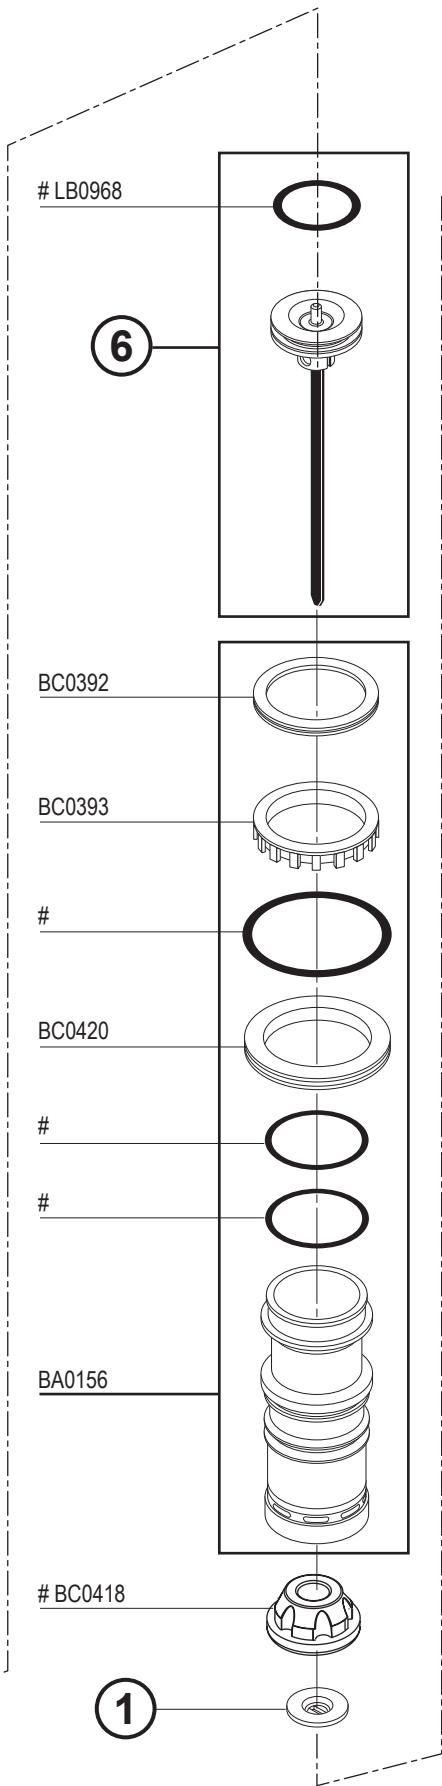

FinishPro® 32

16 ga. Finish Nailer

Parts Reference Guide

**Guía de referencia
de piezas**

**Pièces Guide
de référence**

Schematic Drawings Inside
Plano esquemático en el interior
Schéma intérieur

Repair Kit
YK0394

	Old Style	New Style
1	FC0490	FC0486
2	HA0154	HA0153
3	FA0238	FA0237
4	GC0937	GC0936
5	FC0491	FC0487
6	EA0156	EA0166
7	Single Sequential HB0306 HB0304	
	Contact Actuation HB0305 HB0303	

16 ga. Finish Nailer

Tool #	Model	A		B
		Old Style	New Style	
1X0201N	Single Sequential	GA0453	GA0510	HG0180
1X2201N	Single Sequential	GA0454	GA0511	HG0181
1X2202N	Contact Actuation	GA0454	GA0511	HG0181
1X3201N	Single Sequential	GA0453	GA0510	HG0180
1X3202N	Contact Actuation	GA0453	GA0510	HG0180