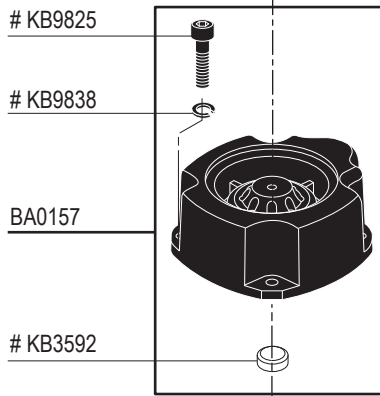

Old Style	New Style
1	FC0490	FC0486
2	HA0154	HA0153
3	FA0238	FA0237
4	GC0937	GC0936
5	FC0491	FC0487
6	EA0156	EA0166
7	Single Sequential HB0306 HB0304	
	Contact Actuation HB0305 HB0303