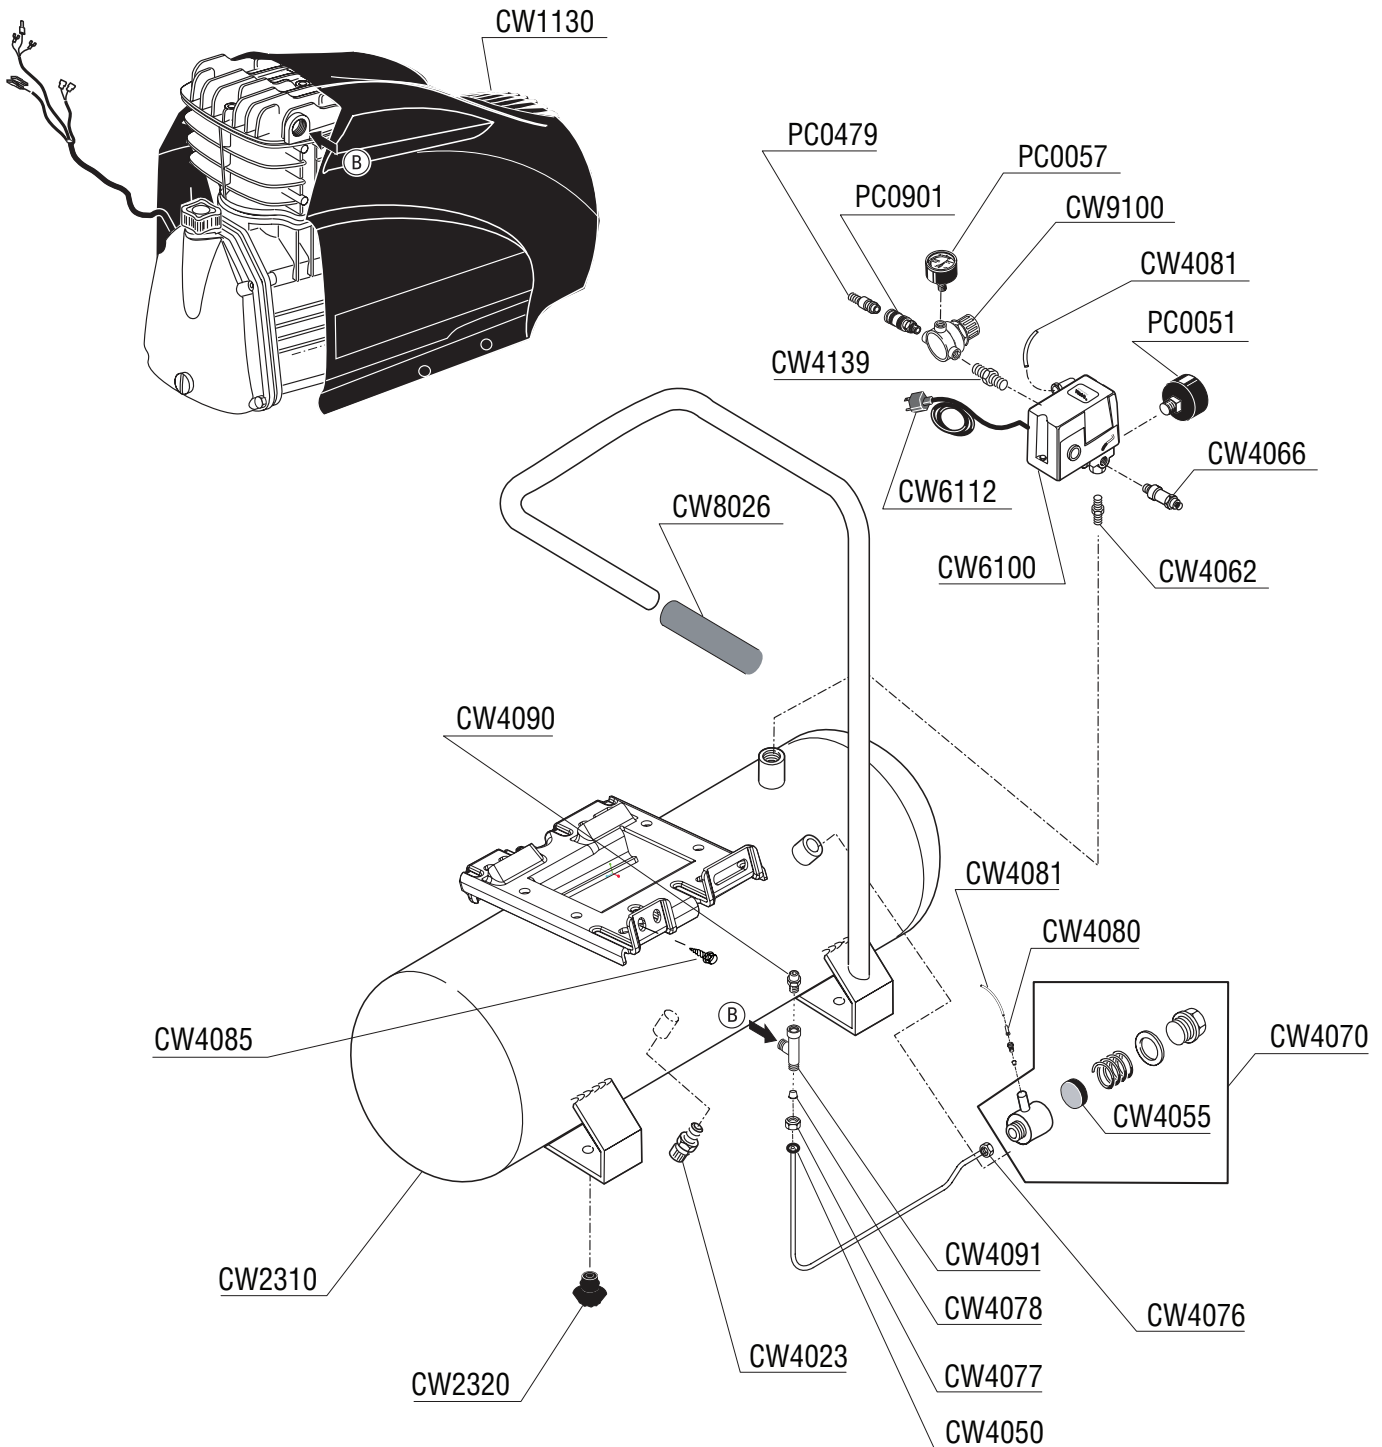

PC1130 Electric Compressor

SENCO®