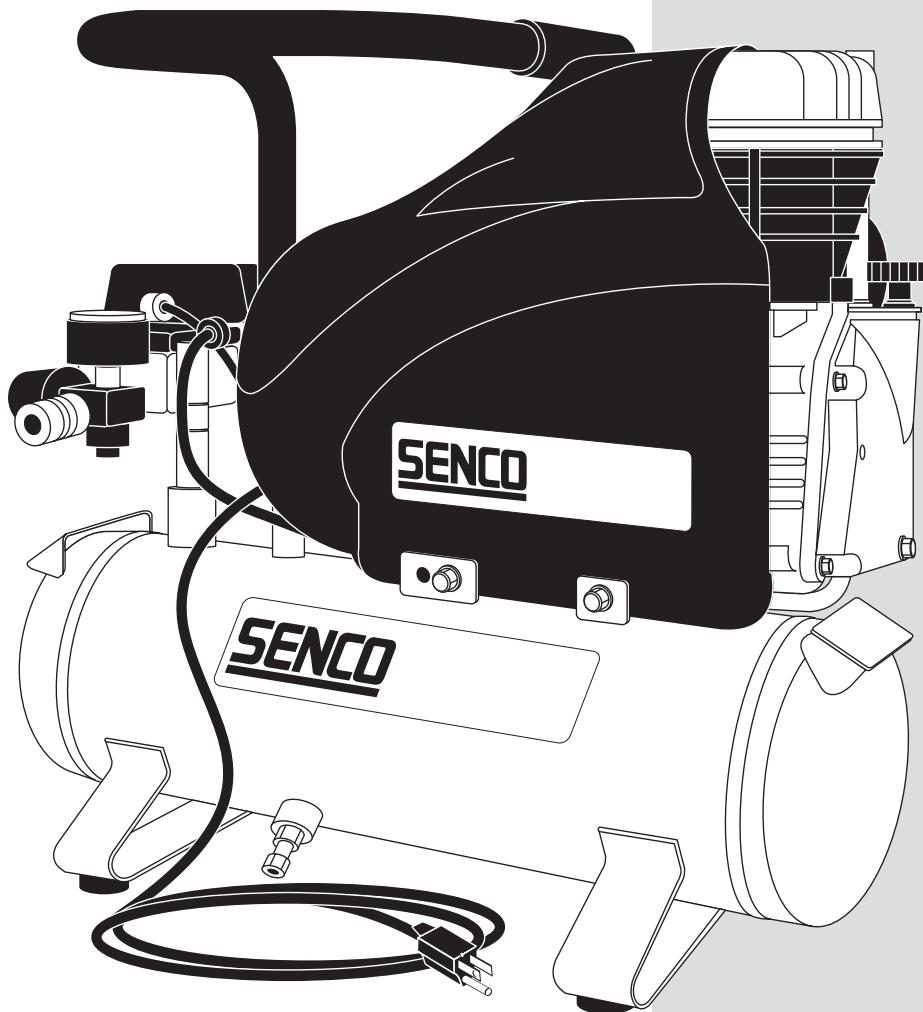

PC1130 Electric Compressor

Parts Reference Guide

*** Schematic drawings inside**

*Senco Brands Inc.
4270 Ivy Pointe Blvd.
Cincinnati, Ohio 45245
Visit Our Website: www.senco.com
EU Website: www.verpa-senco.com*

REPLACEMENT PARTSLIST

PART NO.	DESCRIPTION
CW0012	VALVE PLATE
CW0030	COMPLETE PISTON
CW0035	CRANKSHAFT
CW0039	ROTOR
CW0040	CONNECTING ROD
CW0042	BEARING
CW0044	BEARING
CW1130	PUMP SF2500 120V/60Hz
CW2012	HEAD
CW2103	CRANKCASE
CW2212	CYLINDER
CW2302	REAR COVER
CW2310	TANK
CW2320	ISOLATOR
CW4023	DRAIN VALVE
CW4030	DIPSTICK ASSY
CW4032	O-RING
CW4037	SCREW
CW4041	SEAL RING
CW4050	DISCHARGE TUBE
CW4055	SEAL
CW4062	NIPPLE
CW4066	RELIEF VALVE
CW4070	CHECK VALVE
CW4076	LOCKNUT
CW4077	LOCKNUT
CW4078	COMPRESSION FITTING
CW4080	COMPRESSION FITTING
CW4081	RILSAN TUBE
CW4085	TAPPING SCREW
CW4090	COLD START VALVE
CW4091	T-FITTING
CW4104	SCREW
CW4106	NUT
CW4111	LOCKWASHER
CW4112	SCREW
CW4118	SCREW
CW4121	SCREW
CW4123	LOCKWASHER
CW4124	TAPPING SCREW
CW4131	HEAD GASKET
CW4139	NIPPLE
CW4204	CYLINDER GASKET
CW4203	PISTON RING KIT
CW4207	CIRCLIP
CW4212	COVER GASKET
CW4241	O-RING
CW4304	NUT
CW5502	CAPACITOR ASY
CW6100	PRESSURE SWITCH
CW6102	OVERLOAD CUT-OUT
CW6104	WOUND STATOR
CW6112	POWER CABLE
CW8011	FRONT COVER
CW8012	FILTER ELEMENT
CW8022	FAN
CW8025	SHROUD
CW8026	GRIP
CW9100	REGULATOR
PC0051	TANK GAUGE
PC0057	REGULATOR GAUGE
PC0479	PLUG
PC0901	QUICK COUPLER