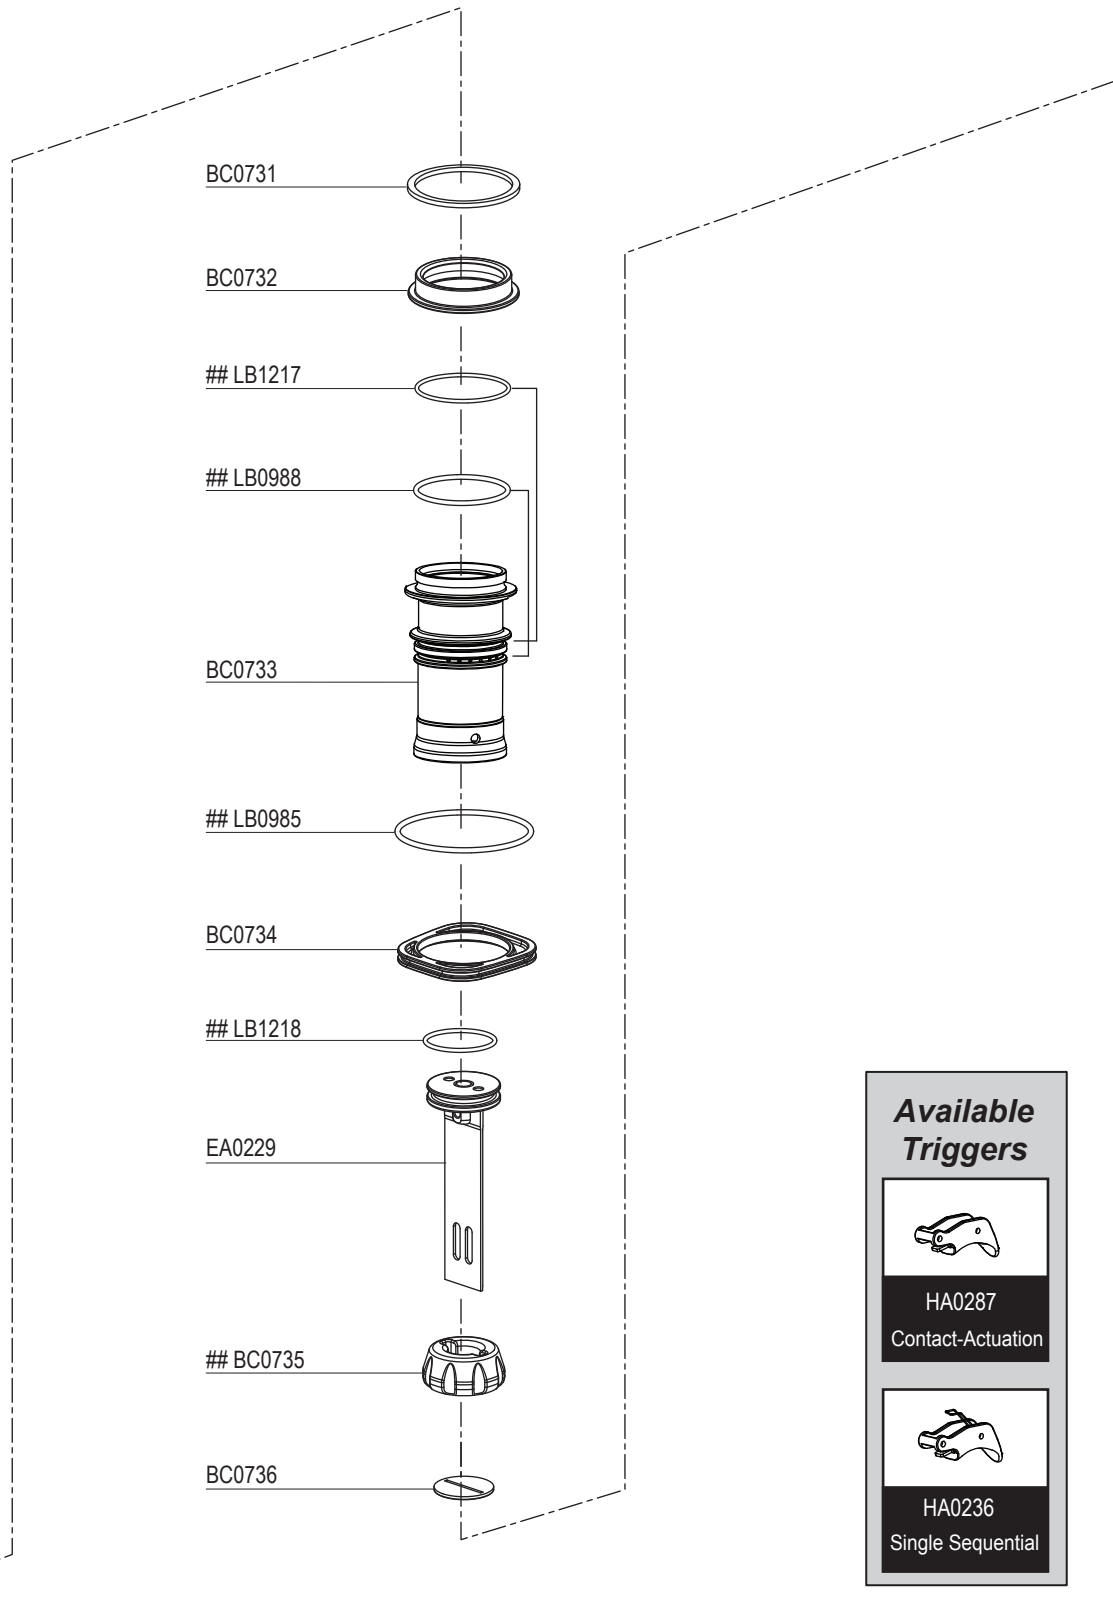

= Contents of YK0783 Kit
= Contents of YK0784 Kit
= Contents of YK0818 Kit

Tool #	Model
9U0001N	Contact-Actuation
9U2001N	Contact-Actuation

Available Triggers

HA0287
Contact-Actuation

HA0236
Single Sequential