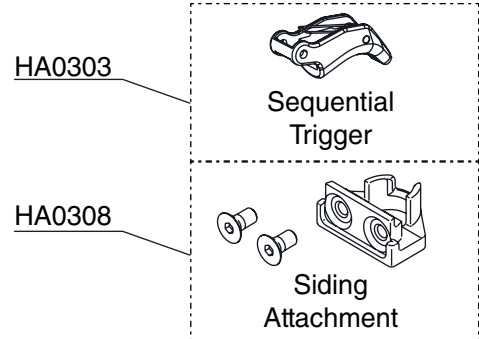

= Contents of YK0865 Repair Kit