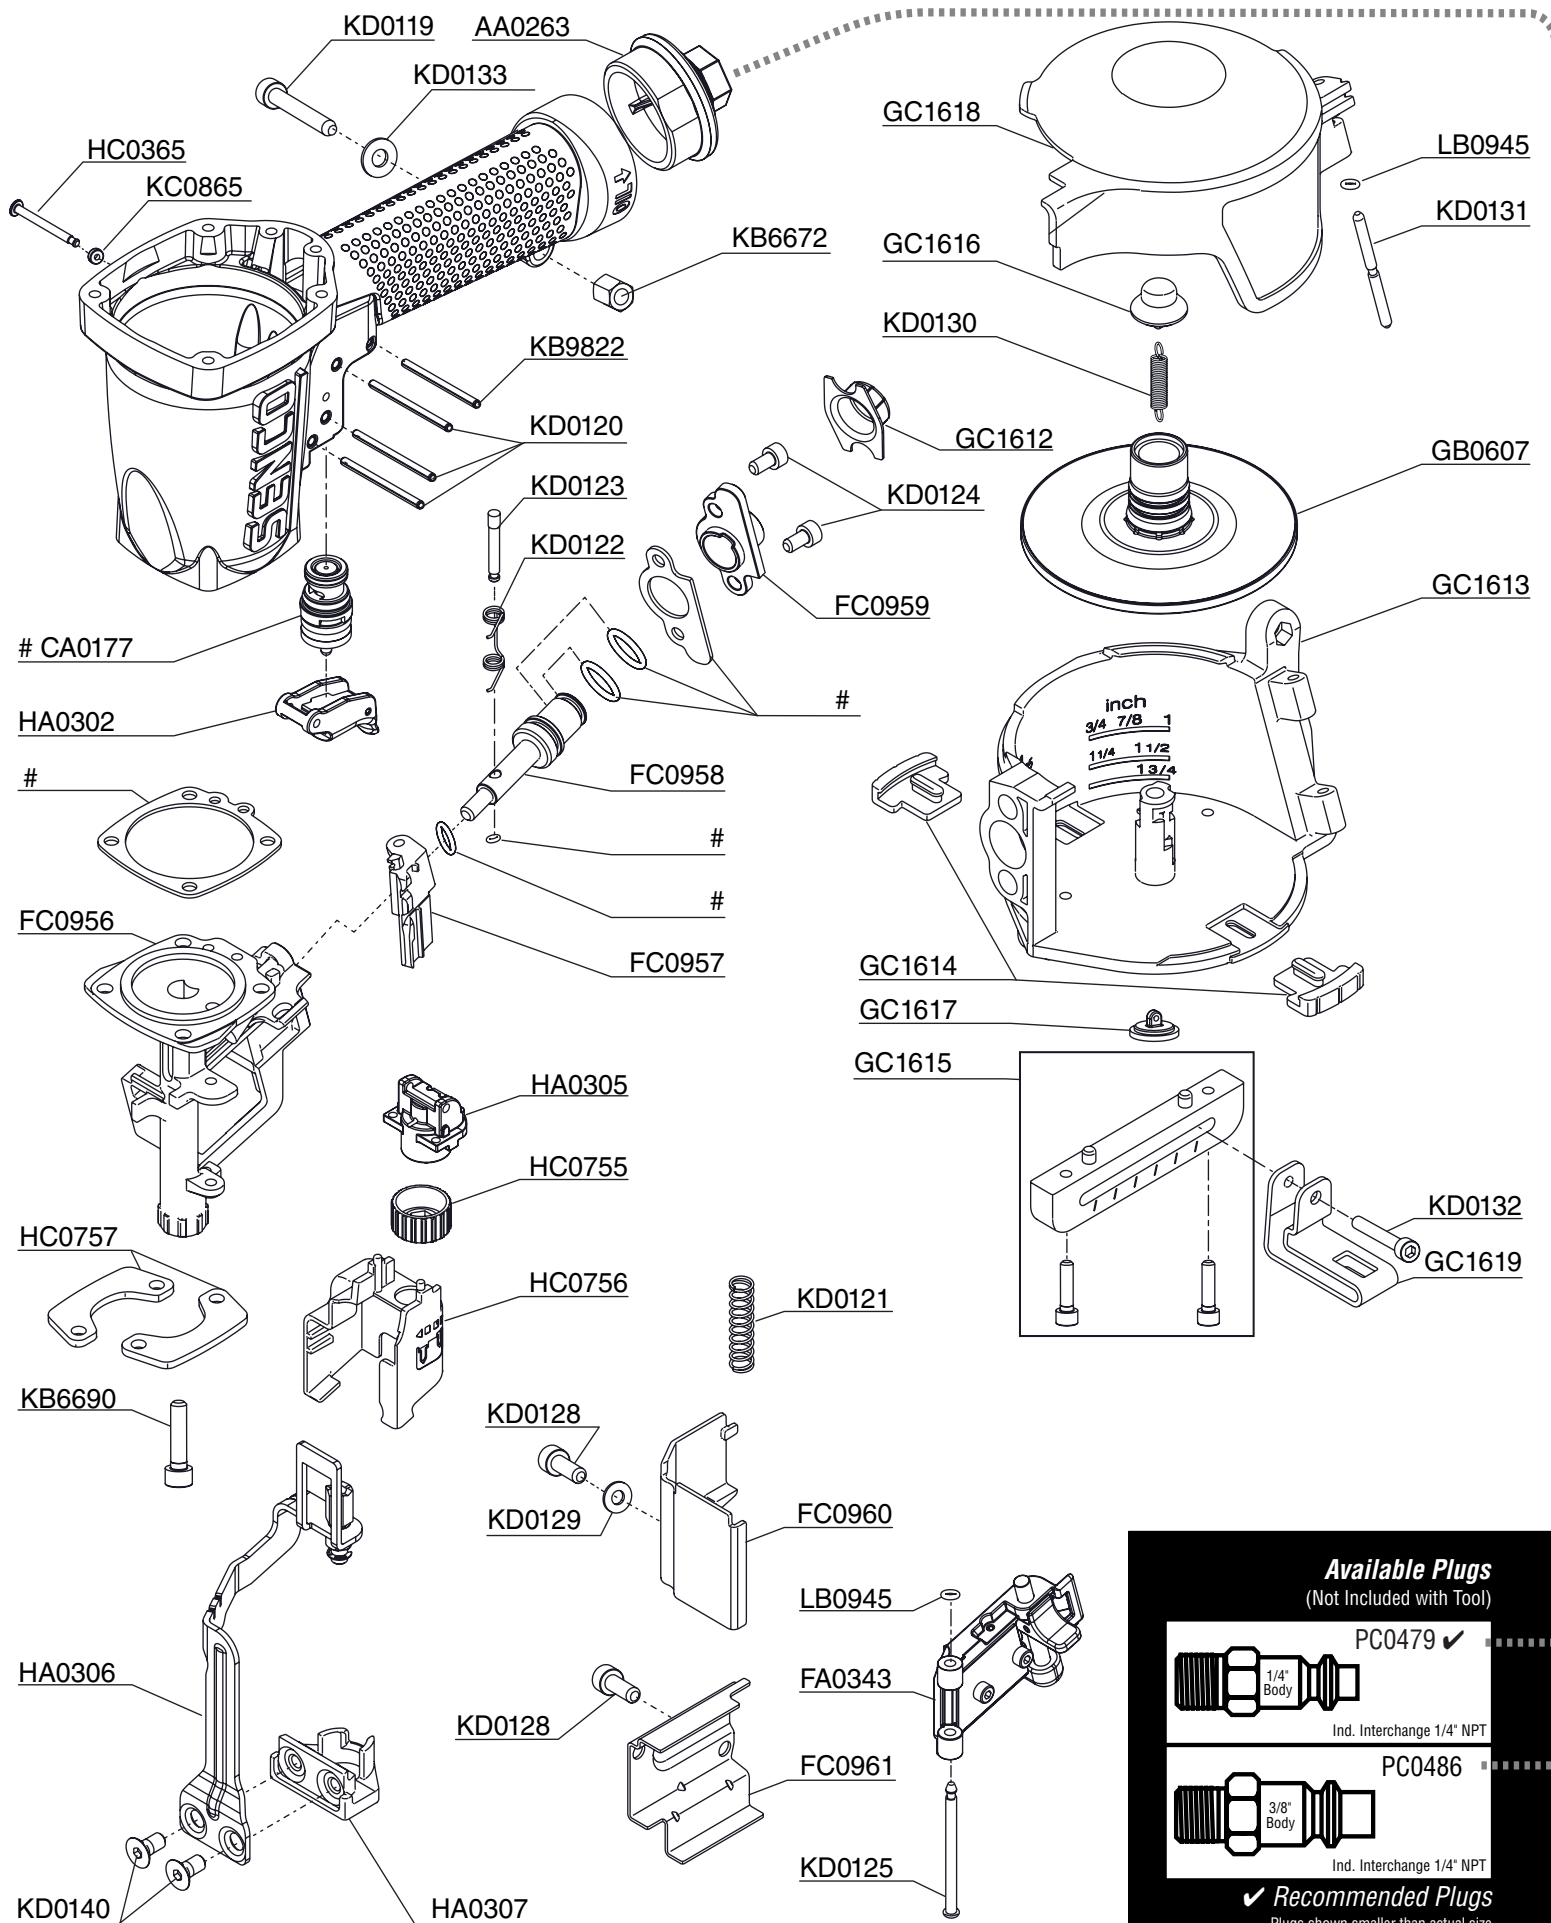

Coil Roofing Nailer

RoofPro 445XP

Available Plugs
(Not Included with Tool)

PC0479 ✓ 1/4" Body
Ind. Interchange 1/4" NPT
PC0486 3/8" Body
Ind. Interchange 1/4" NPT

✓ **Recommended Plugs**
Plugs shown smaller than actual size