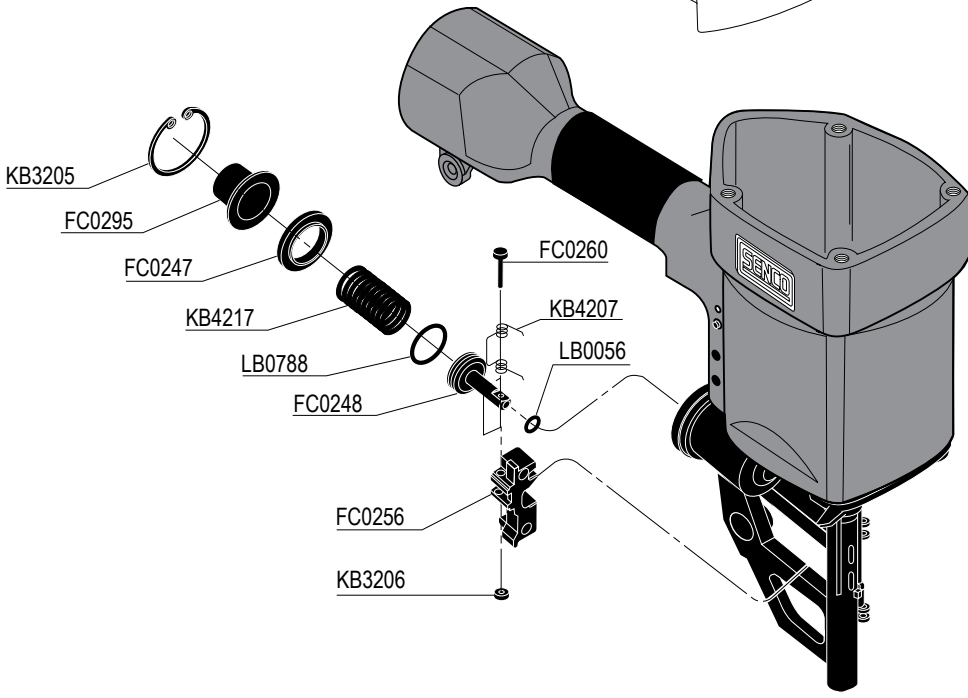

Available Plugs
(Not Included with Tool)

	PC0480
Ind. Interchange 3/8" NPT	
	PC0485 ✓
Ind. Interchange 3/8" NPT	

✓ **Recommended Plug**
Plugs shown smaller than actual size