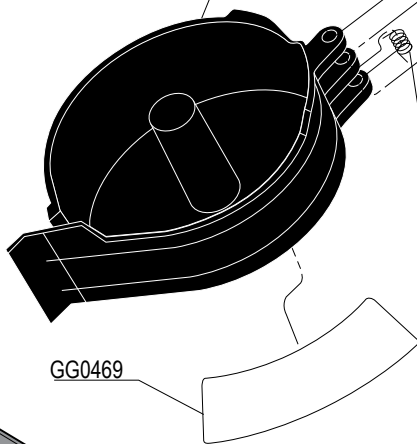

Model
8W0001N Single Sequential Actuation

Coil Nailer

SCN63LDXP

- * Does Not Include O-rings
- * No incluye sellos de gomas
- * Joints exclus

Available Plugs
(Not Included with Tool)

	PC0480
Ind. Interchange 3/8" NPT	
	PC0485 ✓
Ind. Interchange 3/8" NPT	