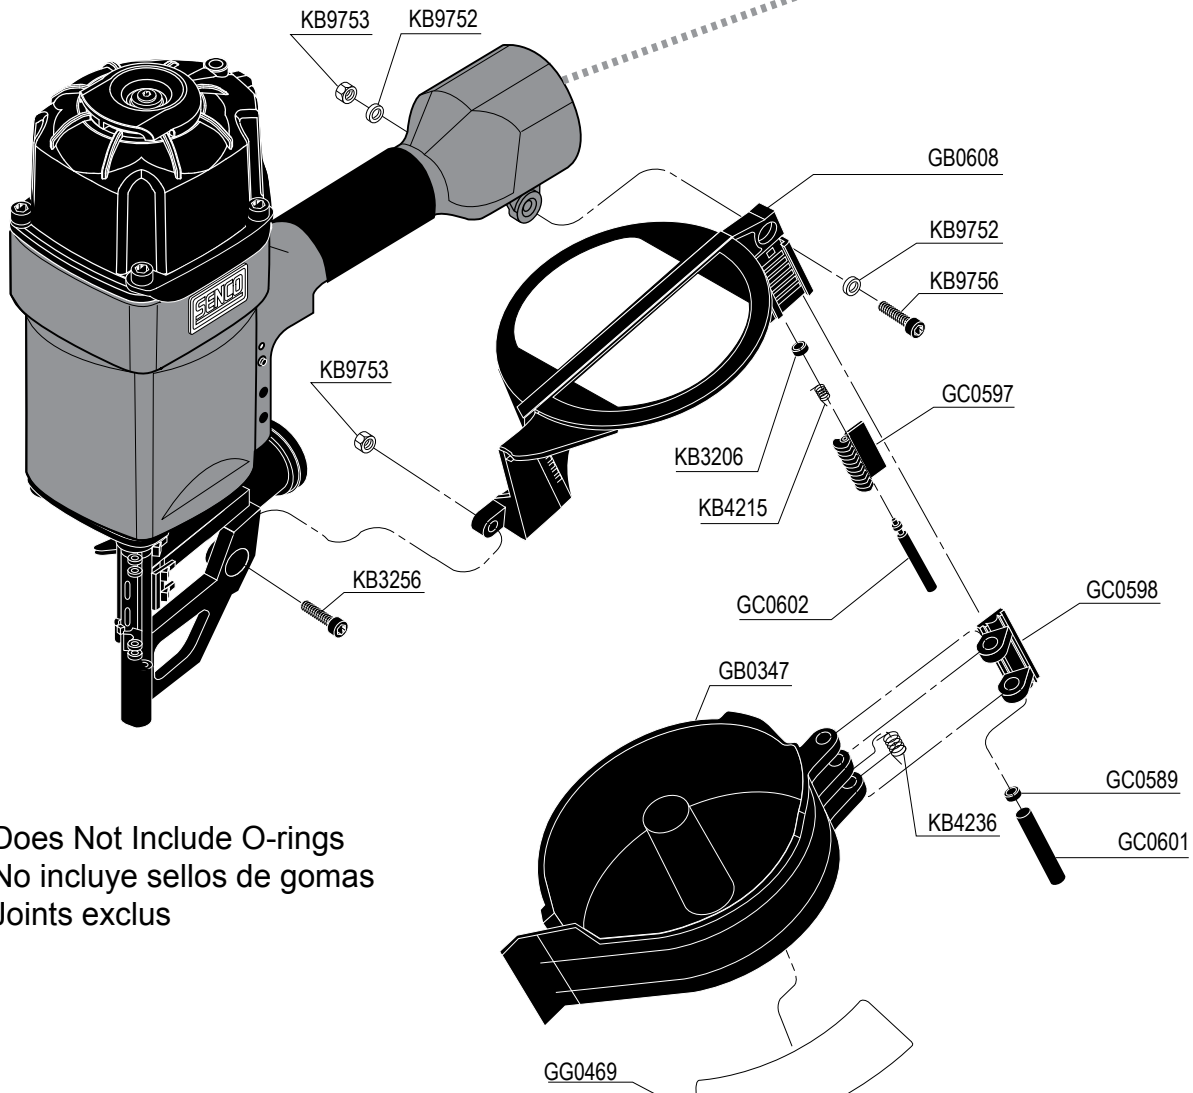

Coil Nailer

SCN63LDXP

- Does Not Include O-rings
- No incluye sellos de gomas
- Joints exclus