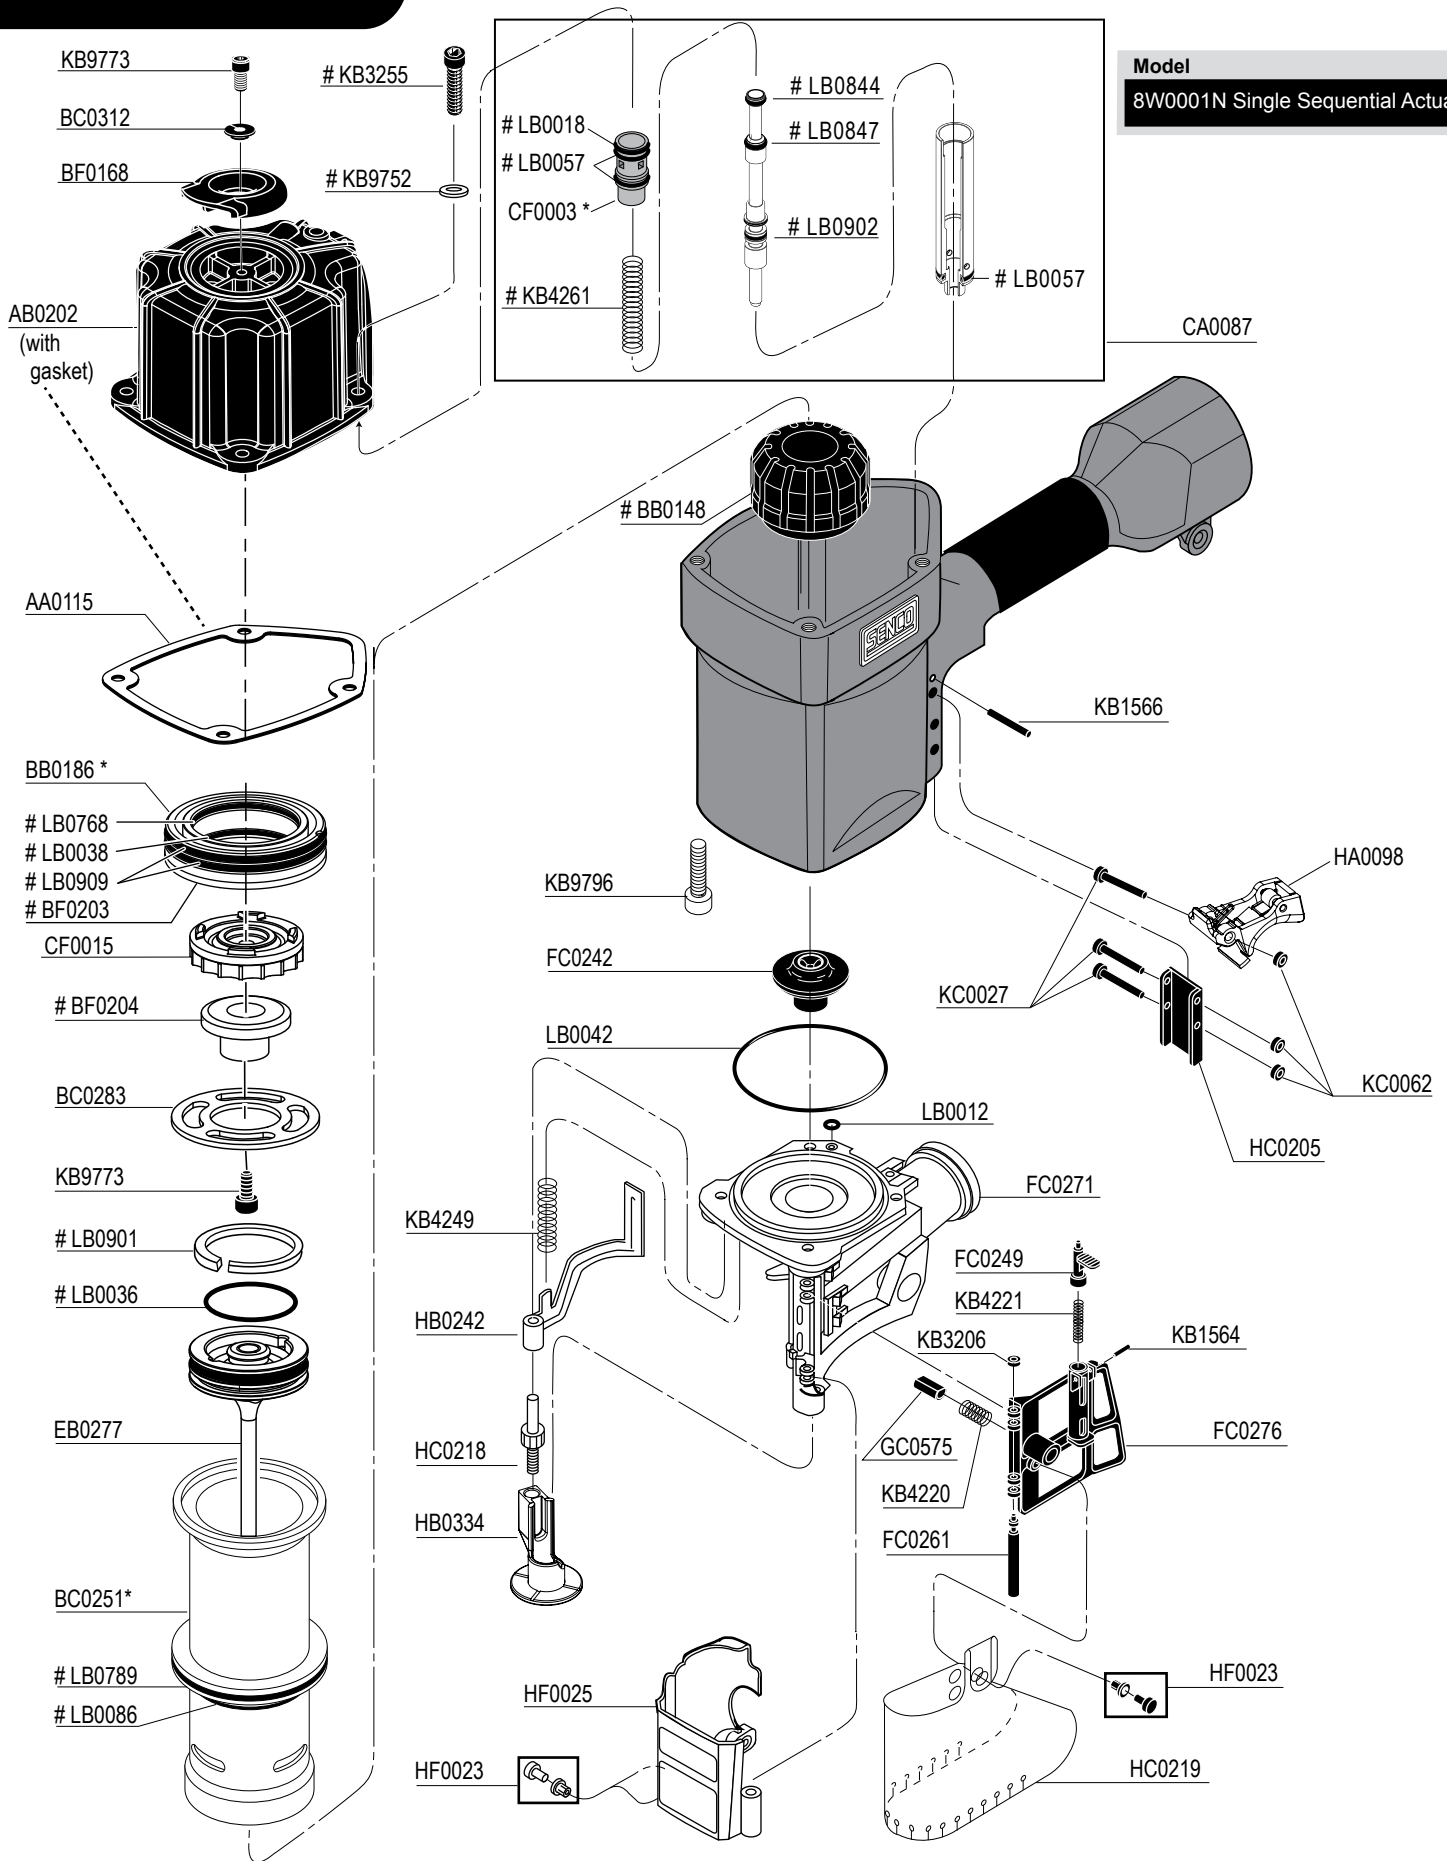

Model
8W0001N Single Sequential Actuation