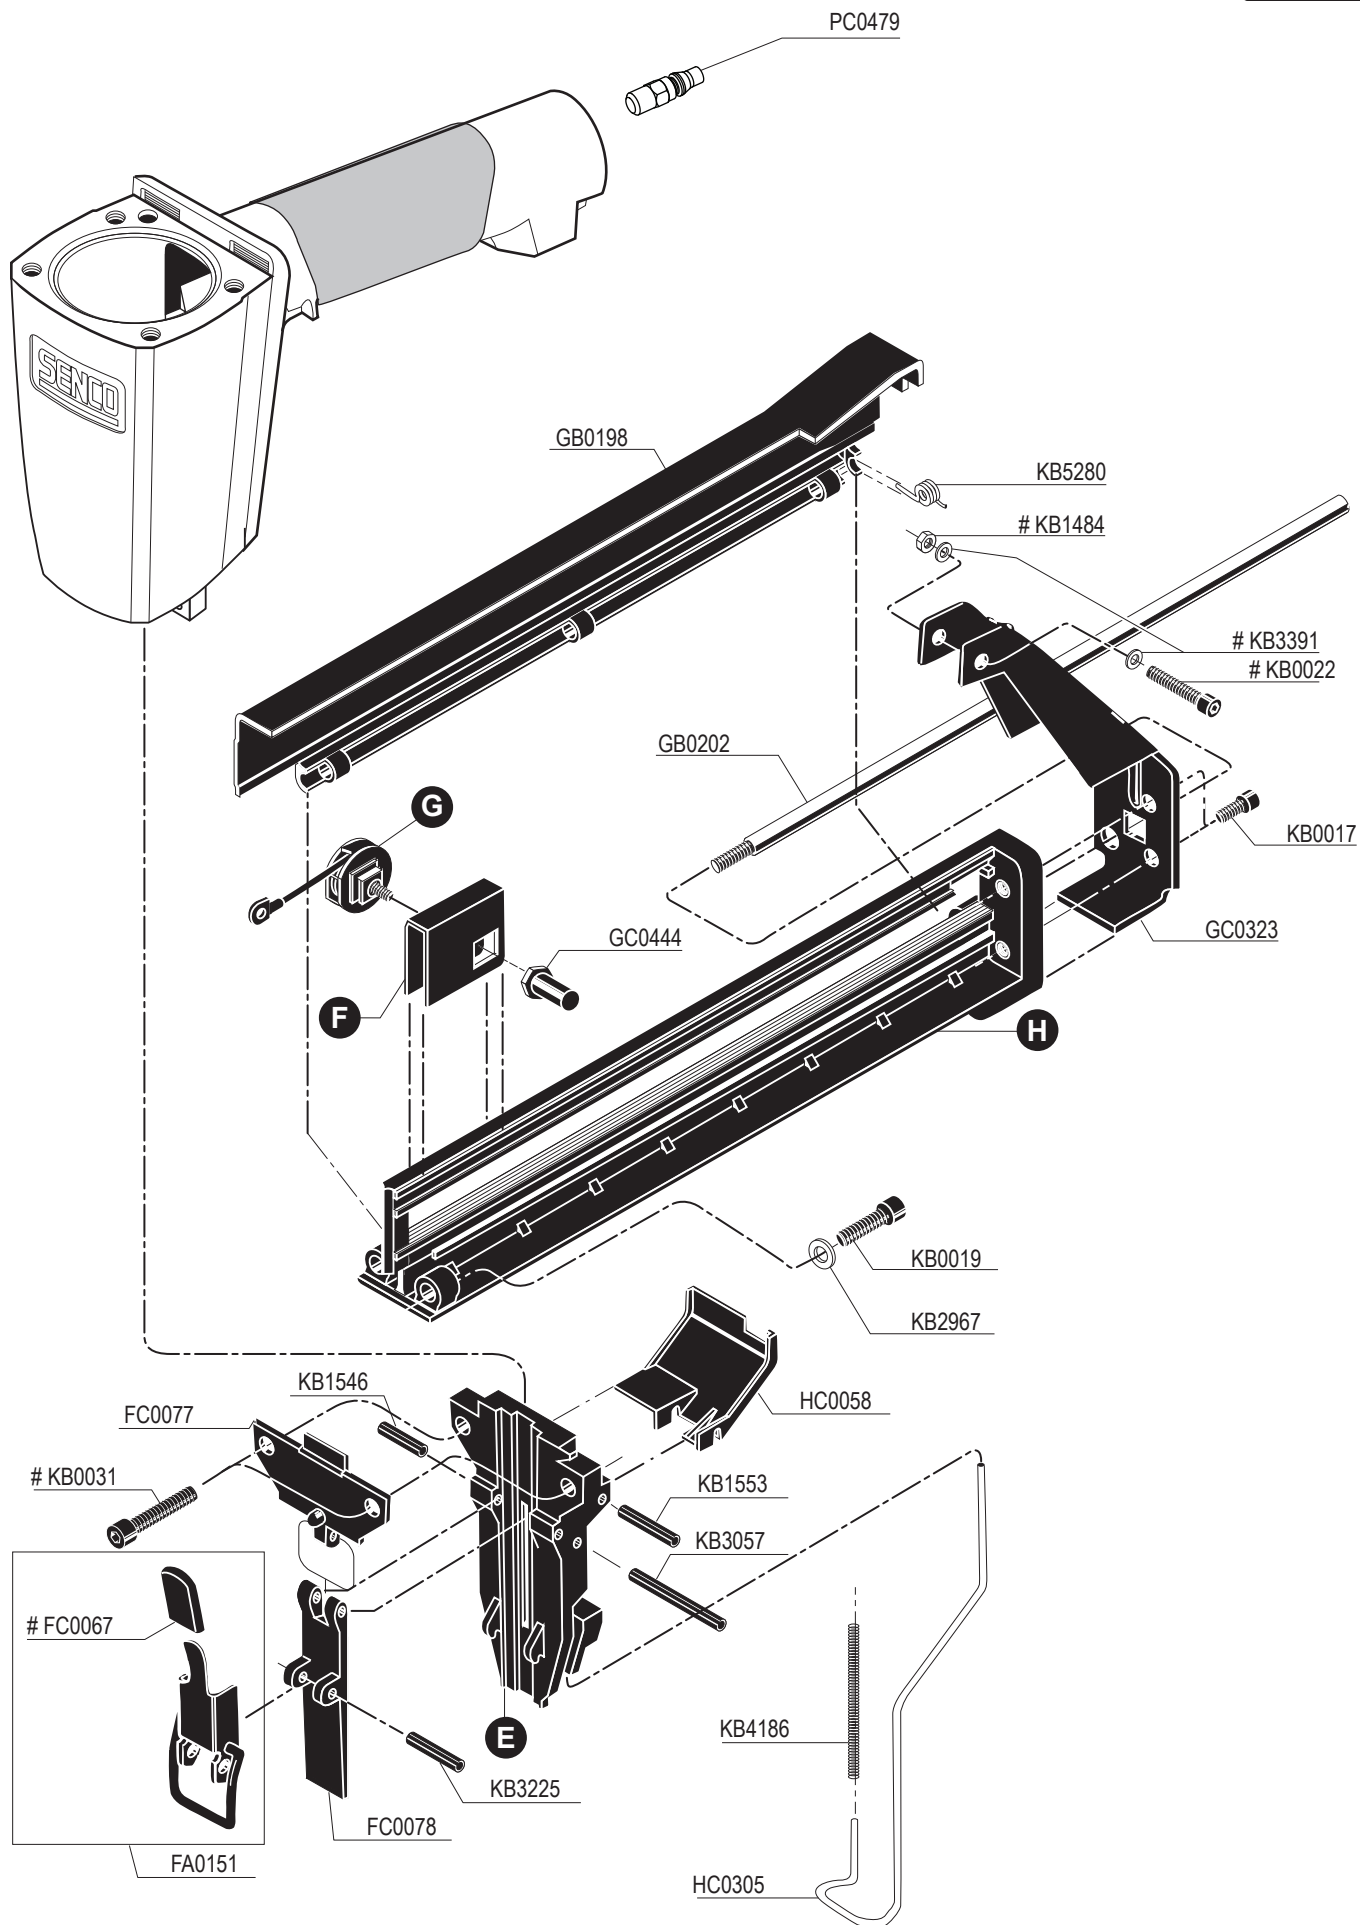

1 1/2" Medium/Heavy Wire Stapler

SKSXP