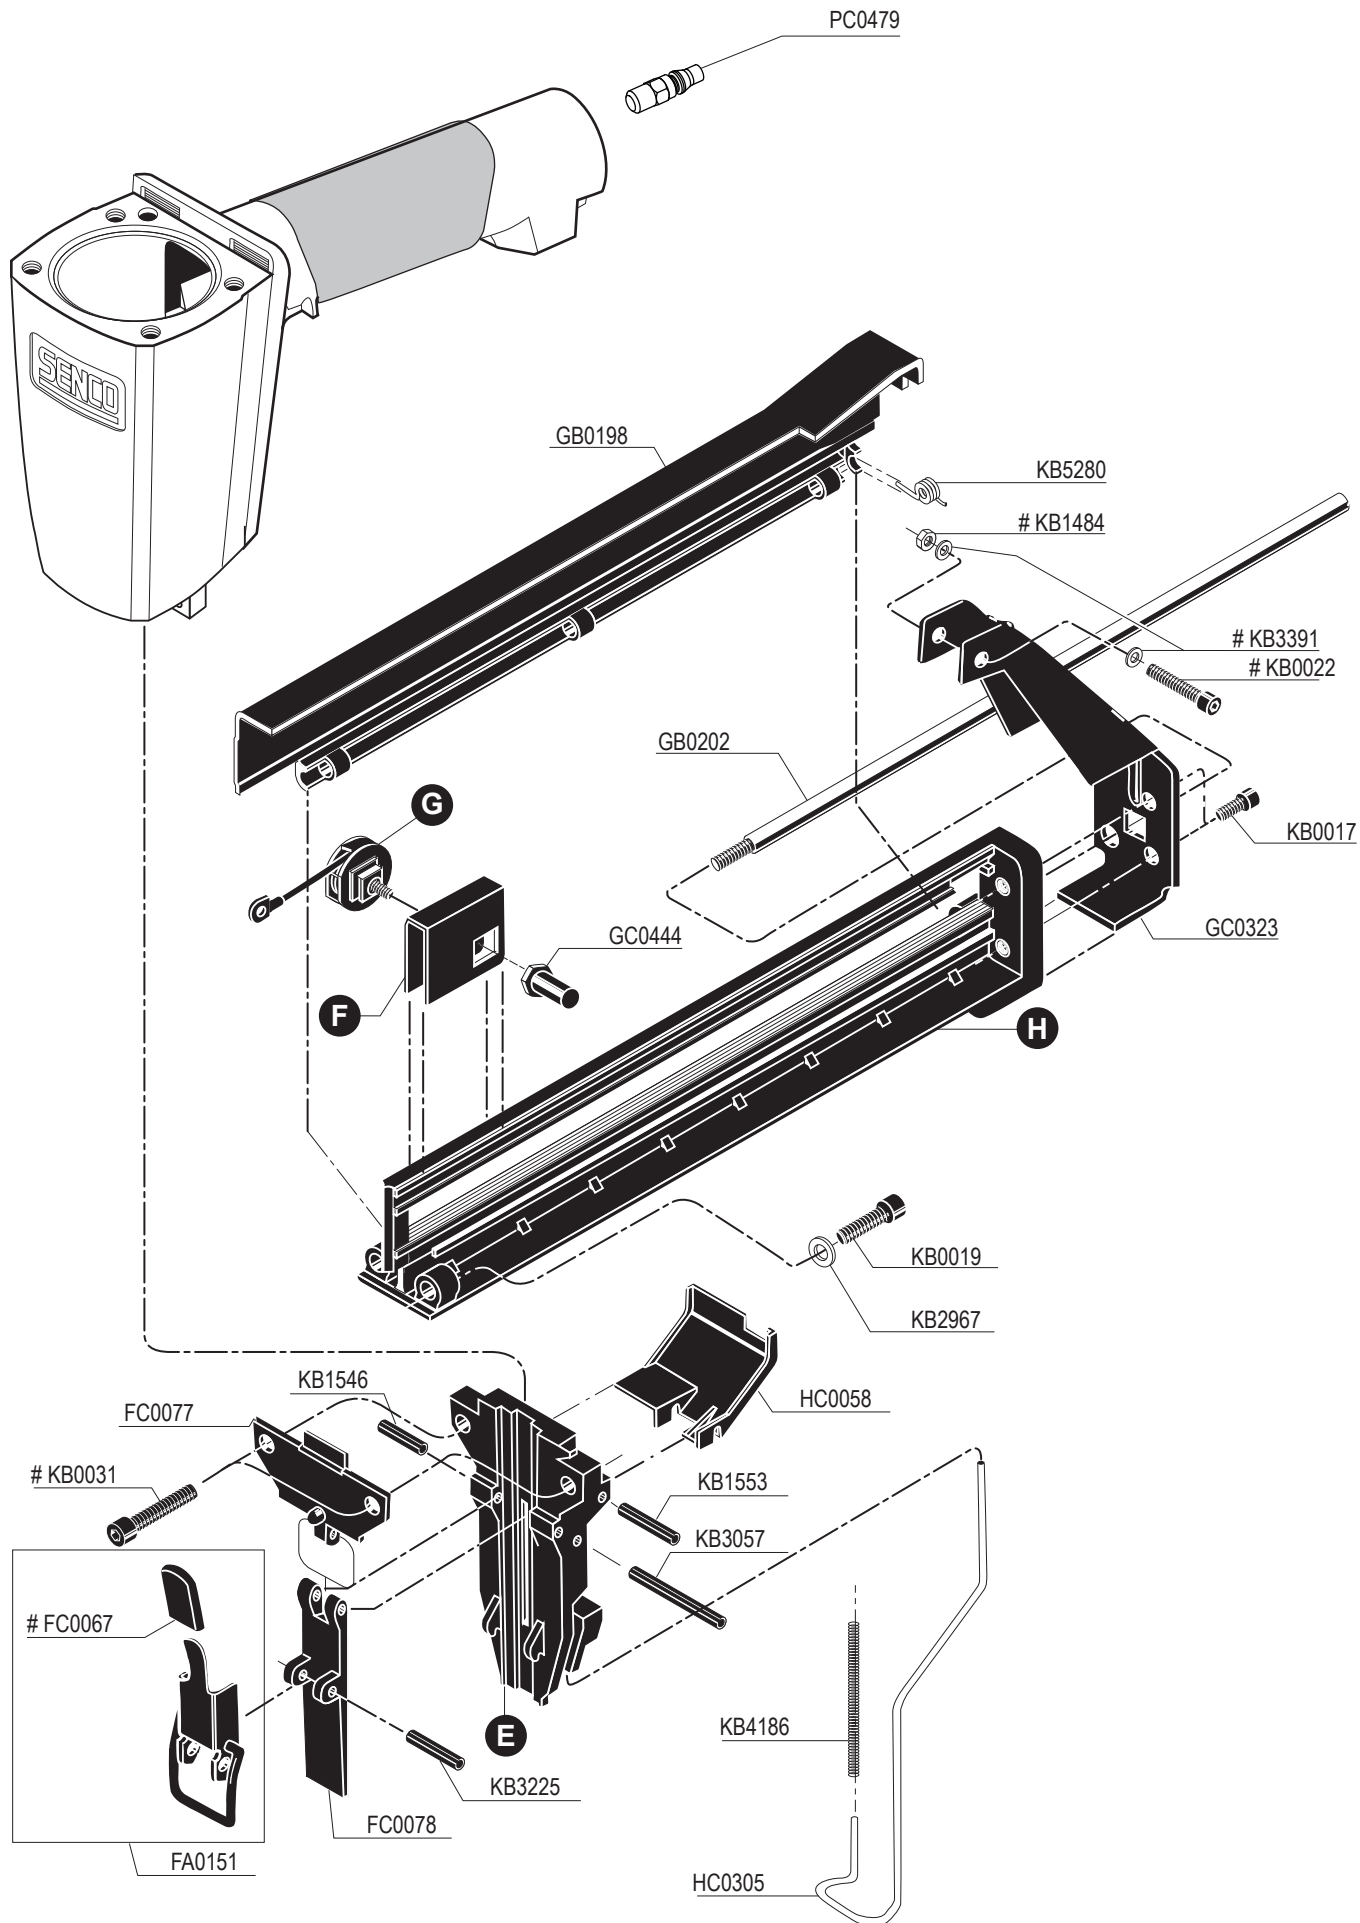

# 1 1/2" Medium/Heavy Wire Stapler

**SKSXP**