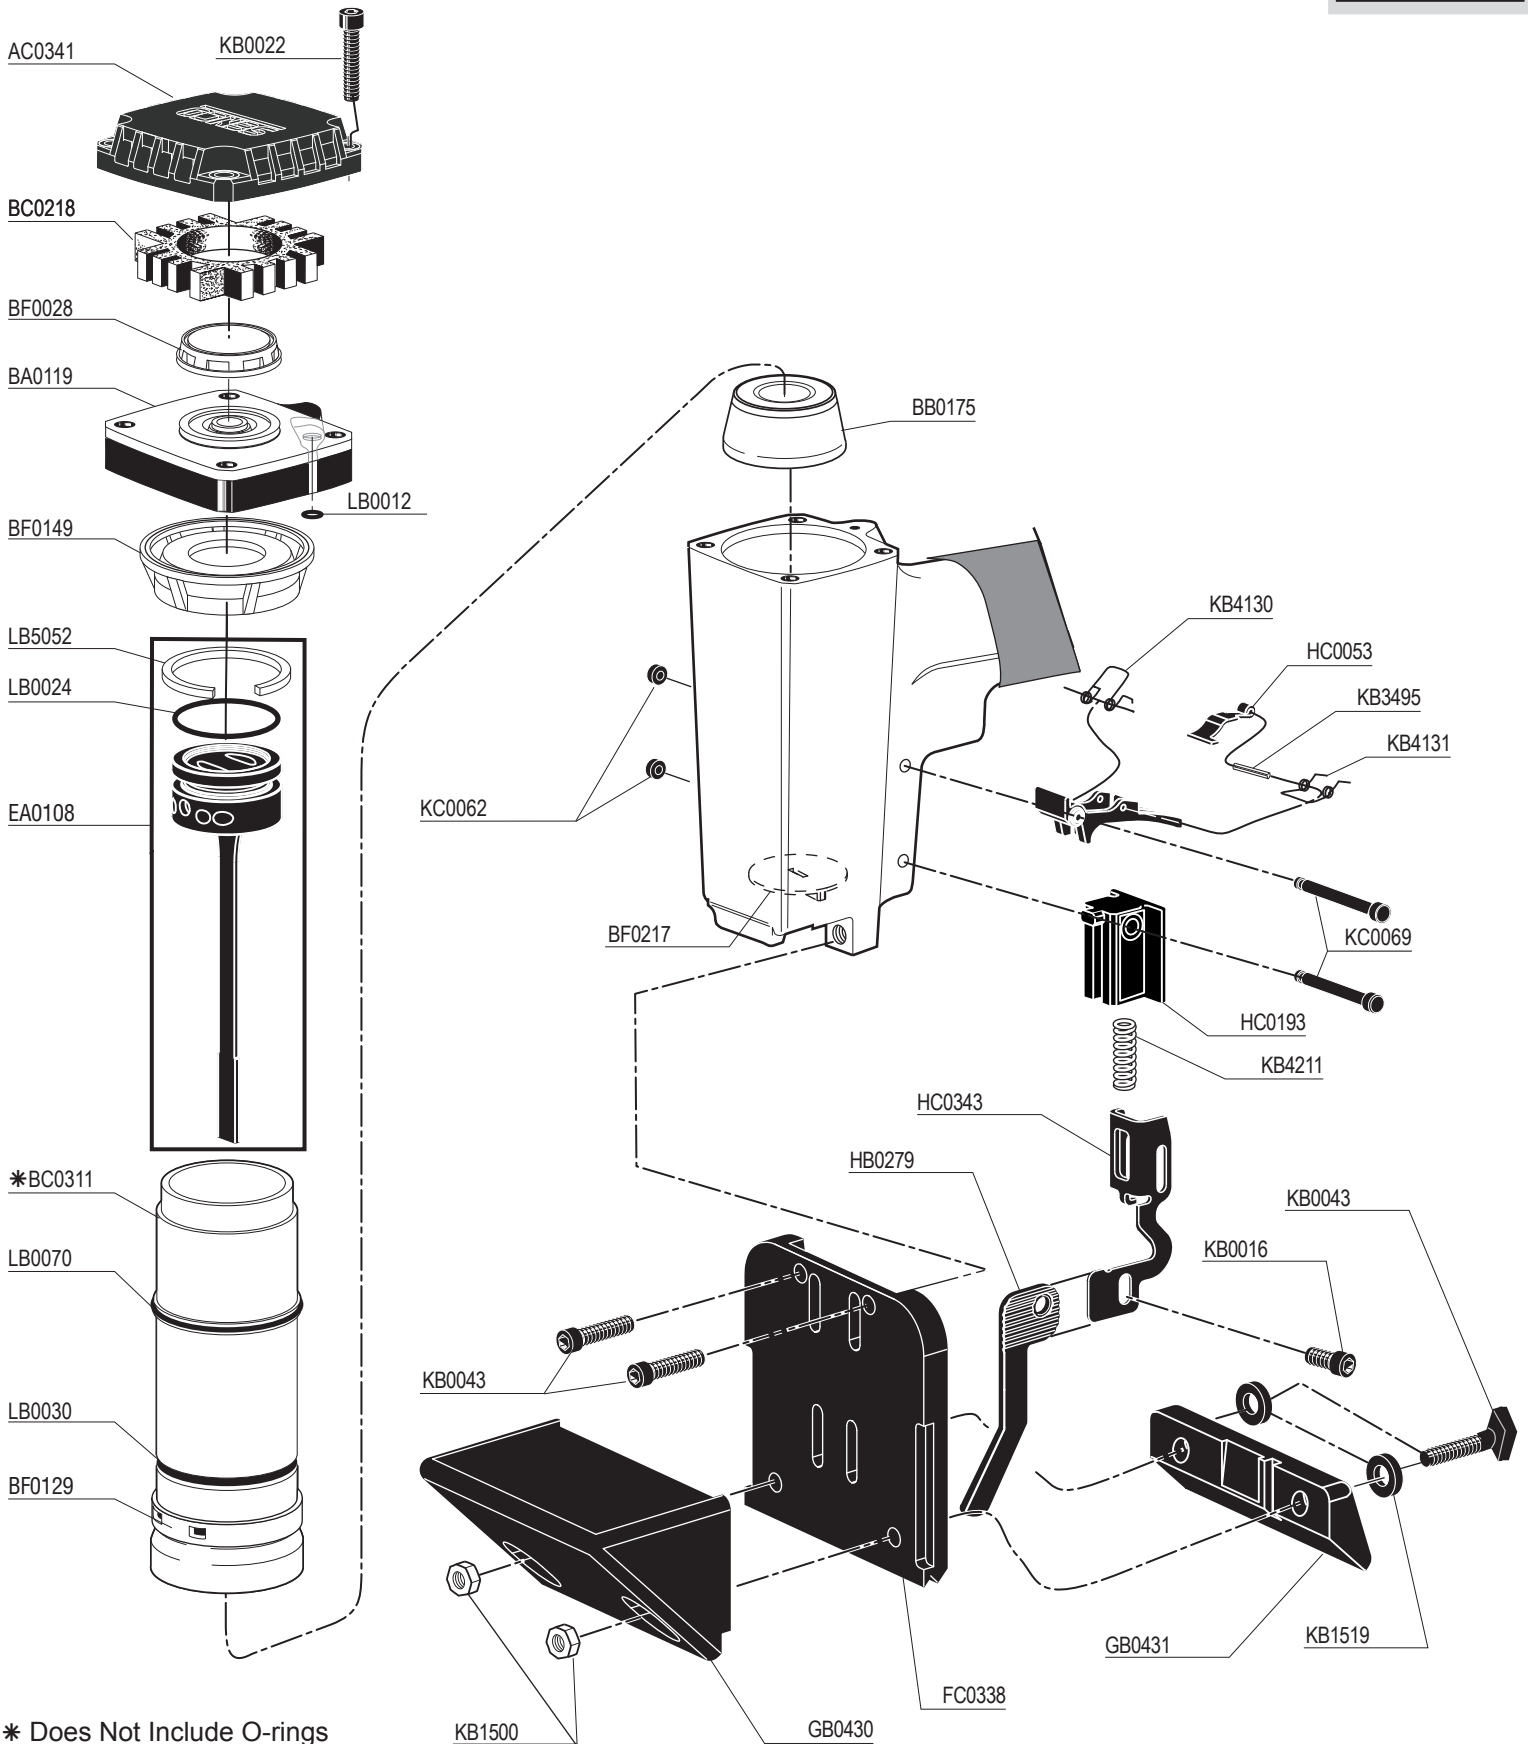

* Does Not Include O-rings
* No incluye sellos de gomas
* Joints exclus