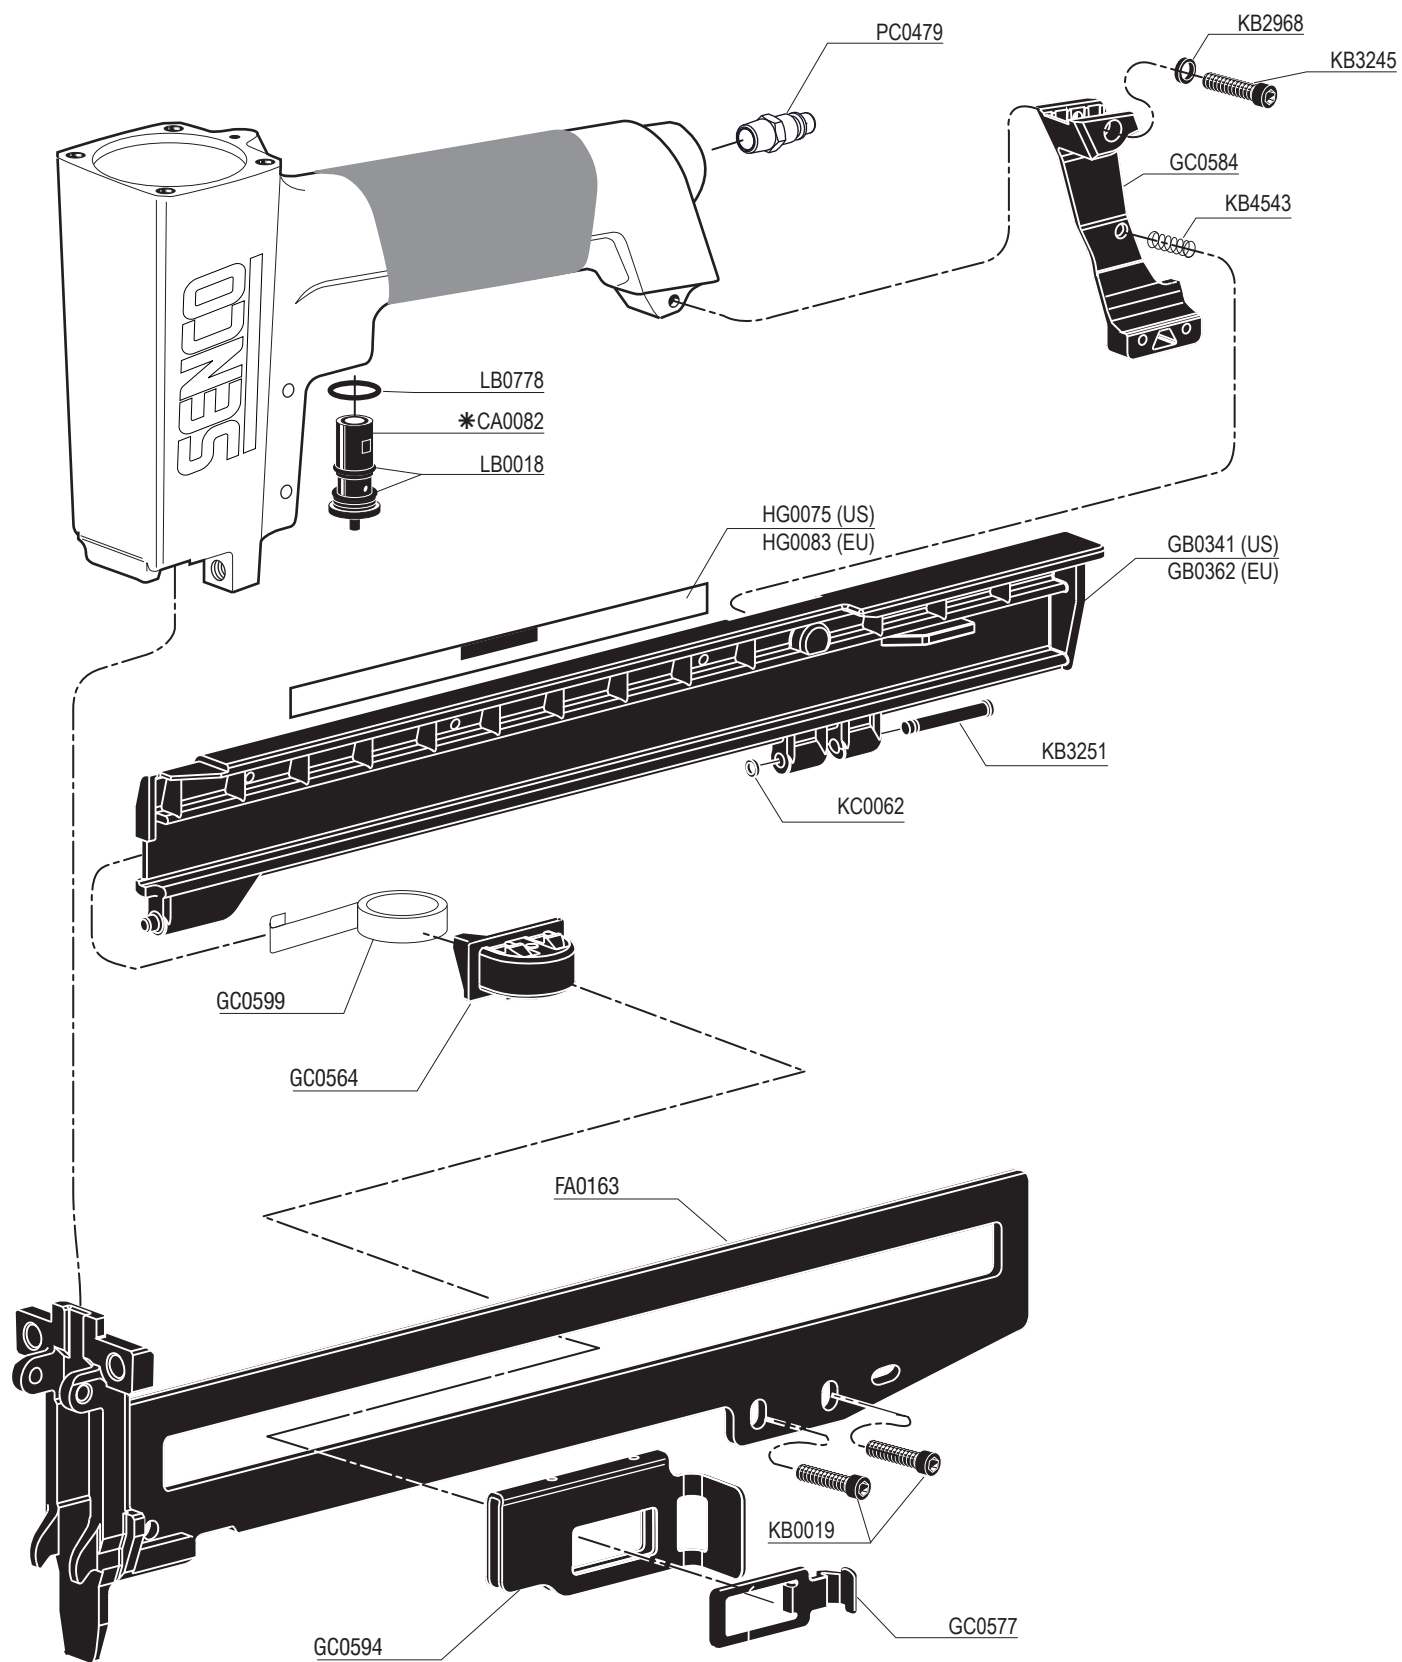

1" Hardwood & Laminate Floor Stapler

SLS20XP-HF