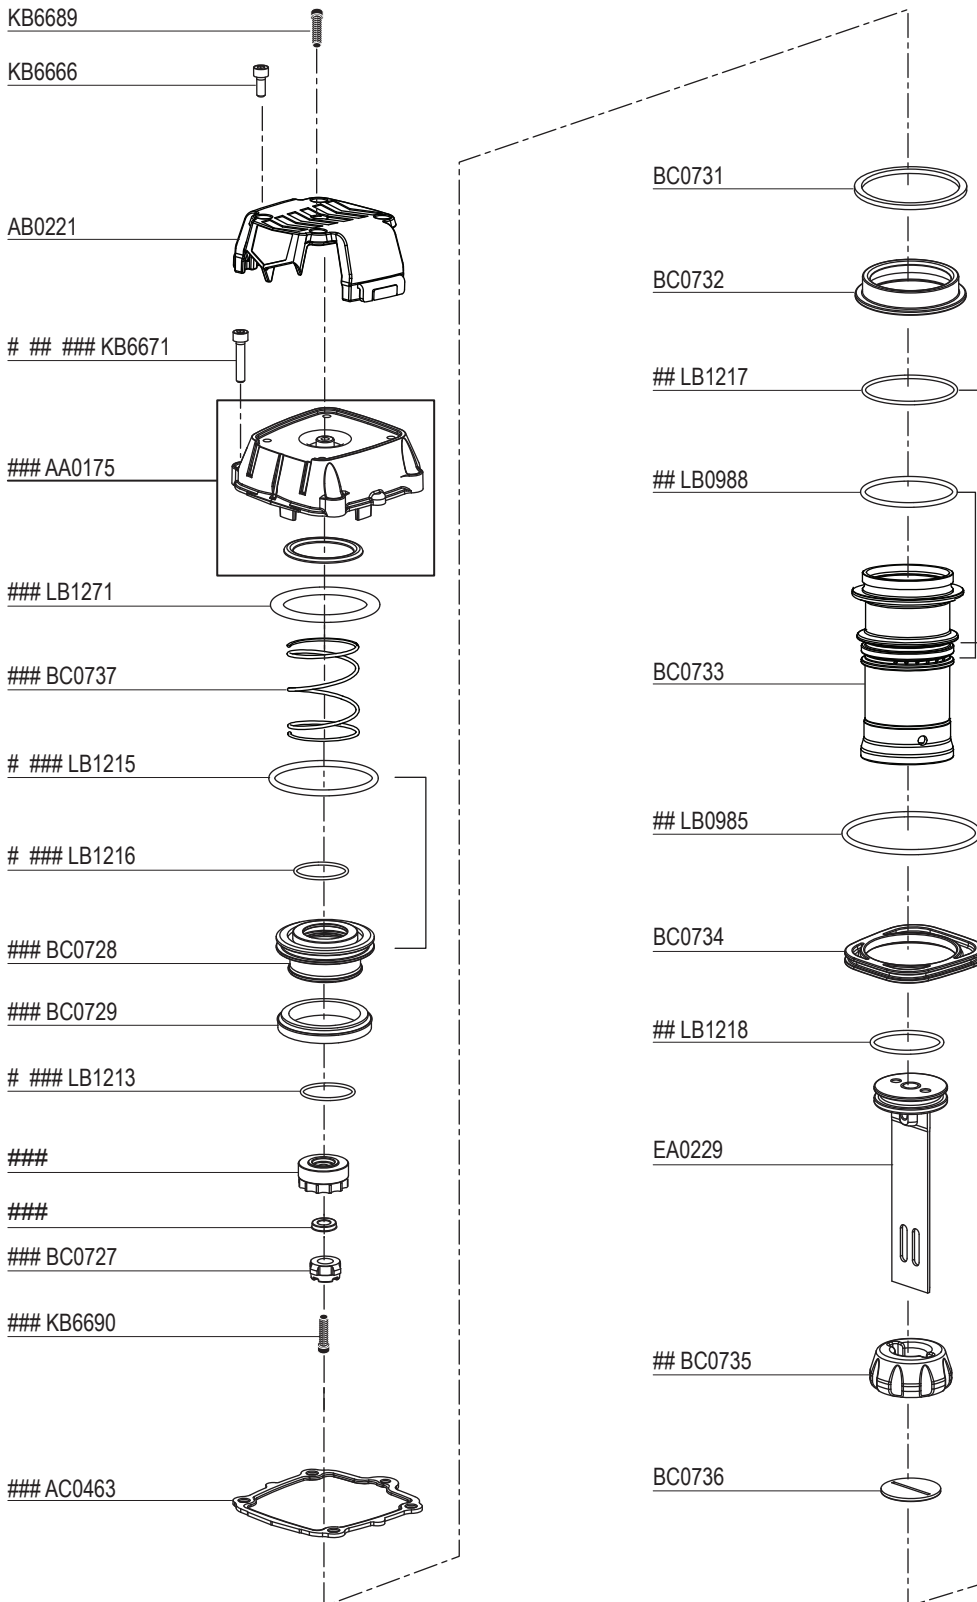

= Contents of YK0783 Kit
= Contents of YK0784 Kit
= Contents of YK0818 Kit

Tool #	Model
4X0001N	Contact-Actuation
4X2001N	Contact-Actuation

Available Triggers

HA0287
Contact-Actuation

HA0236
Single Sequential