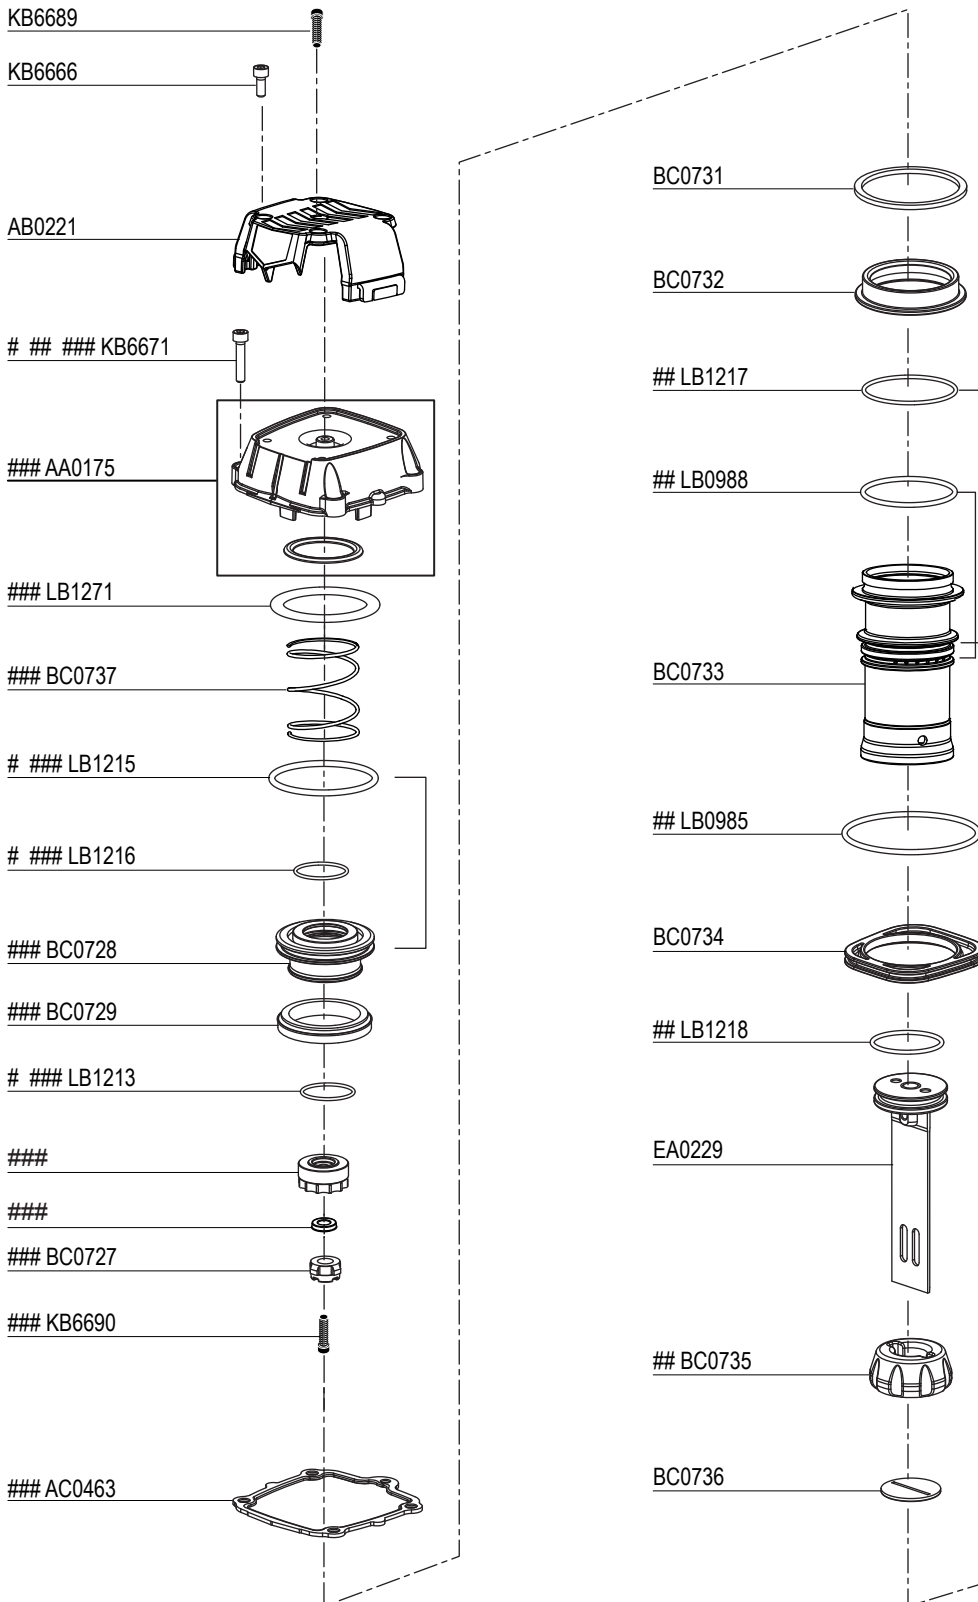

= Contents of YK0783 Kit
= Contents of YK0784 Kit
= Contents of YK0818 Kit

Tool #	Model
4X0001N	Contact-Actuation
4X2001N	Contact-Actuation

Available Triggers

HA0235
Contact-Actuation

HA0236
Single Sequential