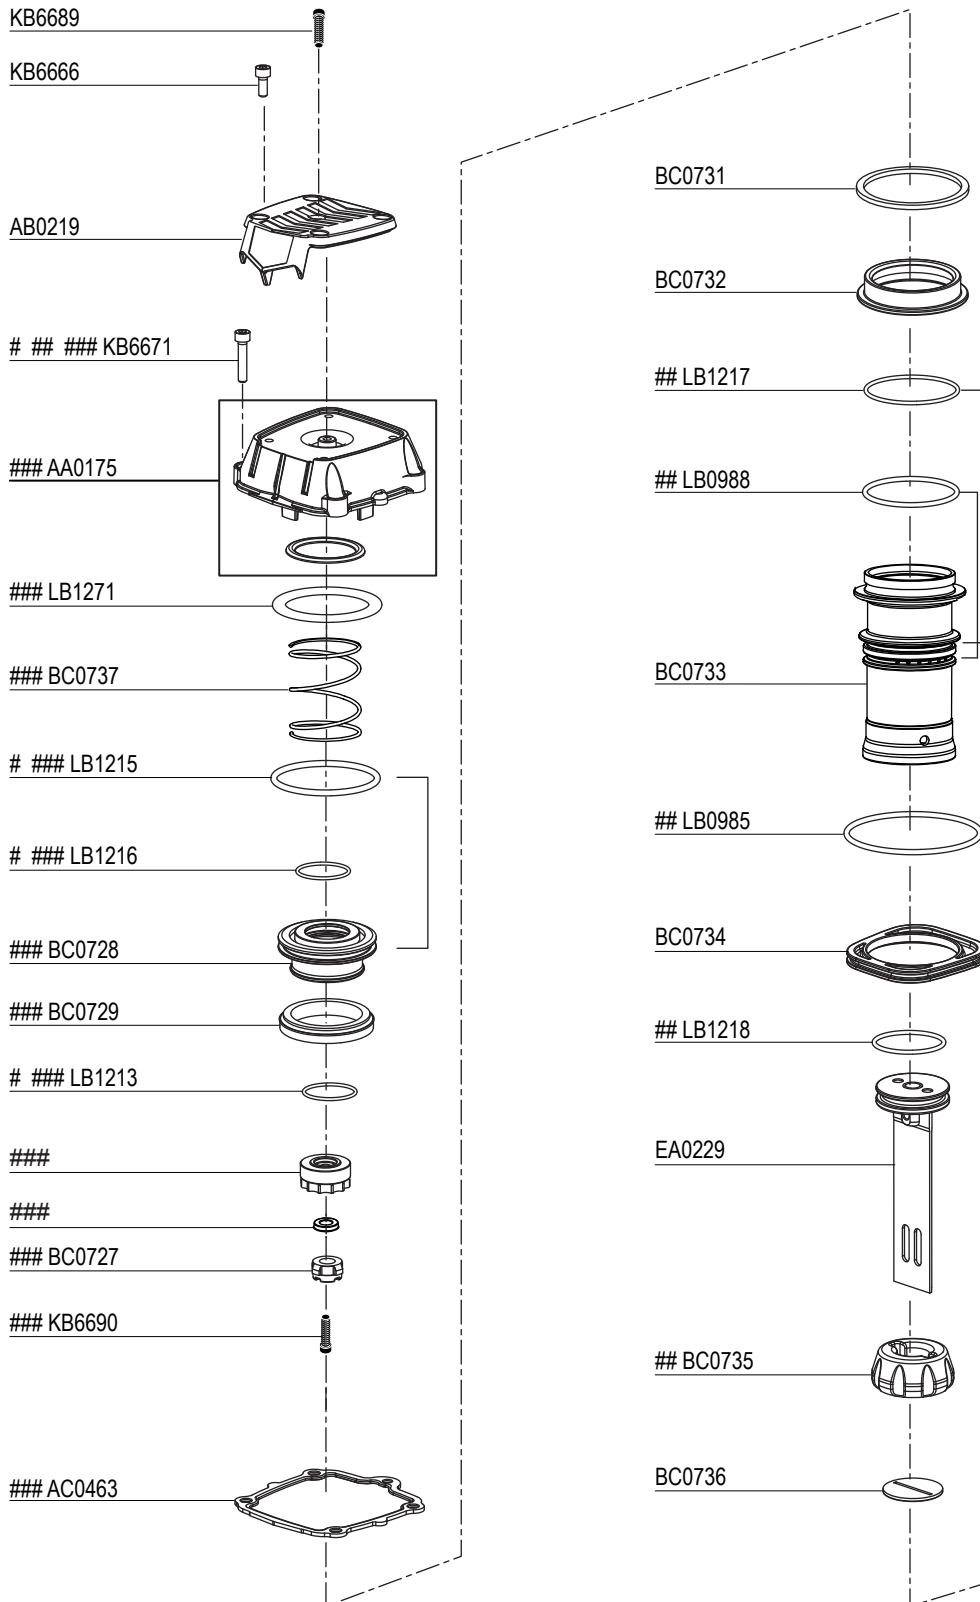

= Contents of YK0783 Kit
= Contents of YK0784 Kit
= Contents of YK0818 Kit

Tool #	Model
4W0001N	Contact-Actuation
4W2001N	Contact-Actuation

Available Triggers

HA0235
Contact-Actuation

HA0236
Single Sequential