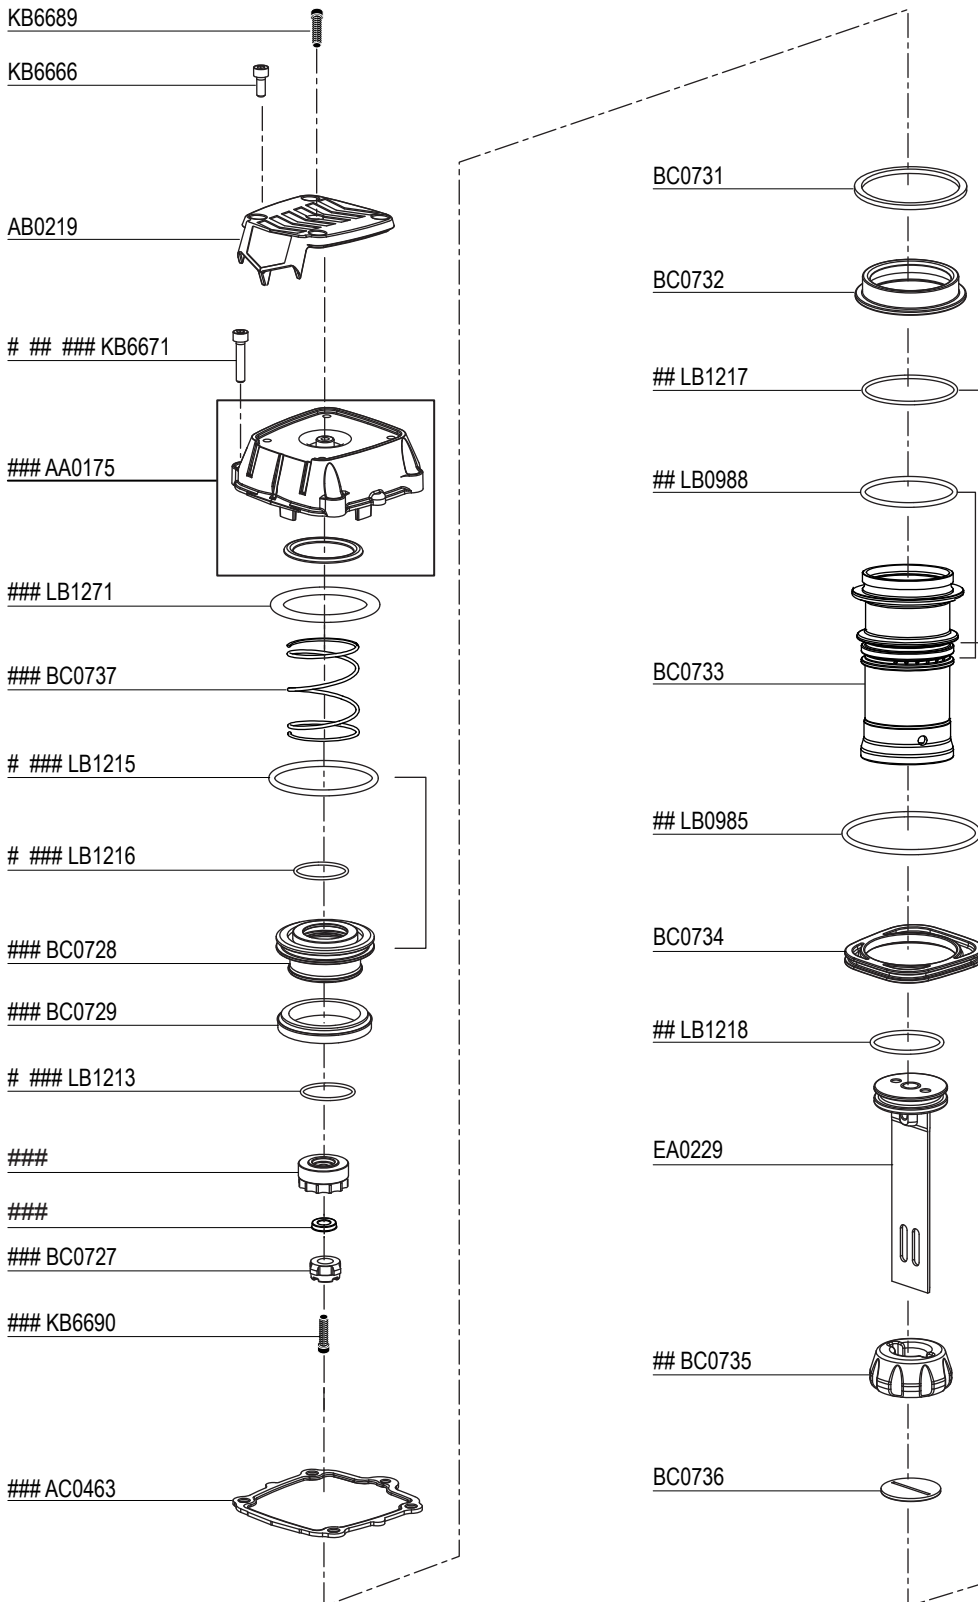

= Contents of YK0783 Kit
= Contents of YK0784 Kit
= Contents of YK0818 Kit

Tool #	Model
4W0001N	Contact-Actuation
4W2001N	Contact-Actuation

Available Triggers

HA0235
Contact-Actuation

HA0236
Single Sequential