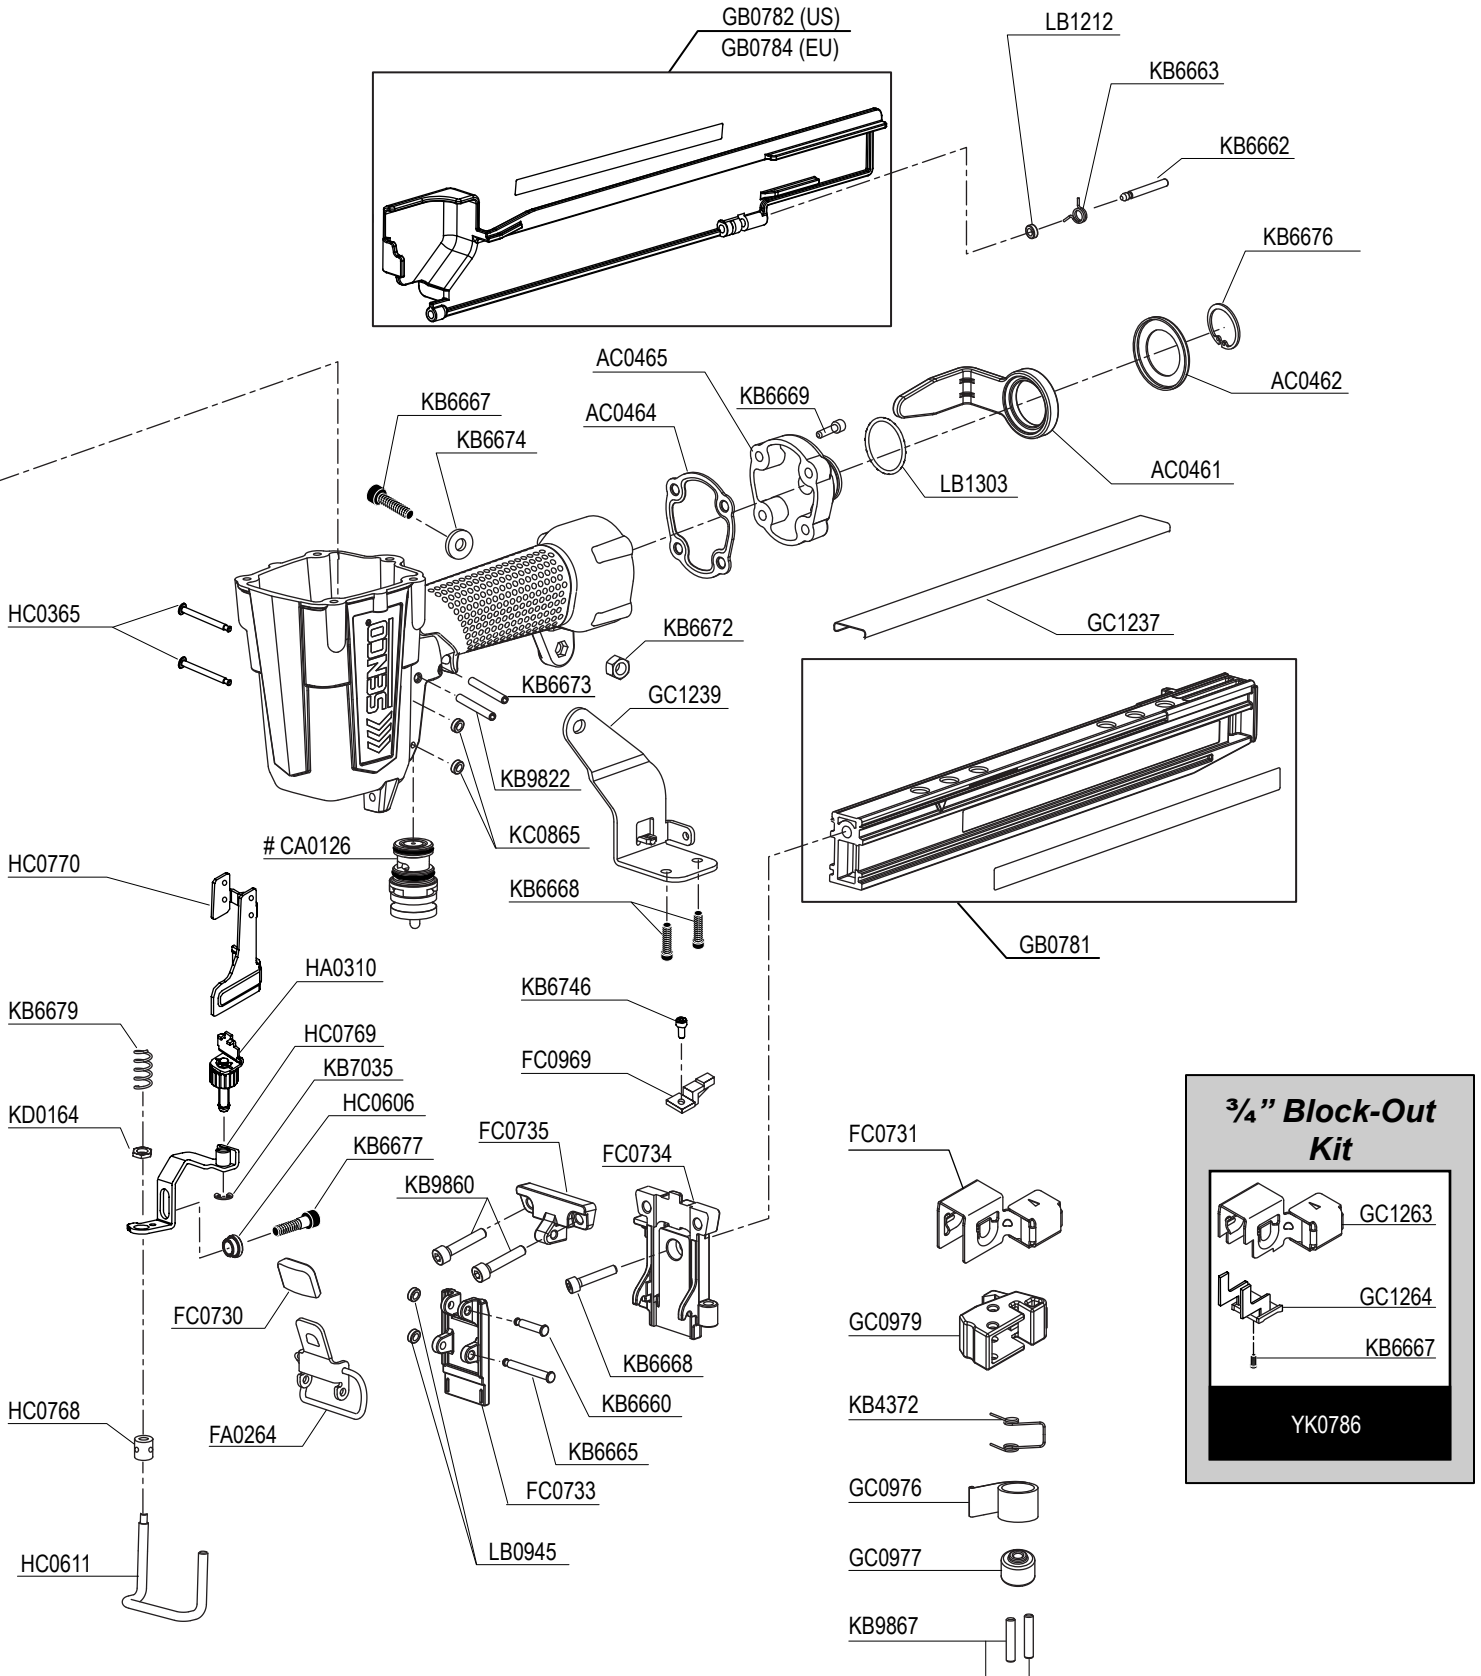

Wide Crown Stapler

WC150XP