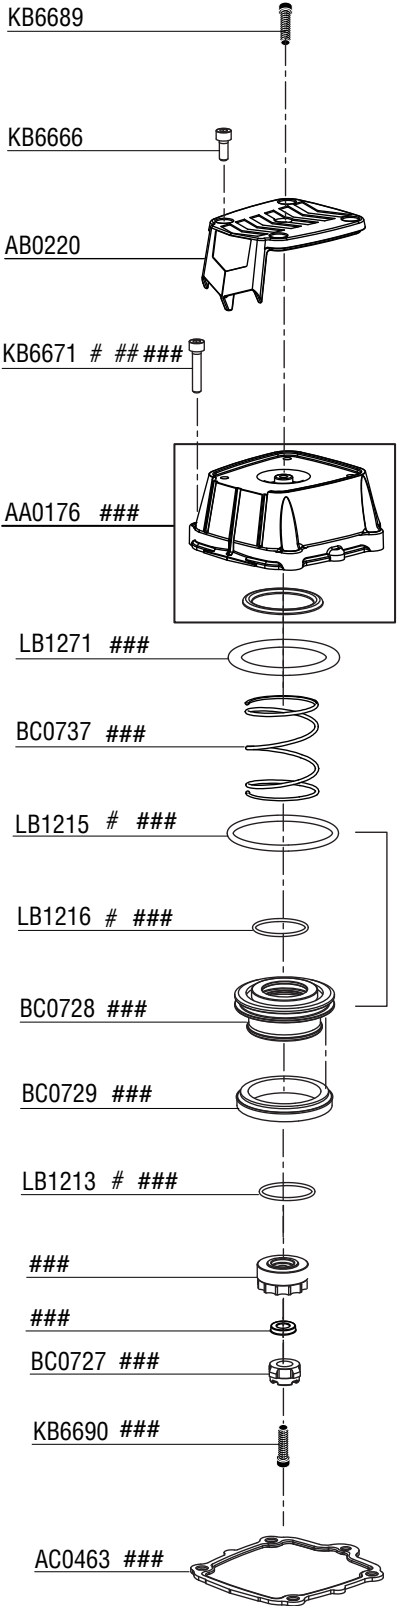

## Wide Crown Stapler

**Parts Reference Guide**

**Guía de referencia  
de piezas**

**Pièces Guide  
de référence**

Schematic Drawings Inside  
Plano esquemático en el interior  
Schéma intérieur

### Repair Kits

YK0783

YK0784

YK0819

Tool #	Model
4Y0001N	Contact-Actuation
4Y2001N	Contact-Actuation

**Available Triggers**

HA0235 Contact-Actuation	HA0236 Single Sequential

## WC200XP

**Available Plugs**  
(Not Included with Tool)

	PC0480
	Ind. Interchange 3/8" NPT
	PC0485 ✓
	Ind. Interchange 3/8" NPT
	PC0469
	Tru-Flate 3/8" NPT
	PC0475 ✓
	Tru-Flate 3/8" NPT

✓ **Recommended Plugs**  
Plugs shown smaller than actual size