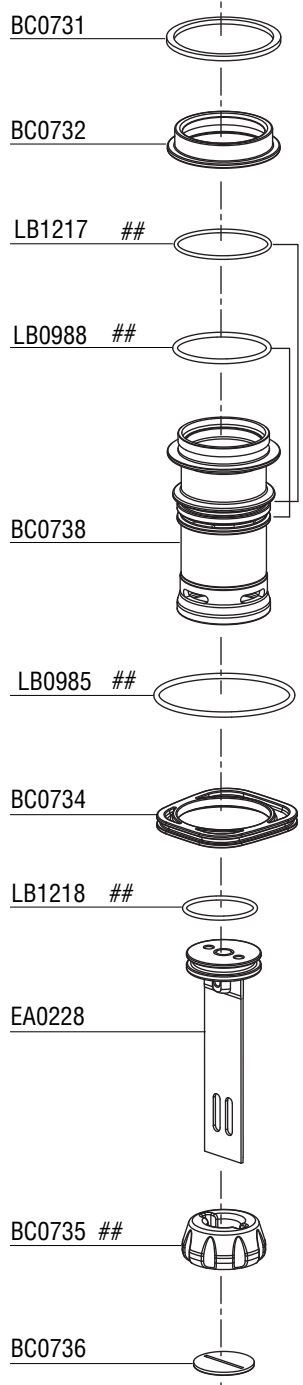

## Wide Crown Stapler

**Parts Reference Guide**

**Guía de referencia  
de piezas**

**Pièces Guide  
de référence**

Schematic Drawings Inside  
Plano esquemático en el interior  
Schéma intérieur

### Repair Kits

YK0783

YK0784

YK0819

Tool #	Model
4Y0001N	Contact-Actuation
4Y2001N	Contact-Actuation

**Available Triggers**

HA0235 Contact-Actuation	HA0236 Single Sequential

## WC200XP

**Available Plugs**  
(Not Included with Tool)

	PC0480
	Ind. Interchange 3/8" NPT
	PC0485 ✓
	Ind. Interchange 3/8" NPT
	PC0469
	Tru-Flate 3/8" NPT
	PC0475 ✓
	Tru-Flate 3/8" NPT

✓ **Recommended Plugs**  
Plugs shown smaller than actual size