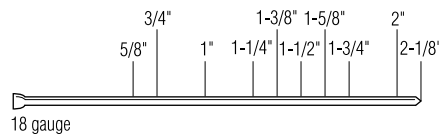

Fastener Specifications:

* "Restrictive Trigger" activated tools are used for applications where precision nail or staple placement is desired. You must first depress the safety element where you want to drive a nail or staple and then pull the trigger. After each nail or staple is driven, completely release the trigger and lift the tool off the work surface.

"Dual Action" activated tools are used for applications where high-production work is desired. There are two modes of operation.

Bottom Fire Method: This method of operation is sometimes called bounce firing. You must keep the trigger pulled while moving the tool along the work surface with a bouncing motion, depressing the safety element where you want to drive a nail or staple.

Trigger Fire Method: first depress the safety element where you want to drive a nail or staple and then pull the trigger.

For instructions on safe use of tools, please refer to the Operating Instructions or Customer Satisfaction and Safety Reminder contained in your tool carton.