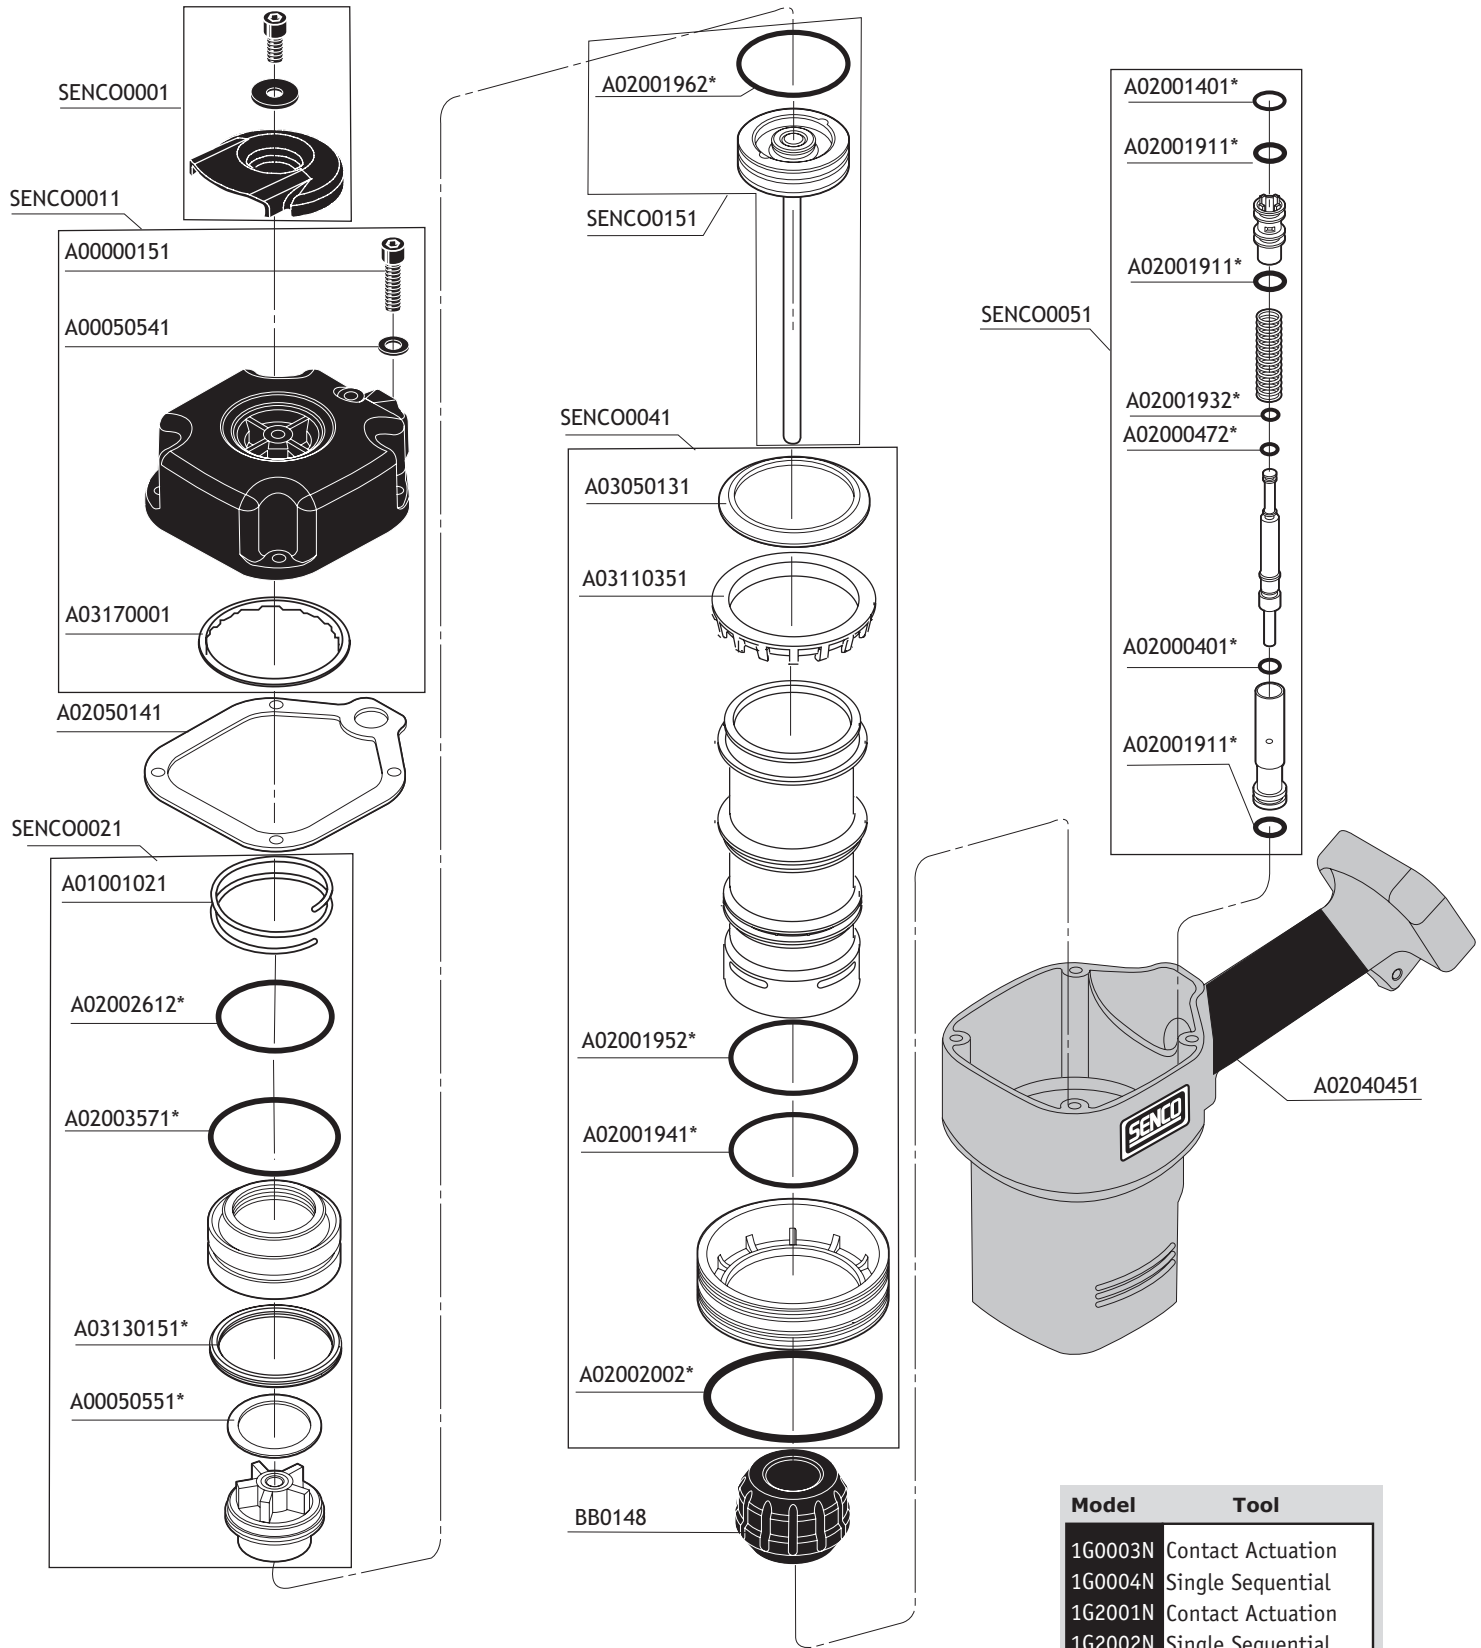

FramePro® 601

*O-Rings available- order YK0360

Model	Tool
1G0003N	Contact Actuation
1G0004N	Single Sequential
1G2001N	Contact Actuation
1G2002N	Single Sequential