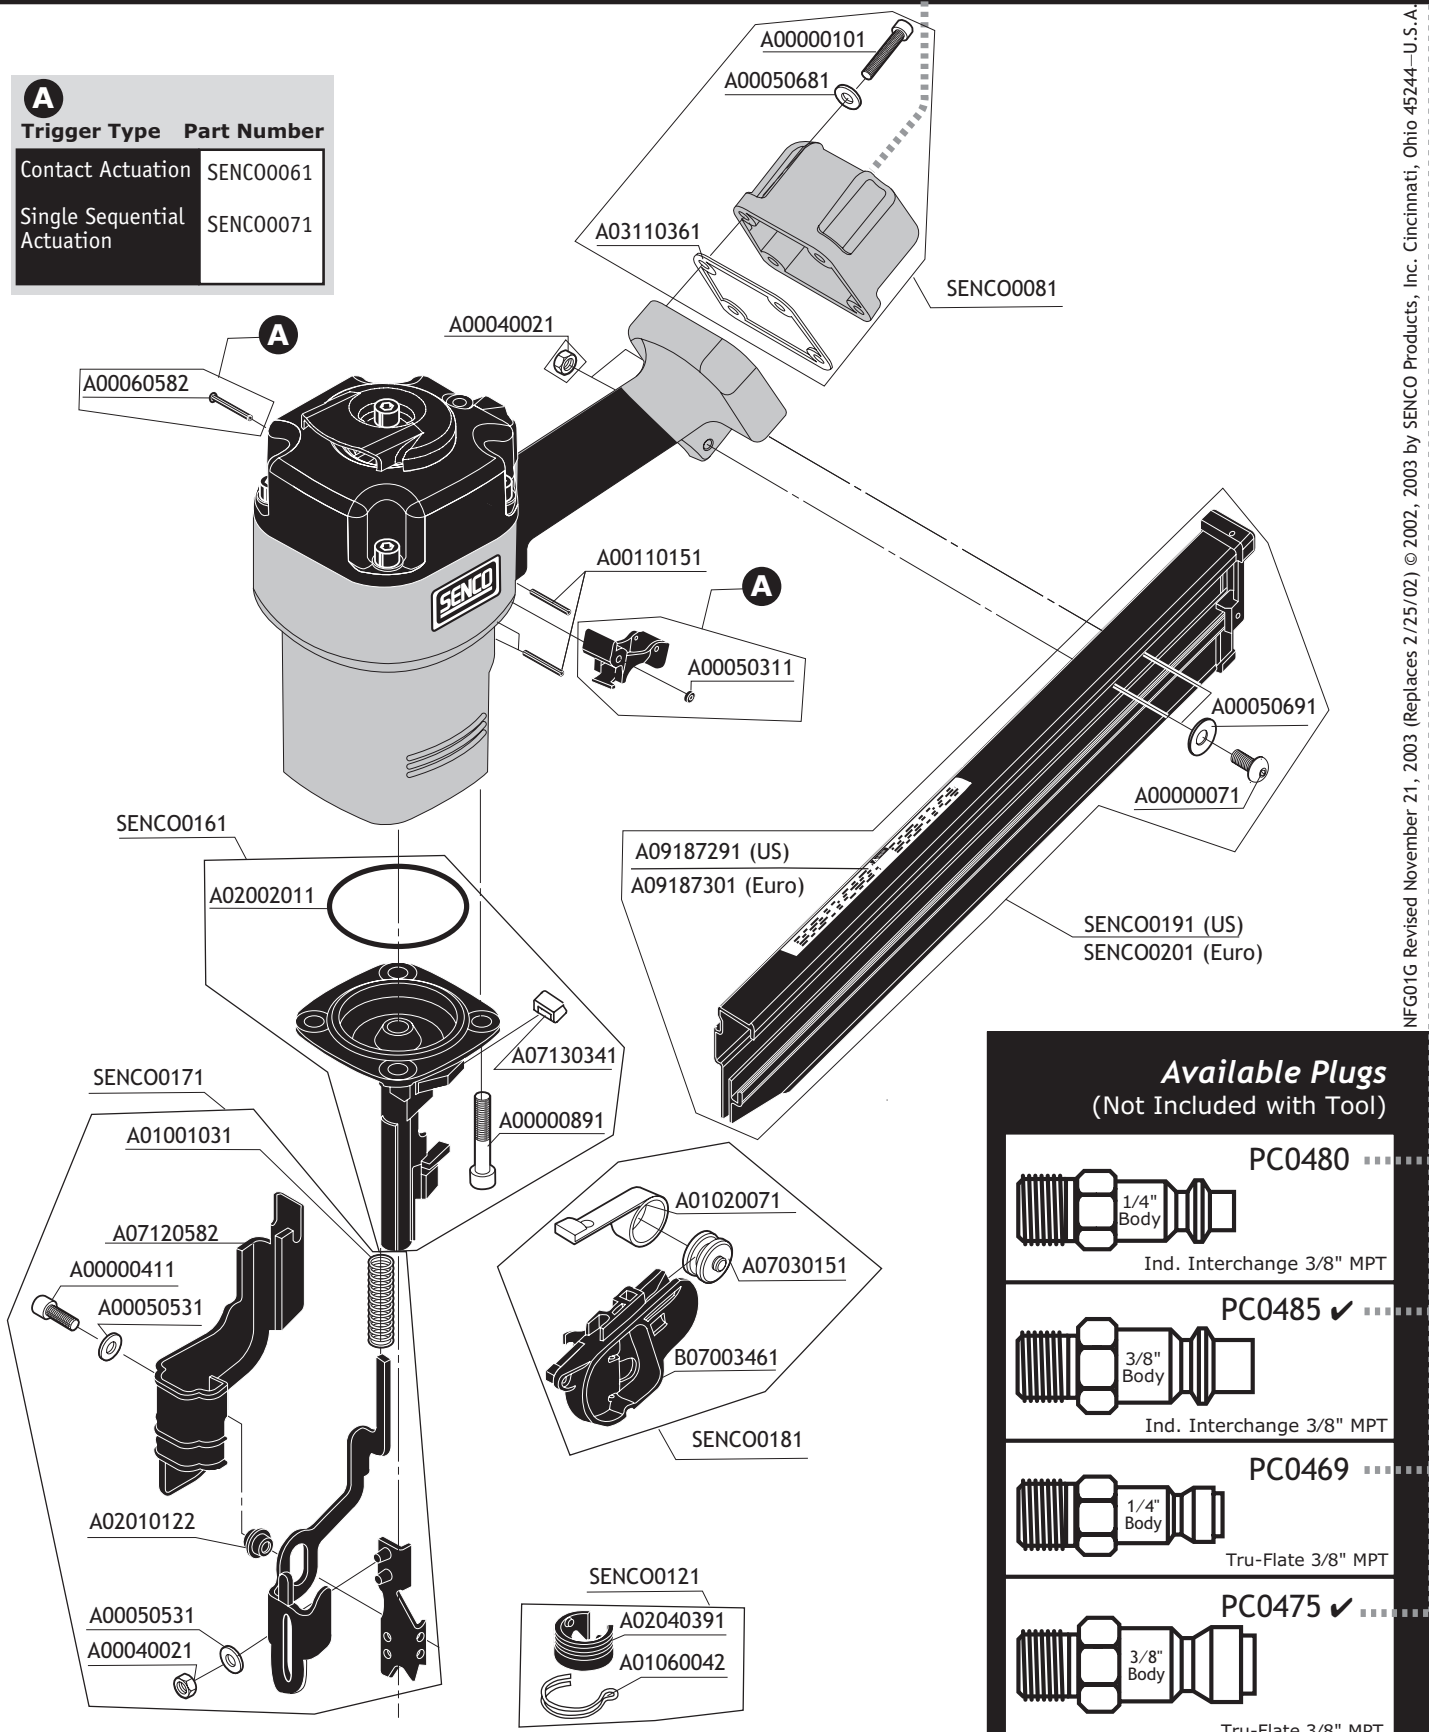

# FramePro® 601

\*O-Rings available- order YK0360

Model	Tool
1G0003N	Contact Actuation
1G0004N	Single Sequential
1G2001N	Contact Actuation
1G2002N	Single Sequential

## Available Plugs (Not Included with Tool)

- PC0480** ...

1/4" Body

Ind. Interchange 3/8" MPT
- PC0485** ✓ ...

3/8" Body

Ind. Interchange 3/8" MPT
- PC0469** ...

1/4" Body

Tru-Flate 3/8" MPT
- PC0475** ✓ ...