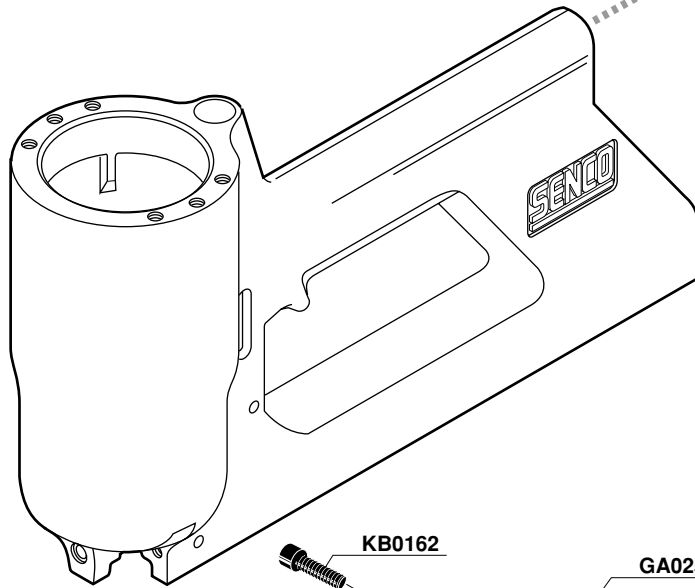

Repair Kit

**YK0370**

\* Schematic Drawings inside

Model	A
220001N Miter	EB0195
Butt Joint	EB0194
Toe Nail	EC0113

- \* Does Not Include O-rings
- \* No incluye sellos de gomas
- \* Ohne Dichtringe
- \* Joints exclus

A	6.3 lbs.	2.85 kg
B	9 13/16 in.	249 mm
C	12 11/16 in.	322 mm
D	3.79 scfm (60 cycles per minute)	107.3 liter
E	7/16 in.	11.1 mm
F	80-110 P.S.I.G.	5.5-7.5 bar
T	120	120

	H	J	L
Y05	7/16" 11 mm	.020 in. (25ga) .51mm	5/16" 8 mm
Y07	7/16" 11 mm	.020 in. (25ga) .51mm	7/16" 11 mm
Y09	7/16" 11 mm	.020 in. (25ga) .51mm	9/16" 14 mm