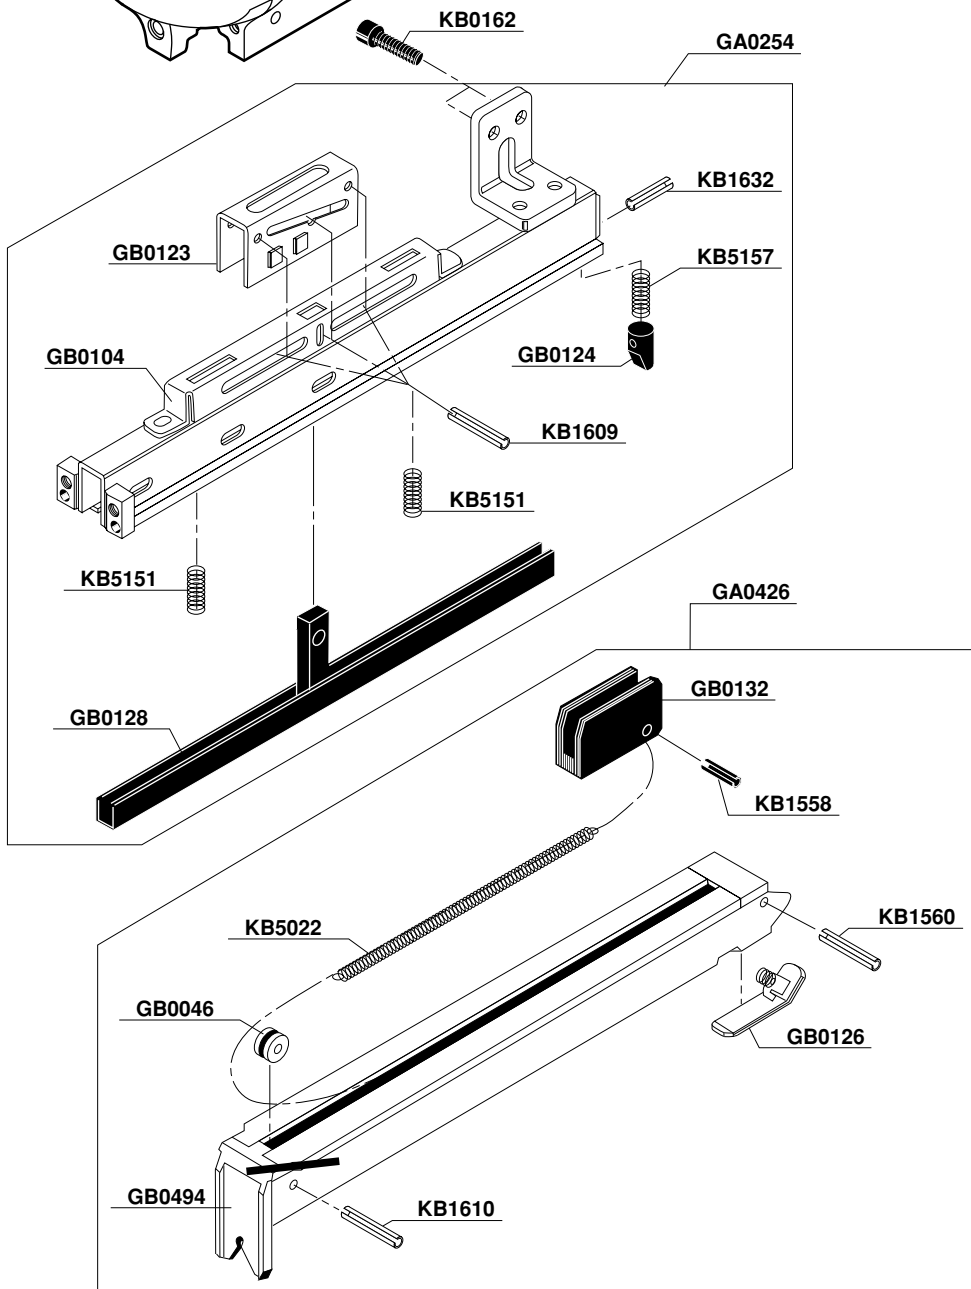

Repair Kit

**YK0370**

\* Schematic Drawings inside

Model	A
220001N Miter	EB0195
Butt Joint	EB0194
Toe Nail	EC0113

- \* Does Not Include O-rings
- \* No incluye sellos de gomas
- \* Ohne Dichtringe
- \* Joints exclus

A	6.3 lbs.	2.85 kg
B	9 13/16 in.	249 mm
C	12 11/16 in.	322 mm
D	3.79 scfm (60 cycles per minute)	107.3 liter
E	7/16 in.	11.1 mm
F	80-110 P.S.I.G.	5.5-7.5 bar
T	120	120

	H	J	L
Y05	7/16" 11 mm	.020 in. (25ga) .51mm	5/16" 8 mm
Y07	7/16" 11 mm	.020 in. (25ga) .51mm	7/16" 11 mm
Y09	7/16" 11 mm	.020 in. (25ga) .51mm	9/16" 14 mm