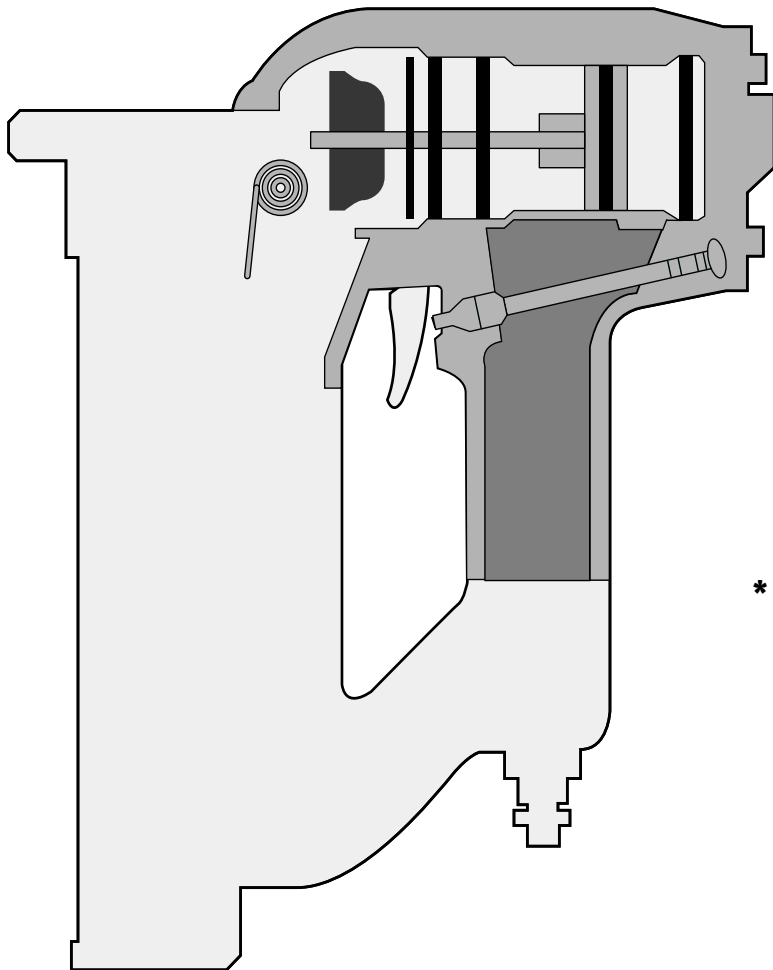

## Parts Reference Guide

Senco Products, Inc.  
8485 Broadwell Rd.  
Cincinnati, OH 45244

Visit our website: [www.senco.com](http://www.senco.com)

Questions? Comments? call SENC0's toll-free Action-line: 1-800-543-4596  
or e-mail: [toolprof@senco.com](mailto:toolprof@senco.com)

Repair Kit

**YK0370**

\* Schematic Drawings inside

Model	A
220001N Miter	EB0195
Butt Joint	EB0194
Toe Nail	EC0113

- \* Does Not Include O-rings
- \* No incluye sellos de gomas
- \* Ohne Dichtringe
- \* Joints exclus

A	6.3 lbs.	2.85 kg
B	9 13/16 in.	249 mm
C	12 11/16 in.	322 mm
D	3.79 scfm (60 cycles per minute)	107.3 liter
E	7/16 in.	11.1 mm
F	80-110 P.S.I.G.	5.5-7.5 bar
T	120	120

	H	J	L
Y05	7/16" 11 mm	.020 in. (25ga) .51mm	5/16" 8 mm
Y07	7/16" 11 mm	.020 in. (25ga) .51mm	7/16" 11 mm
Y09	7/16" 11 mm	.020 in. (25ga) .51mm	9/16" 14 mm