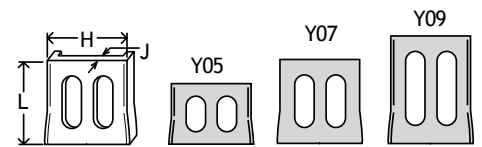

Repair Kit

**YK0370**

\* Schematic Drawings inside

Model	A
220001N Miter	EB0195
Butt Joint	EB0194
Toe Nail	EC0113

- \* Does Not Include O-rings
- \* No incluye sellos de gomas
- \* Ohne Dichtringe
- \* Joints exclus

A	6.3 lbs.	2.85 kg
B	9 13/16 in.	249 mm
C	12 11/16 in.	322 mm
D	3.79 scfm (60 cycles per minute)	107.3 liter
E	7/16 in.	11.1 mm
F	80-110 P.S.I.G.	5.5-7.5 bar
T	120	120

	H	J	L
Y05	7/16" 11 mm	.020 in. (25ga) .51mm	5/16" 8 mm
Y07	7/16" 11 mm	.020 in. (25ga) .51mm	7/16" 11 mm
Y09	7/16" 11 mm	.020 in. (25ga) .51mm	9/16" 14 mm