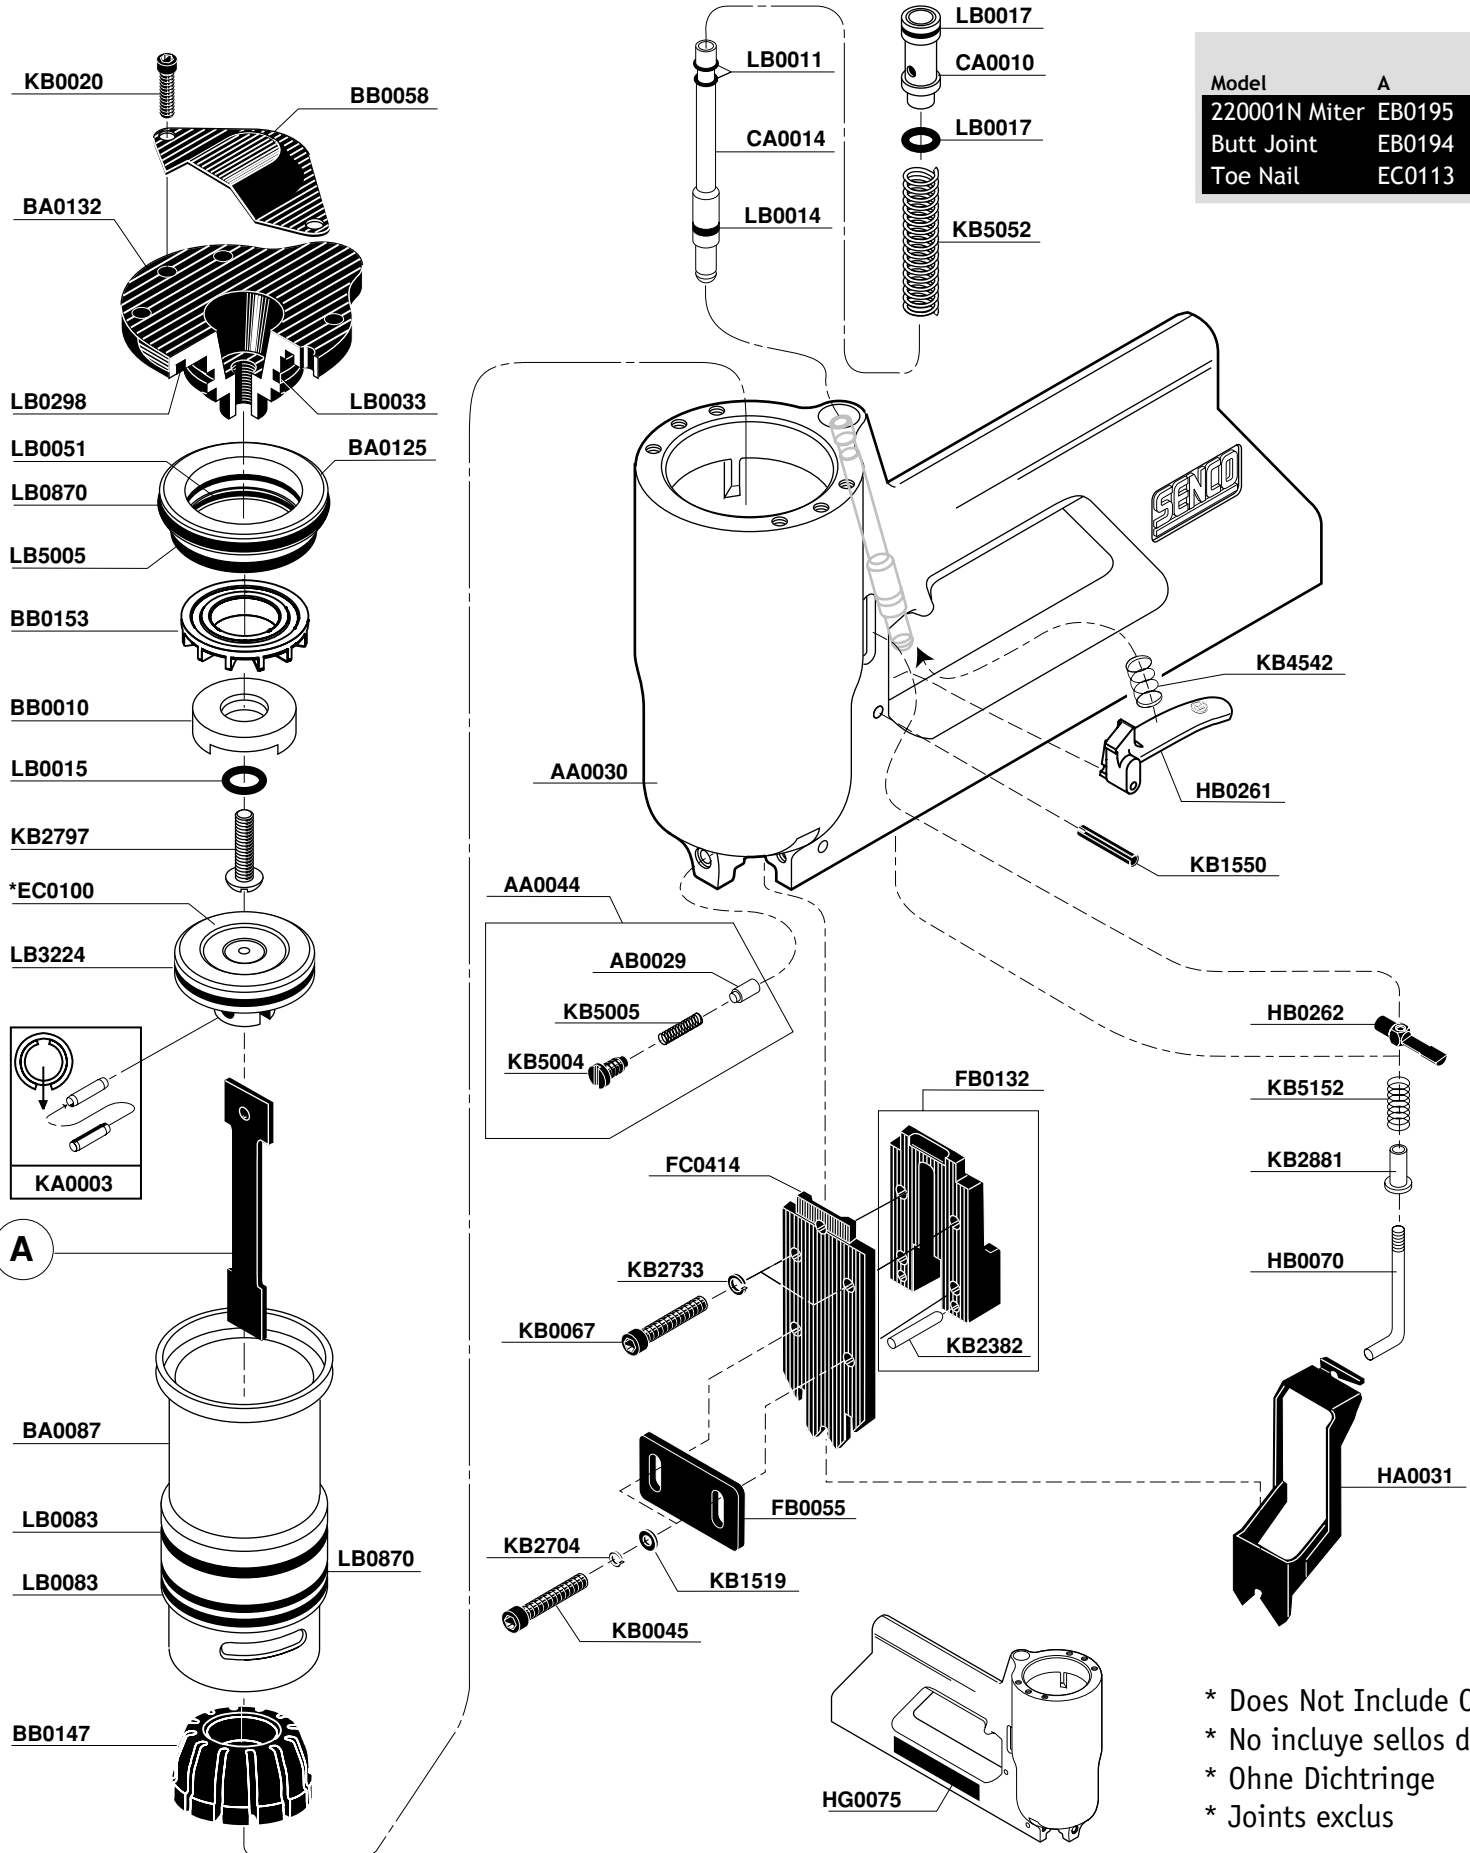

## Parts Reference Guide

Senco Products, Inc.  
8485 Broadwell Rd.  
Cincinnati, OH 45244

Visit our website: [www.senco.com](http://www.senco.com)

Questions? Comments? call SENC0's toll-free Action-line: 1-800-543-4596  
or e-mail: [toolprof@senco.com](mailto:toolprof@senco.com)

Repair Kit

**YK0370**

\* Schematic Drawings inside

Model	A
220001N Miter	EB0195
Butt Joint	EB0194
Toe Nail	EC0113

- \* Does Not Include O-rings
- \* No incluye sellos de gomas
- \* Ohne Dichtringe
- \* Joints exclus

A	6.3 lbs.	2.85 kg
B	9 13/16 in.	249 mm
C	12 11/16 in.	322 mm
D	3.79 scfm (60 cycles per minute)	107.3 liter
E	7/16 in.	11.1 mm
F	80-110 P.S.I.G.	5.5-7.5 bar
T	120	120

	H	J	L
Y05	7/16" 11 mm	.020 in. (25ga) .51mm	5/16" 8 mm
Y07	7/16" 11 mm	.020 in. (25ga) .51mm	7/16" 11 mm
Y09	7/16" 11 mm	.020 in. (25ga) .51mm	9/16" 14 mm