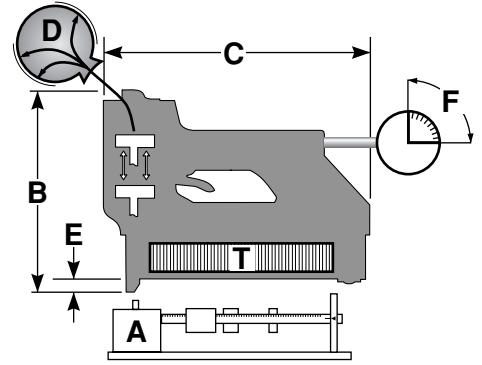

Repair Kit

**YK0370**

\* Schematic Drawings inside

Model	A
220001N Miter	EB0195
Butt Joint	EB0194
Toe Nail	EC0113

- \* Does Not Include O-rings
- \* No incluye sellos de gomas
- \* Ohne Dichtringe
- \* Joints exclus

A	6.3 lbs.	2.85 kg
B	9 13/16 in.	249 mm
C	12 11/16 in.	322 mm
D	3.79 scfm (60 cycles per minute)	107.3 liter
E	7/16 in.	11.1 mm
F	80-110 P.S.I.G.	5.5-7.5 bar
T	120	120

	H	J	L
Y05	7/16" 11 mm	.020 in. (25ga) .51mm	5/16" 8 mm
Y07	7/16" 11 mm	.020 in. (25ga) .51mm	7/16" 11 mm
Y09	7/16" 11 mm	.020 in. (25ga) .51mm	9/16" 14 mm