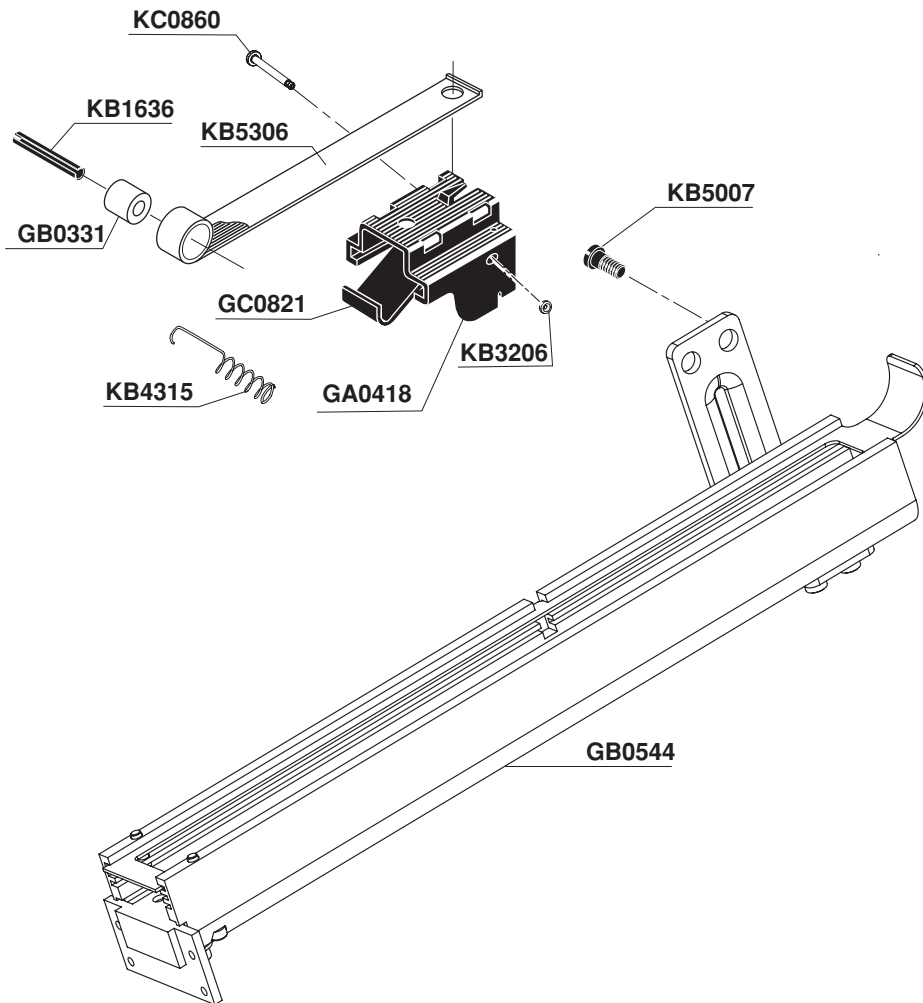

SC2

Parts Reference Guide

Repair Kits

YK0370

YK0371

* Schematic Drawings inside

Model
470001N

- * Does Not Include O-rings
- * No incluye sellos de gomas
- * Ohne Dichtringe
- * Joints exclus