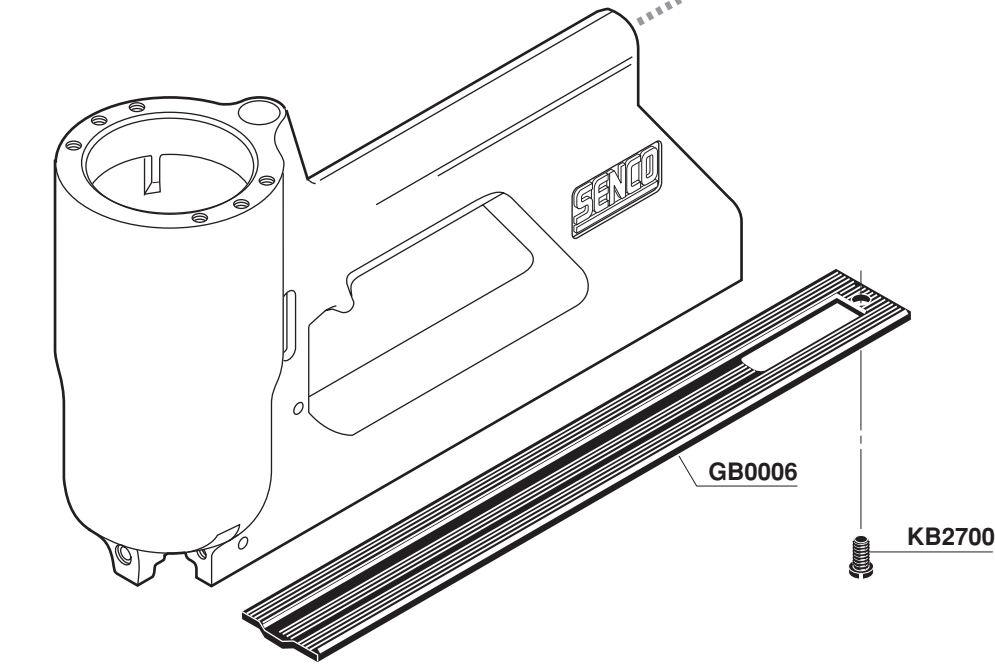

SC2

Parts Reference Guide

Repair Kits

YK0370

YK0371

* Schematic Drawings inside

Model
470001N

- * Does Not Include O-rings
- * No incluye sellos de gomas
- * Ohne Dichtringe
- * Joints exclus

Available Plugs (Not Included with Tool)

| | |
|---|---------------------------|
|  | PC0480 |
| | Ind. Interchange 3/8" NPT |
|  | PC0485 ✓ |
| | Ind. Interchange 3/8" NPT |
|  | PC0469 |
| | Tru-Flate 3/8" NPT |
|  | PC0475 ✓ |
| | Tru-Flate 3/8" NPT |