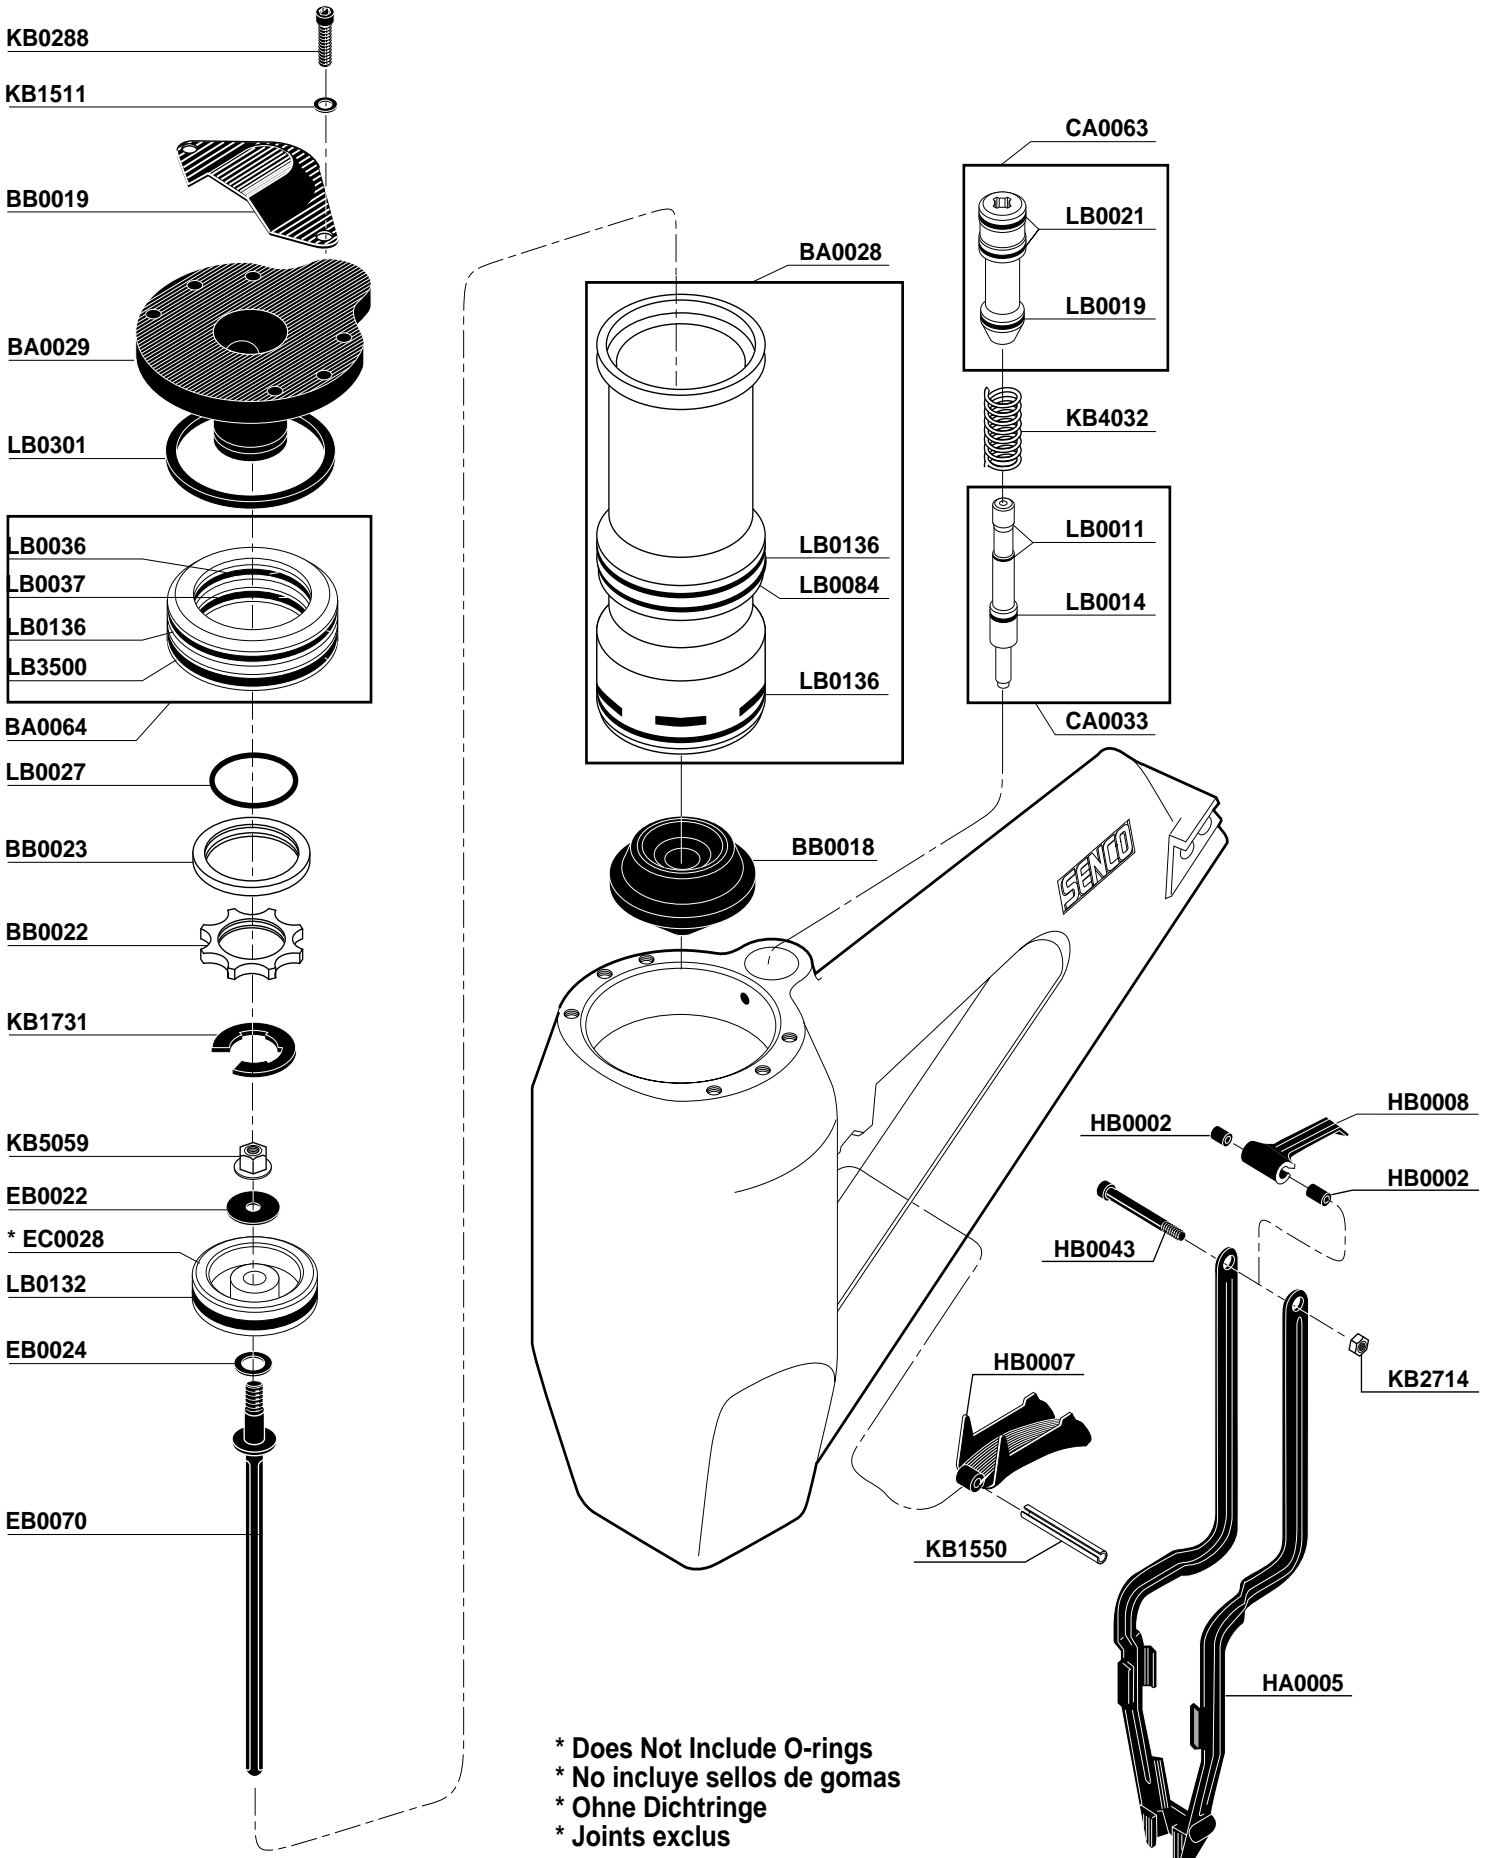

SN3

Parts Reference Guide

Made in the U.S.A. 

* Schematic Drawings inside

* Does Not Include O-rings
 * No incluye sellos de gomas
 * Ohne Dichtringe
 * Joints exclus

REPLACEMENT PARTS LIST • LISTA DE PARTES DE REPUESTO • ERSATSTEILE-LISTE • LISTE DE PIÈCES DE RECHANGE

PART NO.	DESCRIPTION	DESCRIPCIÓN	BESCHREIBUNG	DÉSIGNATION
AA0006	MAIN BODY			
BA0028	CYLINDER ASSY.			
BA0029	CAP			
BA0064	PISTON ASSY.			
BB0018	STOP			
BB0019	DEFLECTOR			
BB0022	SPACER			
BB0023	VALVE			
CA0033	CORE			
CA0063	HOUSING			
EB0021	DRIVER			
EB0024	CUSHION			
EB0068	DRIVER (3/16" CSK.)			
EB0070	DRIVER (3/32" CSK.)			
EC0028	MAIN PISTON			
FA0125	PLATE ASSY.			
FA0126	GUIDE BODY ASSY.			
FB0004	DETENT			
FB0008	LOCK			
FB0023	LOCK			
FB0060	STOP			
FB0061	GATE			
GA0016	FEEDER SHOE			
GA0017	MAGAZINE			
GA0018	BRACKET			
GA0019	SPRING ASSY.			
GA0051	SPRING ASSY.			
GB0007	RAIL			
GB0146	ROLLER			
GB0147	ROLLER			
HA0005	SAFETY			
HB0002	BUSHING			
HB0007	TRIGGER			
HB0008	TRIGGER			
HB0043	PIN			
HB0055	LABEL			
HB0127	LABEL			
KB0151	SCREW			
KB0152	SCREW			
KB0288	SCREW			
KB0355	SCREW			
KB1511	WASHER			
KB1514	WASHER			
KB1550	PIN			
KB1677	PIN			
KB1731	RETAINER			
KB2714	NUT			
KB4032	SPRING			
KB5007	SCREW			
KB5059	NUT			
KB5192	SPRING			
LB0011	SEAL			
LB0014	SEAL			
LB0019	SEAL			
LB0021	SEAL			
LB0027	SEAL			
LB0036	SEAL			
LB0037	SEAL			
LB0084	SEAL			
LB0132	SEAL			
LB0136	SEAL			
LB0301	SEAL			
LB3500	SEAL			