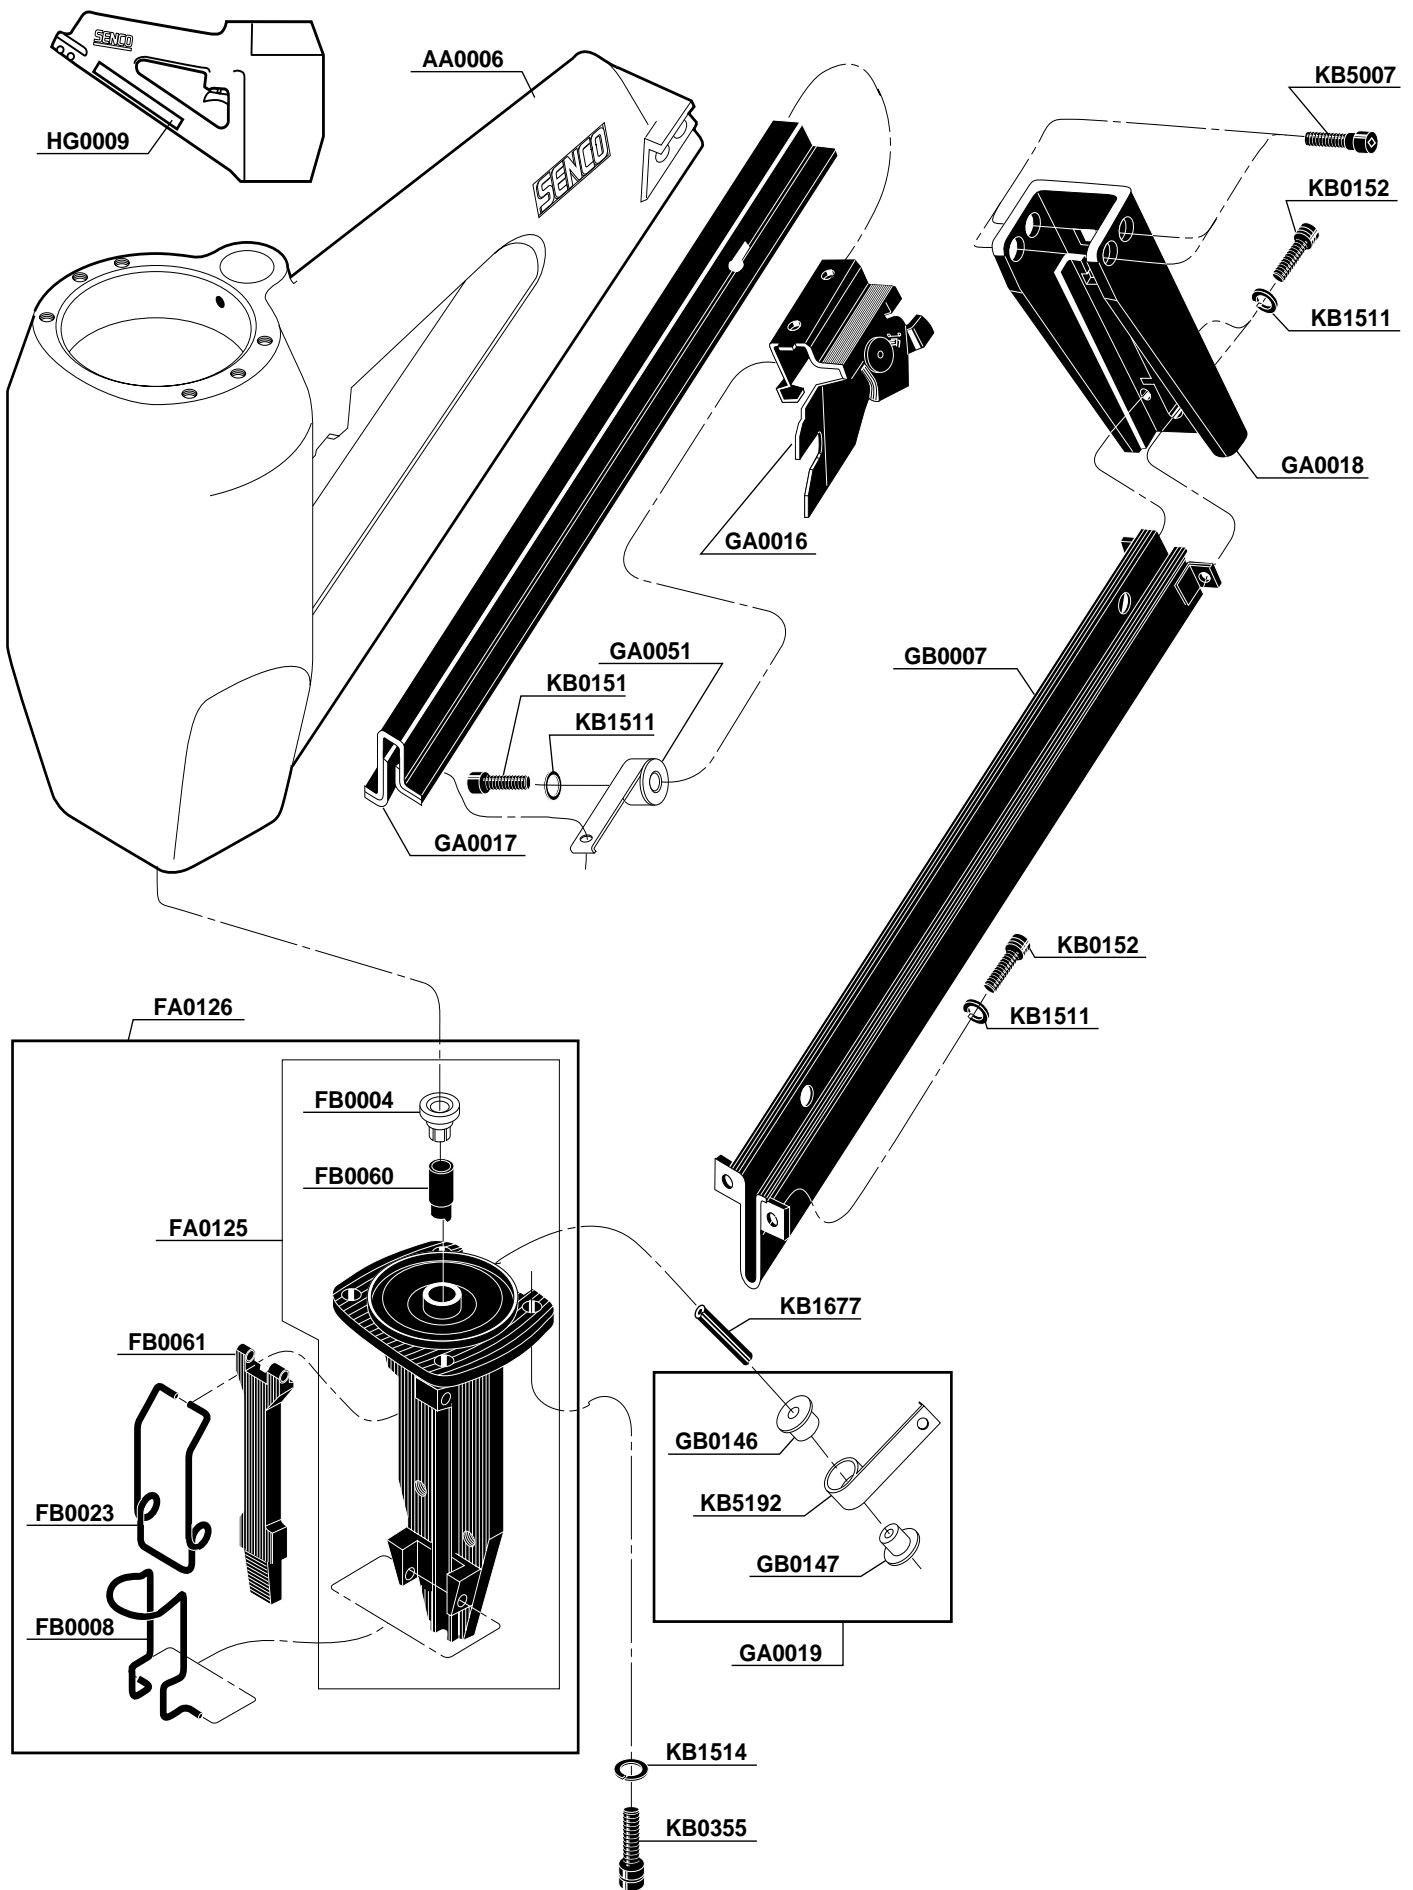

SN3

Parts Reference Guide

Made in the U.S.A. 

* Schematic Drawings inside

* Does Not Include O-rings
 * No incluye sellos de gomas
 * Ohne Dichtringe
 * Joints exclus

REPLACEMENT PARTS LIST • LISTA DE PARTES DE REPUESTO • ERSATSTEILE-LISTE • LISTE DE PIÈCES DE RECHANGE

PART NO.	DESCRIPTION	DESCRIPCIÓN	BESCHREIBUNG	DÉSIGNATION
AA0006	MAIN BODY			
BA0028	CYLINDER ASSY.			
BA0029	CAP			
BA0064	PISTON ASSY.			
BB0018	STOP			
BB0019	DEFLECTOR			
BB0022	SPACER			
BB0023	VALVE			
CA0033	CORE			
CA0063	HOUSING			
EB0021	DRIVER			
EB0024	CUSHION			
EB0068	DRIVER (3/16" CSK.)			
EB0070	DRIVER (3/32" CSK.)			
EC0028	MAIN PISTON			
FA0125	PLATE ASSY.			
FA0126	GUIDE BODY ASSY.			
FB0004	DETENT			
FB0008	LOCK			
FB0023	LOCK			
FB0060	STOP			
FB0061	GATE			
GA0016	FEEDER SHOE			
GA0017	MAGAZINE			
GA0018	BRACKET			
GA0019	SPRING ASSY.			
GA0051	SPRING ASSY.			
GB0007	RAIL			
GB0146	ROLLER			
GB0147	ROLLER			
HA0005	SAFETY			
HB0002	BUSHING			
HB0007	TRIGGER			
HB0008	TRIGGER			
HB0043	PIN			
HB0055	LABEL			
HB0127	LABEL			
KB0151	SCREW			
KB0152	SCREW			
KB0288	SCREW			
KB0355	SCREW			
KB1511	WASHER			
KB1514	WASHER			
KB1550	PIN			
KB1677	PIN			
KB1731	RETAINER			
KB2714	NUT			
KB4032	SPRING			
KB5007	SCREW			
KB5059	NUT			
KB5192	SPRING			
LB0011	SEAL			
LB0014	SEAL			
LB0019	SEAL			
LB0021	SEAL			
LB0027	SEAL			
LB0036	SEAL			
LB0037	SEAL			
LB0084	SEAL			
LB0132	SEAL			
LB0136	SEAL			
LB0301	SEAL			
LB3500	SEAL			