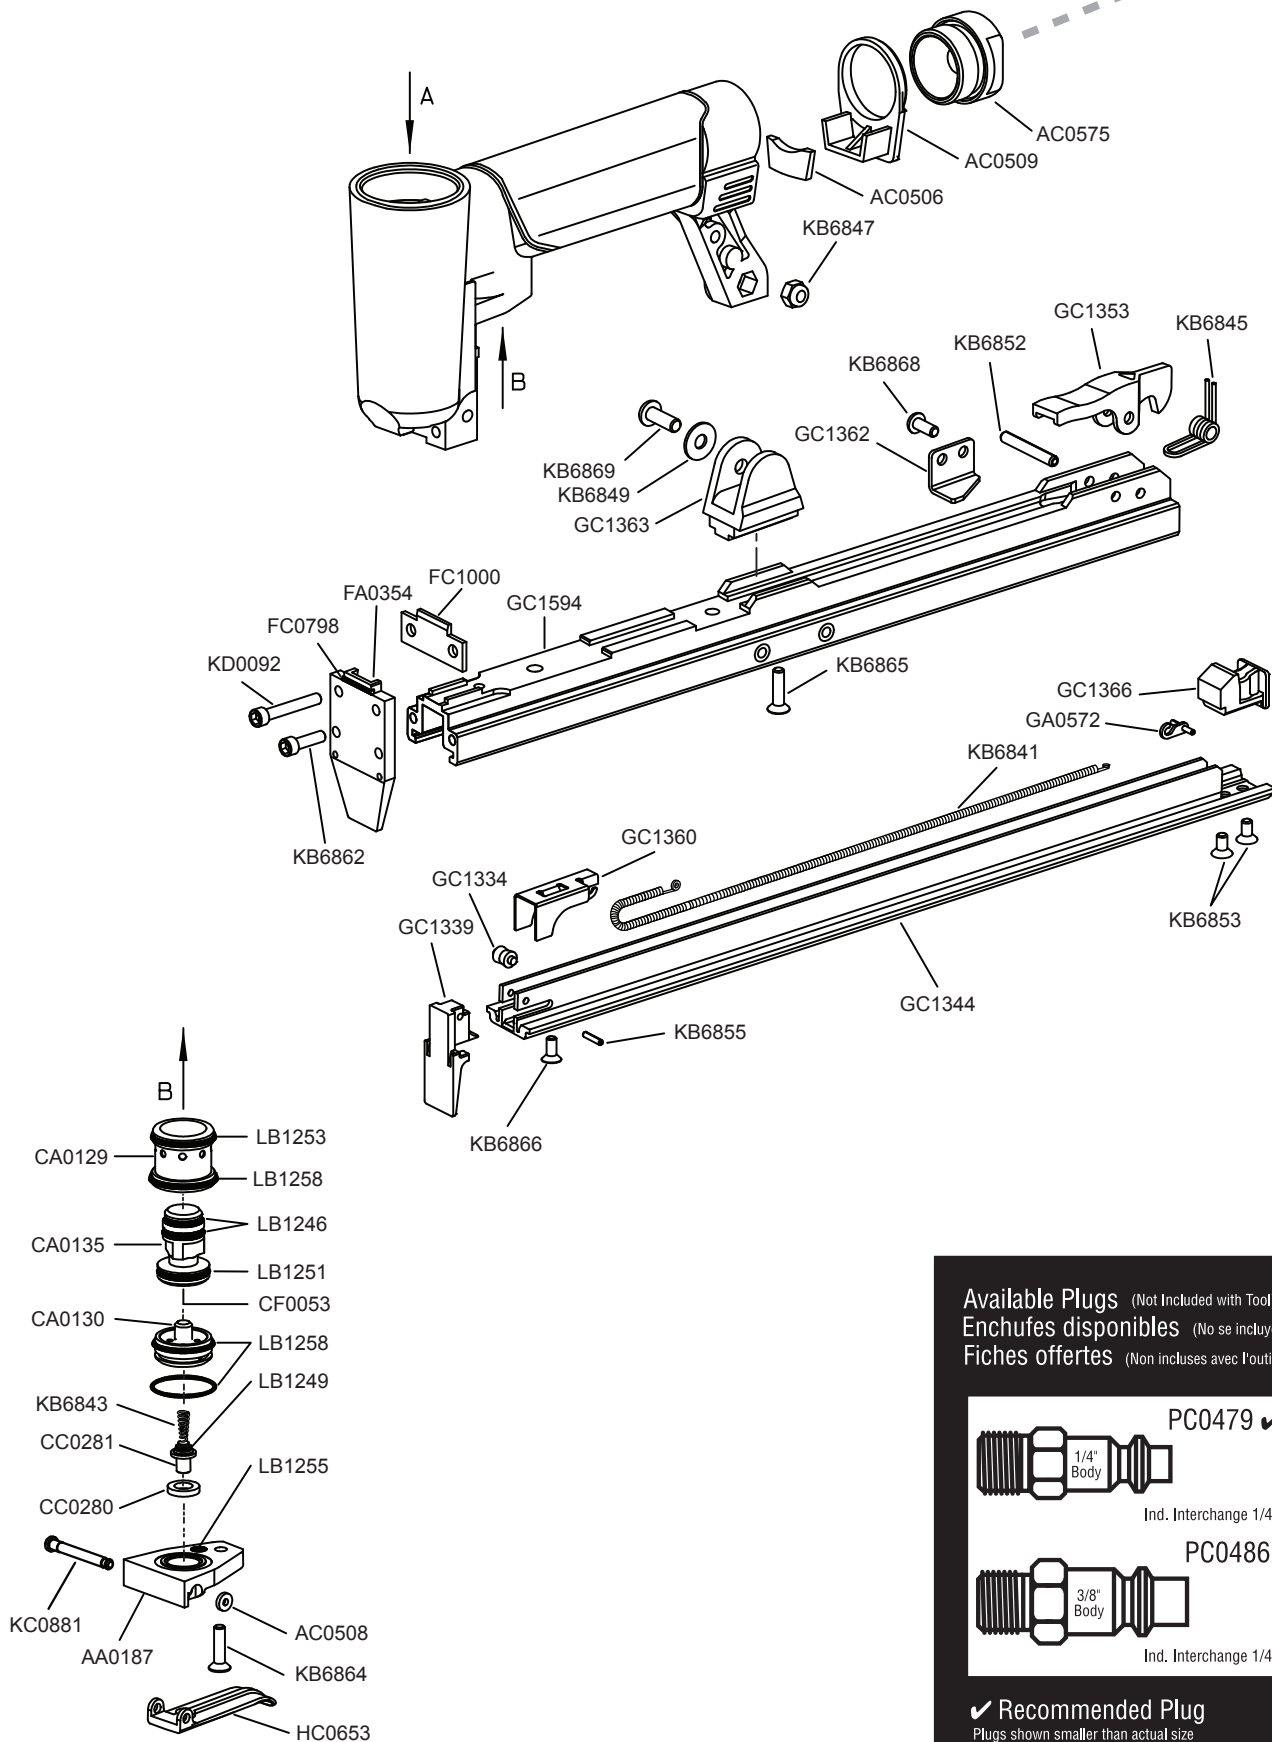

*Tools produced before Serial #197F0766 must use retrofit kit #YJ0057.
Tools produced after this can use individual parts from this chart.

20 Ga. 1/2" Crown Clinching Stapler

DFPXP

Available Plugs (Not Included with Tool)
 Enchufes disponibles (No se incluyen con la herramienta)
 Fiches offertes (Non incluses avec l'outil)