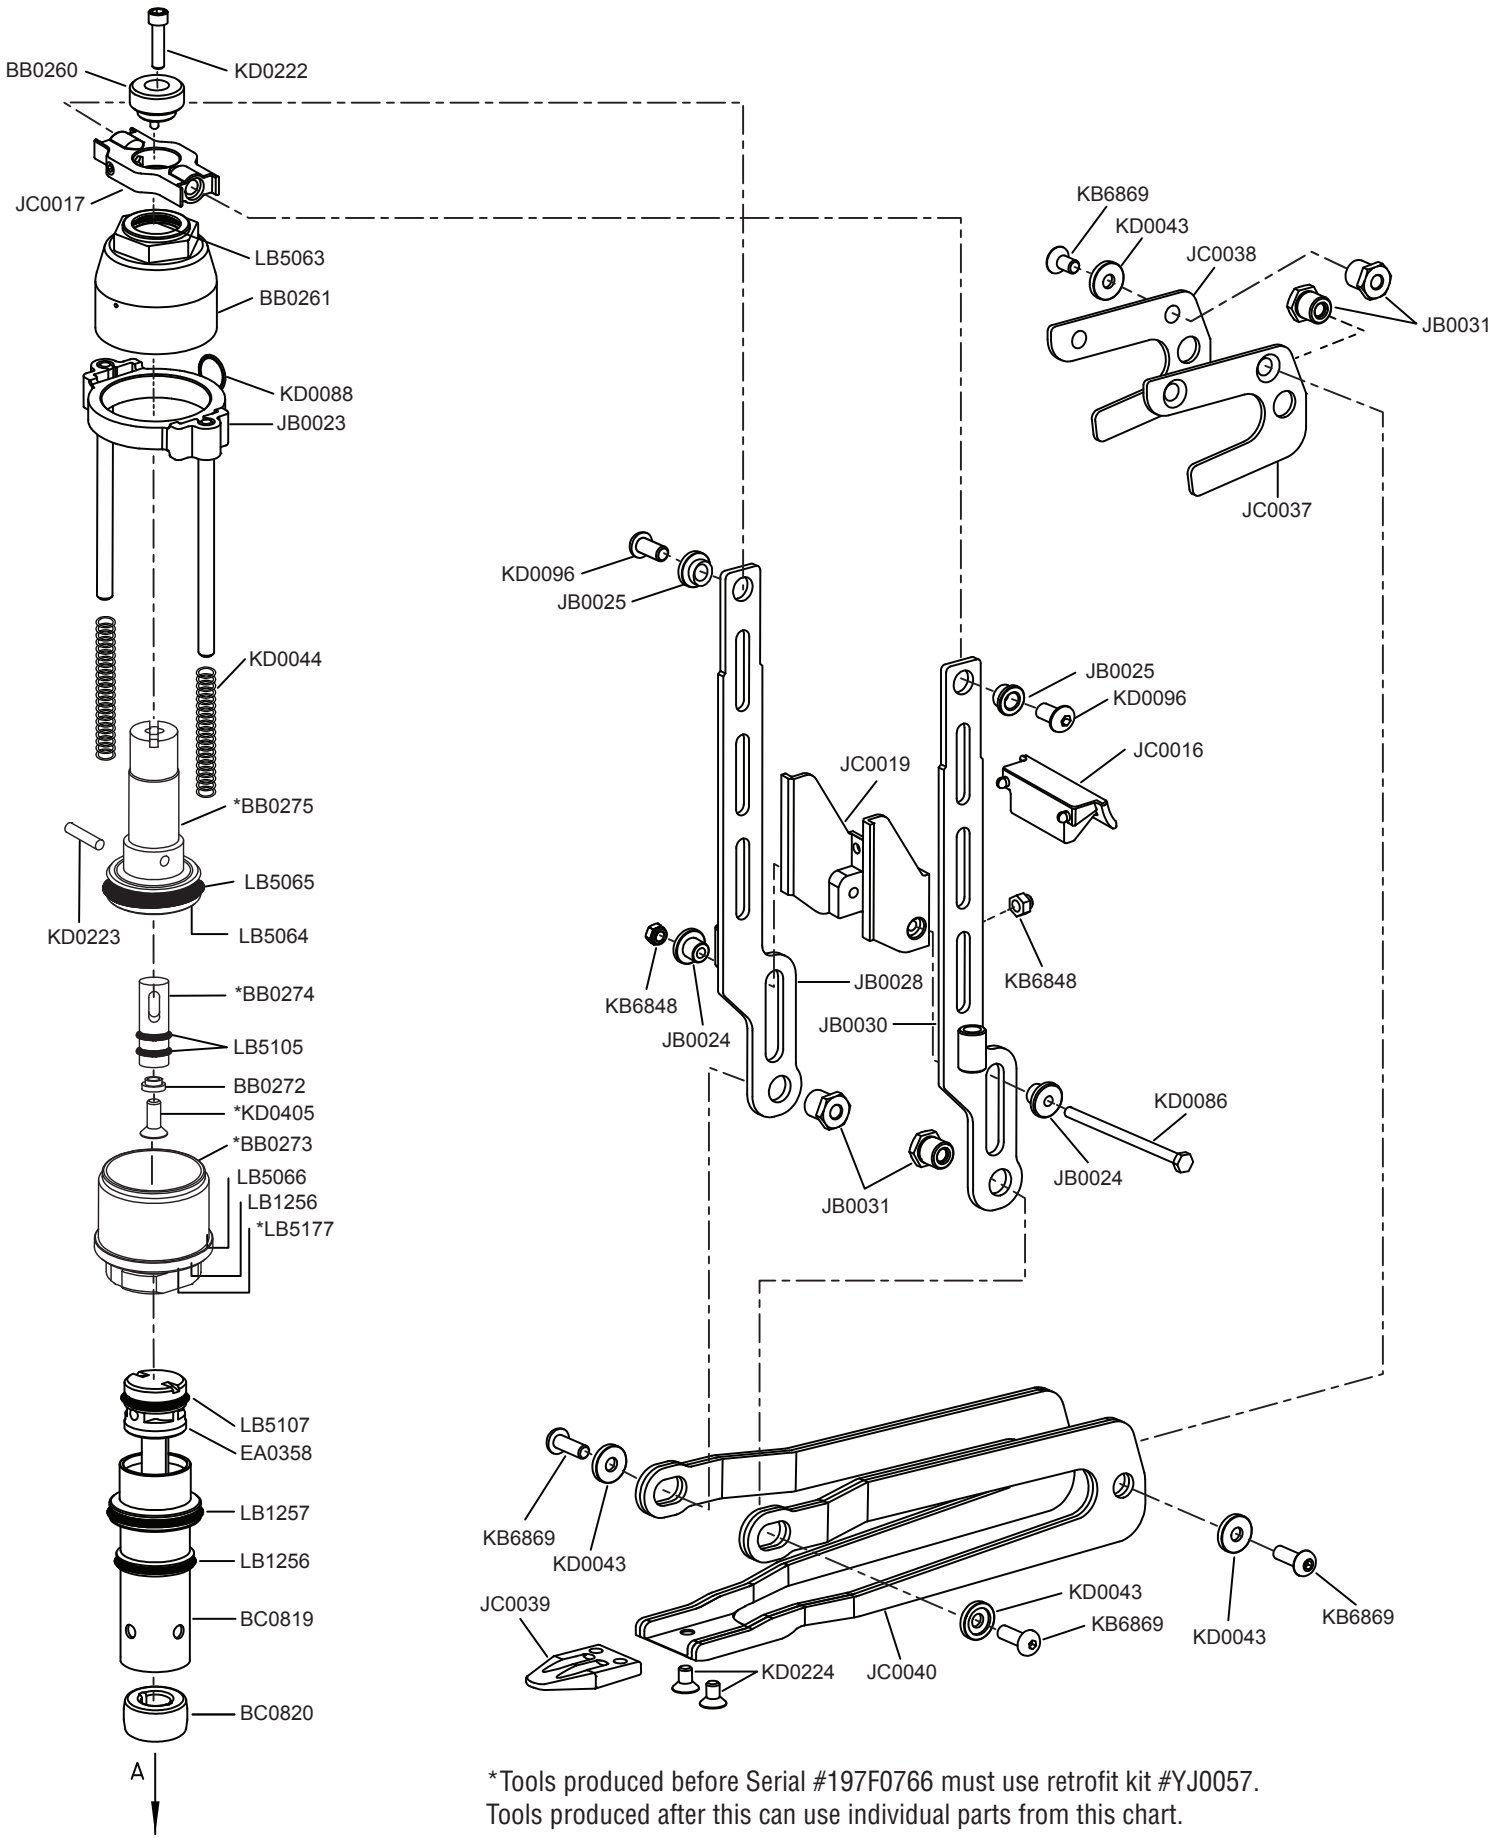

*Tools produced before Serial #197F0766 must use retrofit kit #YJ0057.
Tools produced after this can use individual parts from this chart.