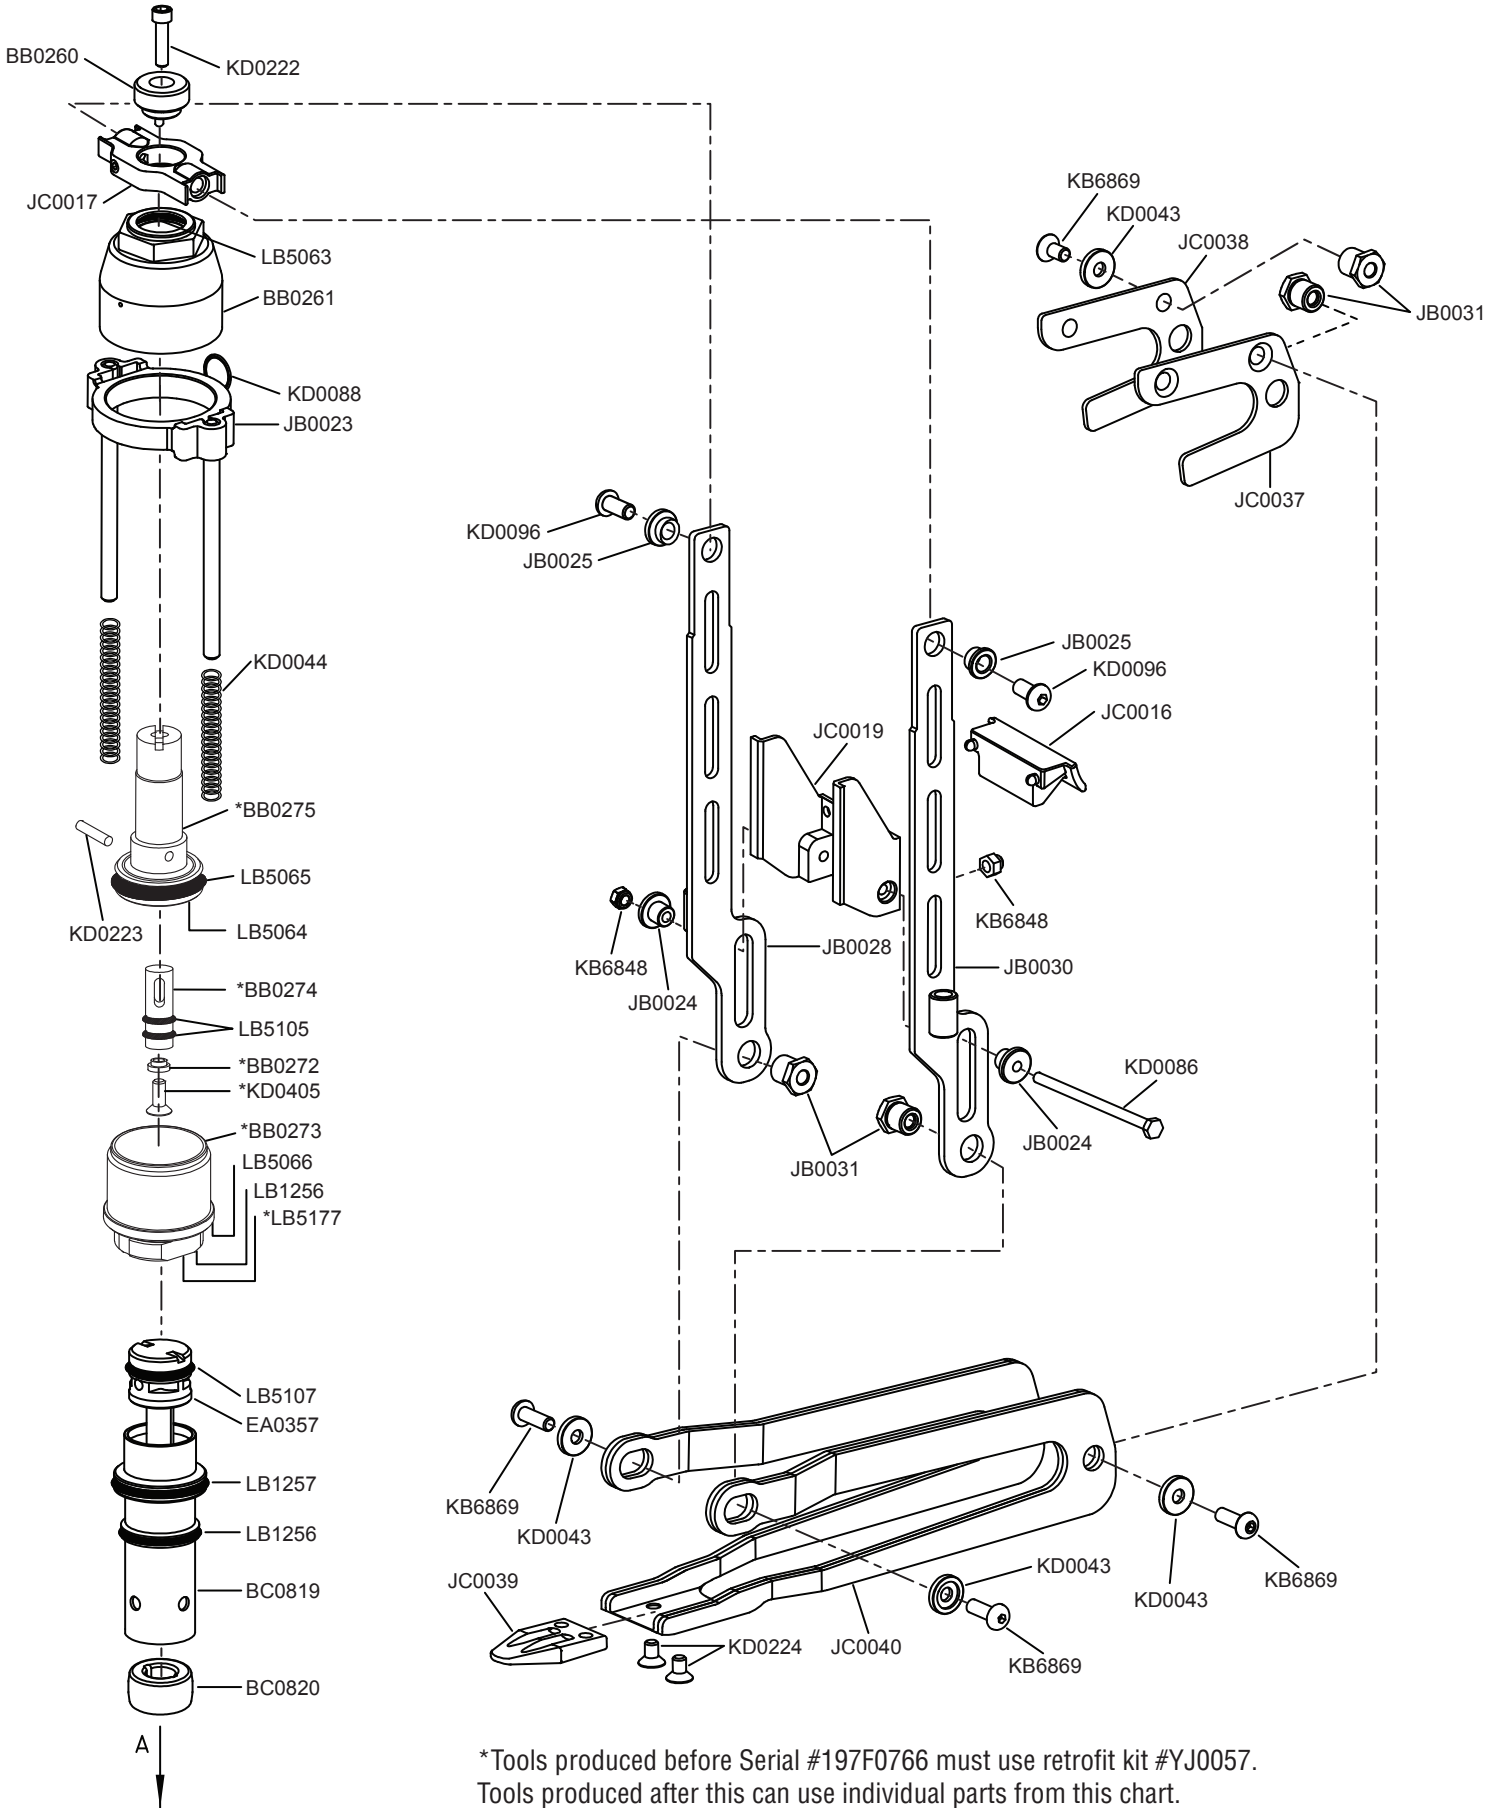

*Tools produced before Serial #197F0766 must use retrofit kit #YJ0057.
Tools produced after this can use individual parts from this chart.