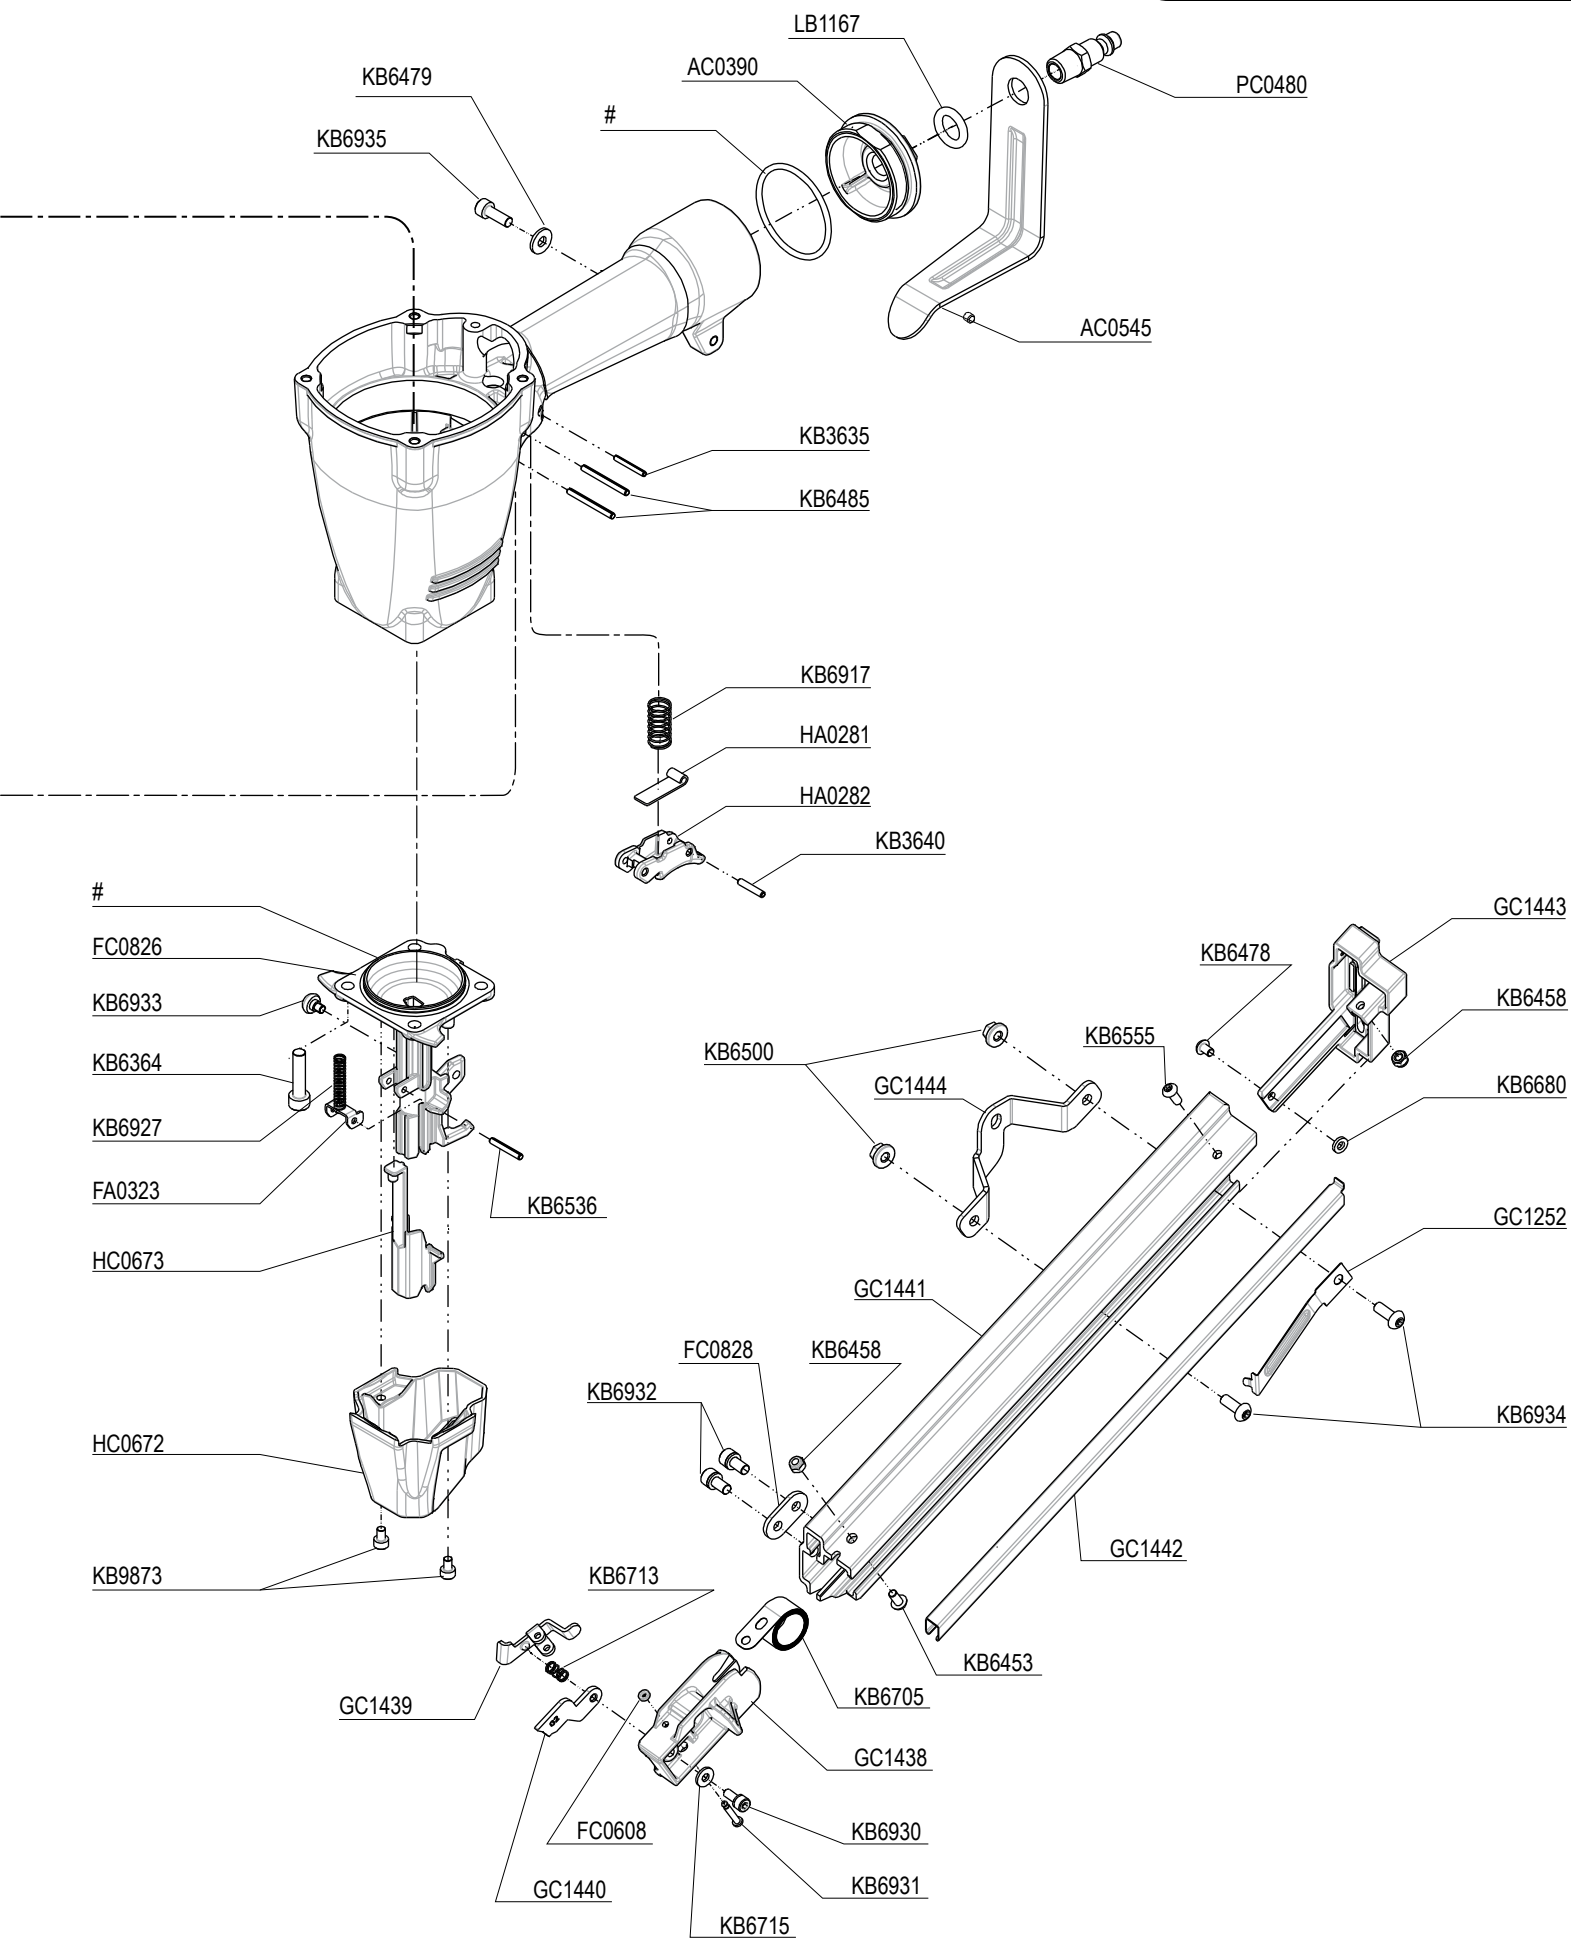

1 1/2" Metal Connector Nailer

JoistPro 150XP