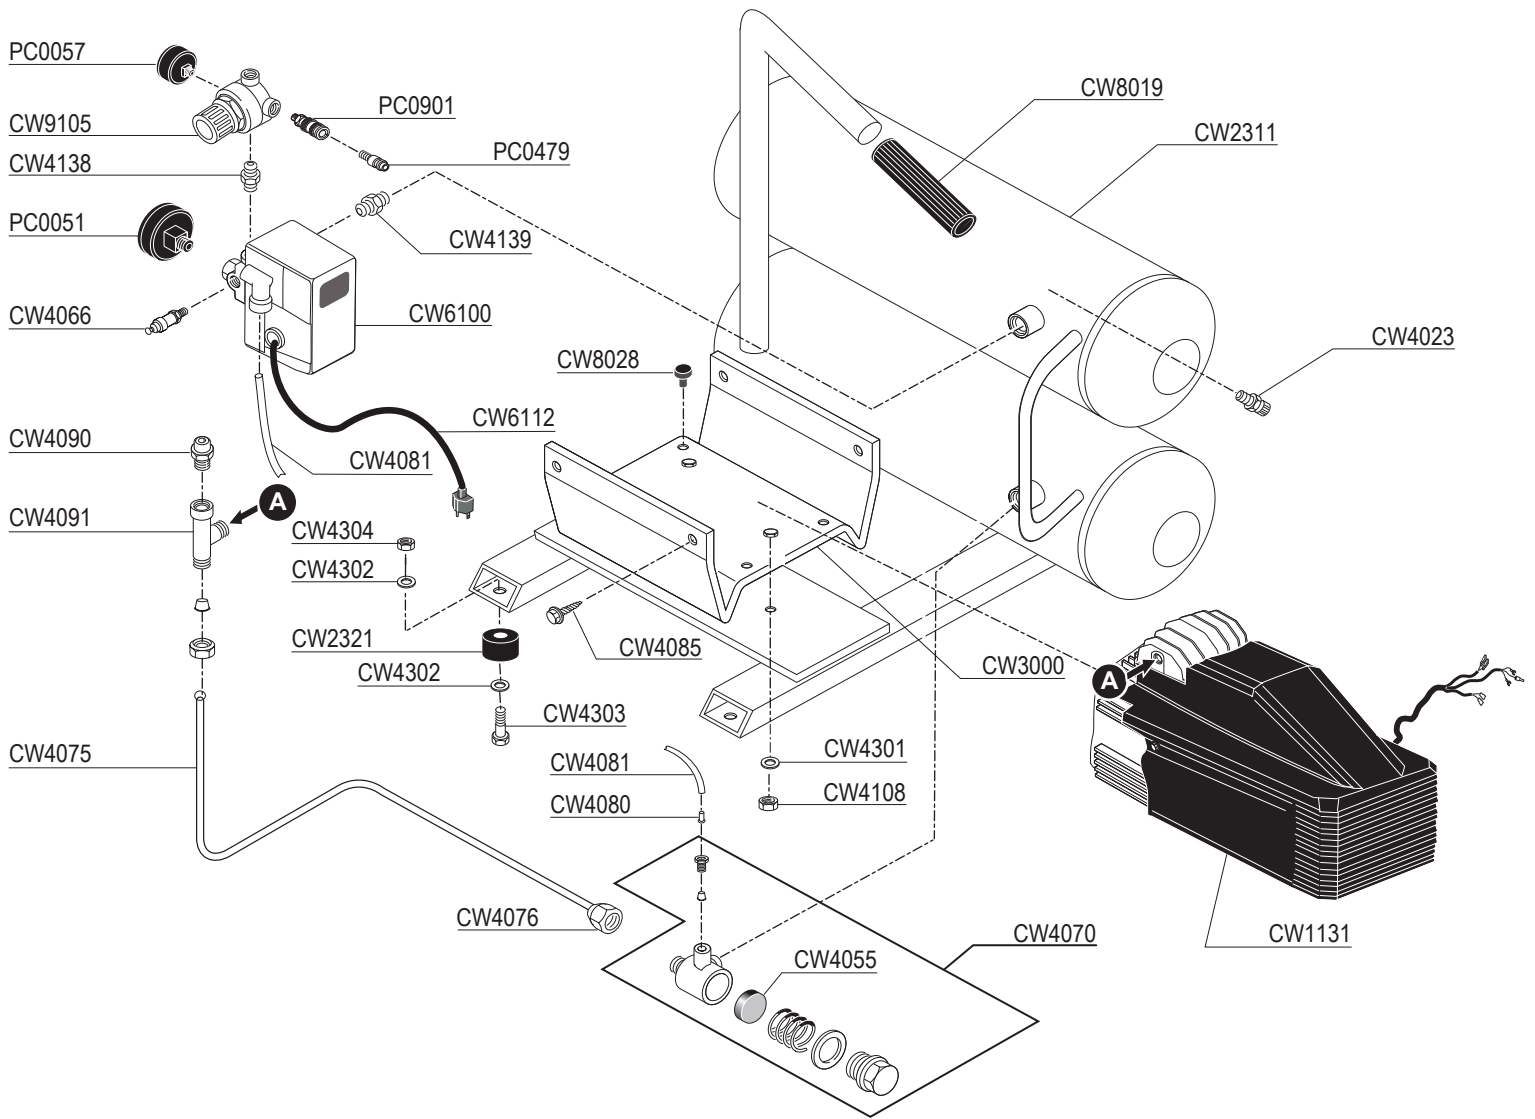

2HP 4.3 Gal. Twin Tank Air Compressor

Parts Reference Guide

Guía de referencia
de piezas

Pièces Guide
de référence

Schematic Drawings Inside
Plano esquemático en el interior
Schéma intérieur

SENCO®

Senco Brands, Inc.
4270 Ivy Pointe Blvd.
Cincinnati, OH 45245
1-800-543-4596
www.senco.com

2HP 4.3 Gal. Twin Tank Air Compressor

PC1131

REPLACEMENT PARTS LIST

Part No.	Description
CW0030	Complete Piston
CW0034	Crankshaft
CW0038	Rotor
CW0040	Connecting Rod
CW0043	Bearing
CW0044	Bearing
CW1131	Pump Mk246
CW2014	Head
CW2102	Crankcase Gasket
CW2210	Cylinder
CW2301	End Cover
CW2311	Bi-Tank
CW2321	Isolator
CW3000	Baseplate
CW4023	Drain Valve
CW4030	Dipstick Assembly
CW4032	O-Ring
CW4037	Screw
CW4040	Oil Seal
CW4066	Relief Valve
CW4070	Check Valve
CW4071	Seal
CW4085	Tapping Screw
CW4090	Cold Start Valve
CW4091	T-Fitting
CW4103	Screw
CW4108	Nut
CW4109	Washer
CW4113	Screw
CW4116	Tapping Screw
CW4120	Screw
CW4135	Screw
CW4138	Nipple
CW4139	Nipple
CW4203	Piston Ring Kit
CW4208	Cover Gasket
CW4240	Crankcase Gasket
CW4301	Washer
CW4302	Washer
CW4303	Screw
CW4304	Nut
CW5501	Valve Plate Assembly
CW5502	Capacitor Assembly
CW5503	Discharge Line Assembly
CW5504	Head Relief Tube Assembly
CW6100	Pressure Switch
CW6101	Stator+Winding
CW6102	Overload Cut-Out
CW6112	Power Cable
CW8010	Cover
CW8014	Intake Filter
CW8019	Grip
CW8020	Fan
CW8024	Shroud
CW8028	Vibration Damper
CW9105	Regulator
PC0051	Tank Gauge
PC0057	Regulator Gauge
PC0479	Plug
PC0901	Quick Coupler