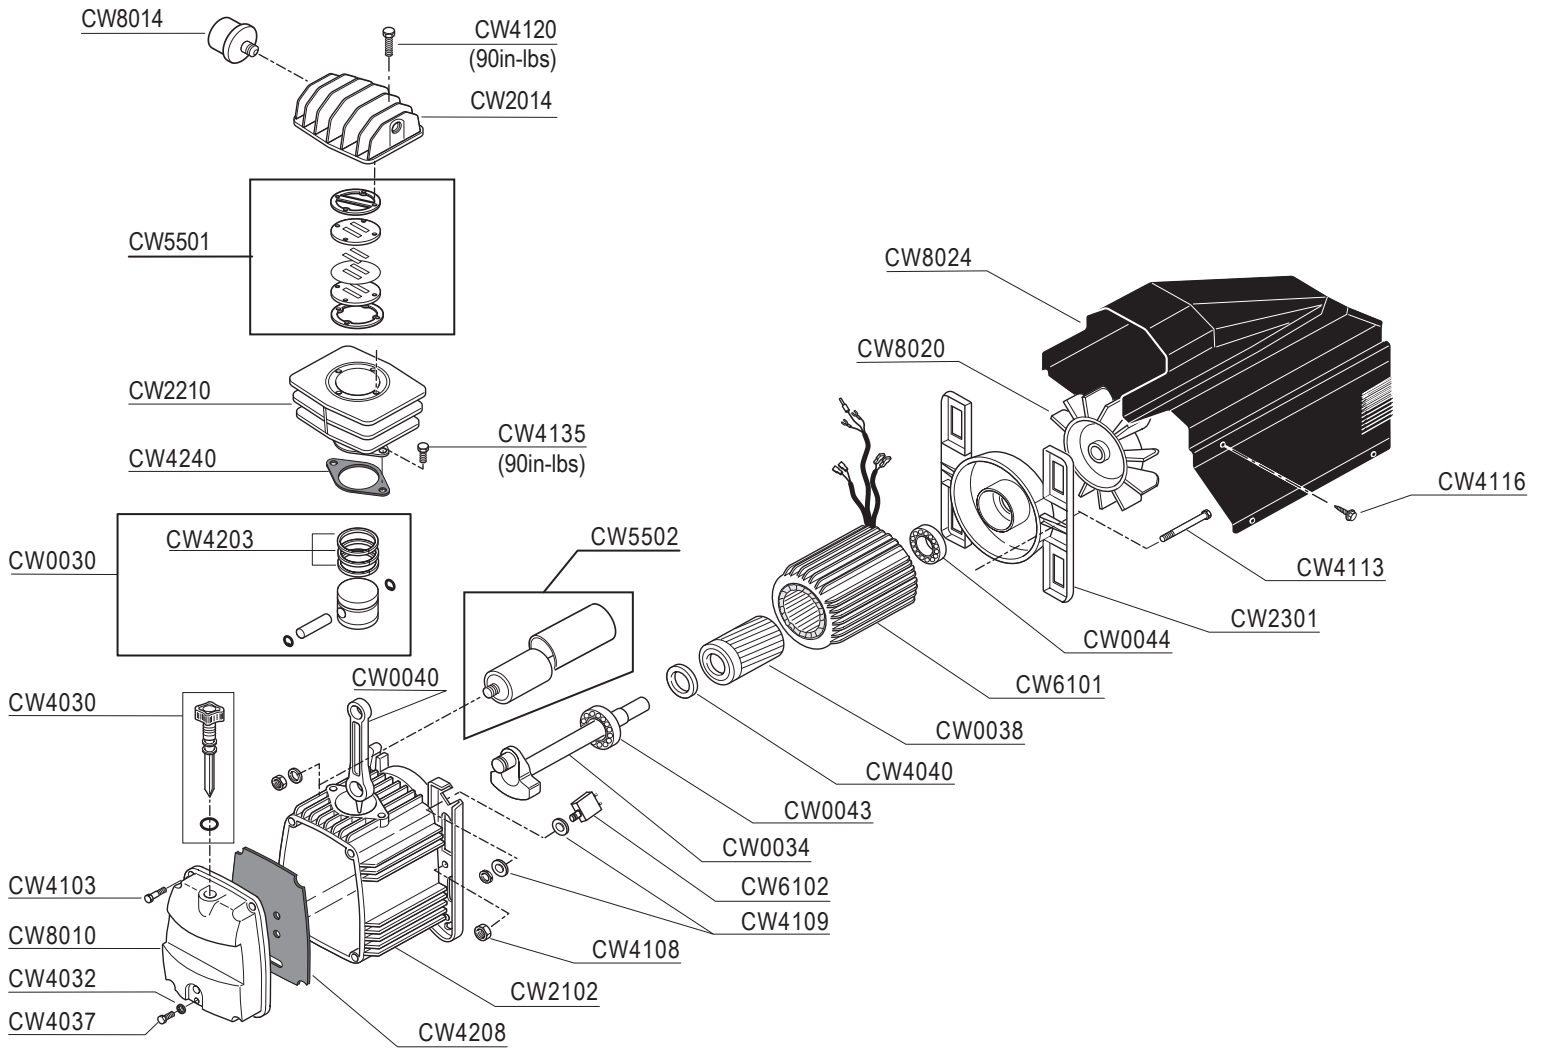

2HP 4.3 Gal. Twin Tank Air Compressor

Parts Reference Guide

Guía de referencia
de piezas

Pièces Guide
de référence

Schematic Drawings Inside
Plano esquemático en el interior
Schéma intérieur

SENCO®

Senco Brands, Inc.
4270 Ivy Pointe Blvd.
Cincinnati, OH 45245
1-800-543-4596
www.senco.com

2HP 4.3 Gal. Twin Tank Air Compressor

PC1131

REPLACEMENT PARTS LIST

Part No.	Description
CW0030	Complete Piston
CW0034	Crankshaft
CW0038	Rotor
CW0040	Connecting Rod
CW0043	Bearing
CW0044	Bearing
CW1131	Pump Mk246
CW2014	Head
CW2102	Crankcase Gasket
CW2210	Cylinder
CW2301	End Cover
CW2311	Bi-Tank
CW2321	Isolator
CW3000	Baseplate
CW4023	Drain Valve
CW4030	Dipstick Assembly
CW4032	O-Ring
CW4037	Screw
CW4040	Oil Seal
CW4066	Relief Valve
CW4070	Check Valve
CW4071	Seal
CW4085	Tapping Screw
CW4090	Cold Start Valve
CW4091	T-Fitting
CW4103	Screw
CW4108	Nut
CW4109	Washer
CW4113	Screw
CW4116	Tapping Screw
CW4120	Screw
CW4135	Screw
CW4138	Nipple
CW4139	Nipple
CW4203	Piston Ring Kit
CW4208	Cover Gasket
CW4240	Crankcase Gasket
CW4301	Washer
CW4302	Washer
CW4303	Screw
CW4304	Nut
CW5501	Valve Plate Assembly
CW5502	Capacitor Assembly
CW5503	Discharge Line Assembly
CW5504	Head Relief Tube Assembly
CW6100	Pressure Switch
CW6101	Stator+Winding
CW6102	Overload Cut-Out
CW6112	Power Cable
CW8010	Cover
CW8014	Intake Filter
CW8019	Grip
CW8020	Fan
CW8024	Shroud
CW8028	Vibration Damper
CW9105	Regulator
PC0051	Tank Gauge
PC0057	Regulator Gauge
PC0479	Plug
PC0901	Quick Coupler