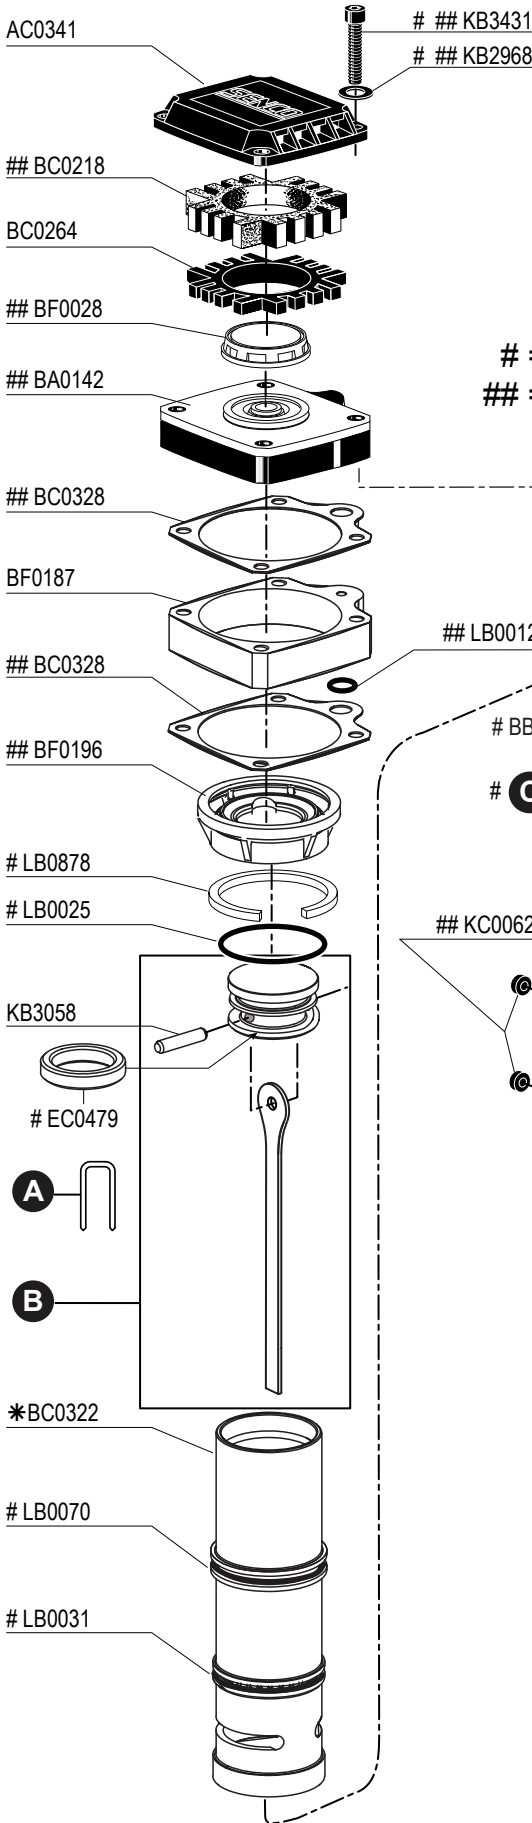

Model		A	B	C #	D	E	F	G
US	Euro							
820103N SSA/CA	822009N CA	L06-L17	EA0374	BF0208	HB0232	HF0028	FC0233	GC0564
820107N SSA/CA	822010N CA	M06-M17	EA0375	BF0209	HB0233	HF0029	FC0251	GC0581

US	Euro	A	H	I	J	K	L	M
820103N SSA/CA	822009N CA	L06-L17	FA0161	-	GC0568	KB0017	GC0565	-
820107N SSA/CA	822010N CA	M06-M17	GC0572	FC0283	GC0586	KB3265	GC0579	GC0619

SSA - Single Sequential Actuation
CA - Contact Actuation

= Contents of YK0291 Kit
= Contents of YK0359 Kit

* Does Not Include O-rings
* No incluye sellos de gomas
* Joints exclus