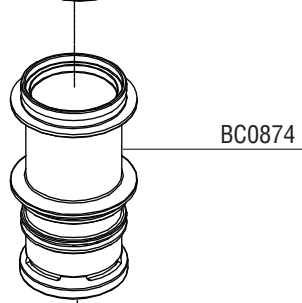

Tool #	Model
7C0001N	Contact-Actuation
7C2001N	Contact-Actuation

A

BC0866 Use with EA0296 P/D Assy
BC0935 Use with EA0380 P/D Assy

Contents Of YK0838 Repair Kit
Contents Of YK0839 Repair Kit

A