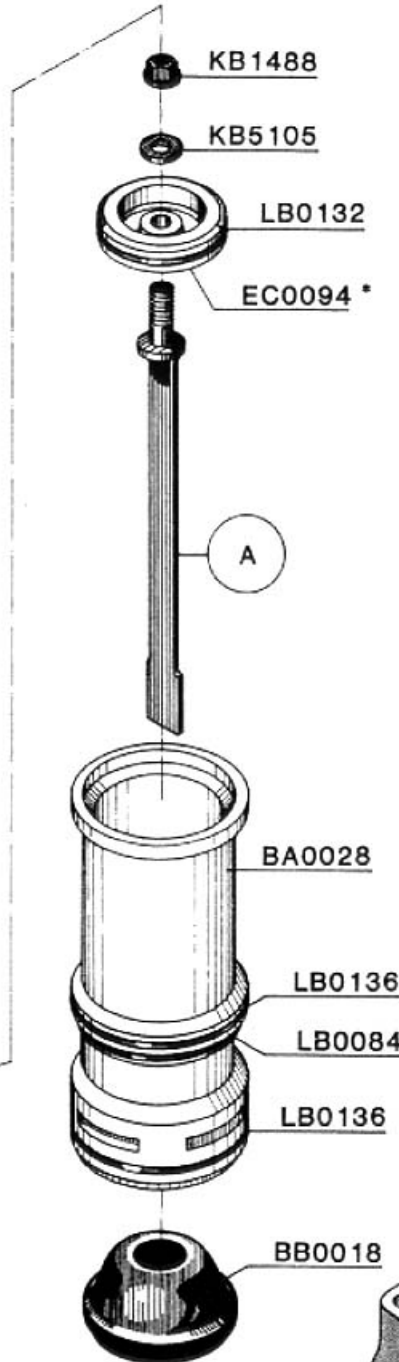

## REPLACEMENT PARTS CHART AST4-STAPLER

\*Does not include O-rings

MODEL		A
230001	BF/TF	EB0192
230002	Toenail	EB0193

LONGER

230002 Restrictive Trigger

230001 Bottom-Trip Trigger

AA0028

HG0007