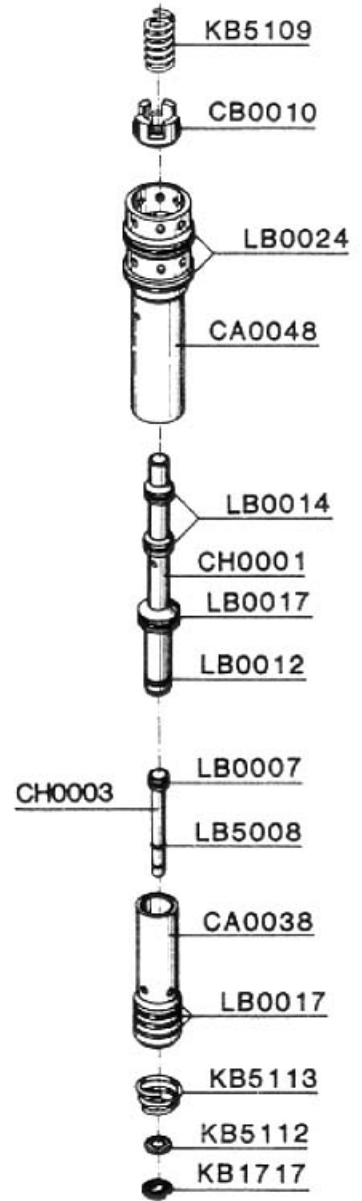

## REPLACEMENT PARTS CHART AST4-STAPLER

\*Does not include O-rings

MODEL		A
230001	BF/TF	EB0192
230002	Toenail	EB0193

LONGER

230002 Restrictive Trigger

230001 Bottom-Trip Trigger

AA0028

HG0007

FA0120

GB0098

GB0096

KB2733

KB0068

KB1510

KB0008

FB0051