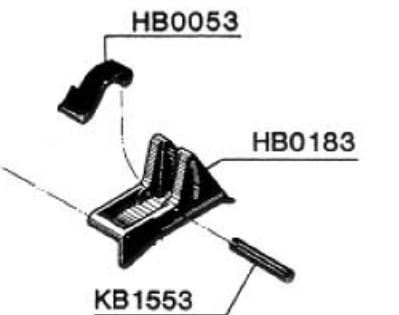

## REPLACEMENT PARTS CHART AST4-STAPLER

\*Does not include O-rings

MODEL		A
230001	BF/TF	EB0192
230002	Toenail	EB0193

LONGER

230002 Restrictive Trigger

230001 Bottom-Trip Trigger

AA0028

HG0007