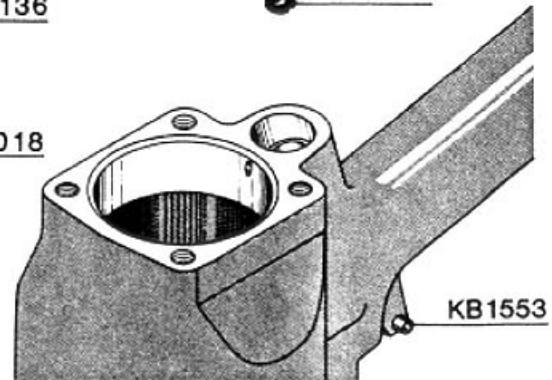

## REPLACEMENT PARTS CHART AST4-STAPLER

\*Does not include O-rings

MODEL		A
230001	BF/TF	EB0192
230002	Toenail	EB0193

LONGER

230002 Restrictive Trigger

230001 Bottom-Trip Trigger

AA0028

HG0007