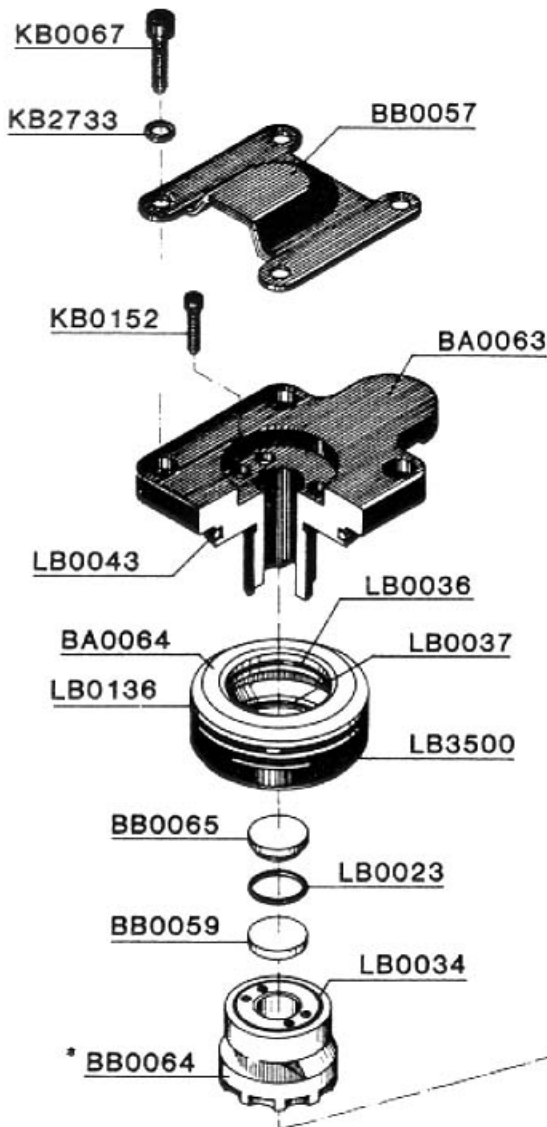

## REPLACEMENT PARTS CHART AST4-STAPLER

\*Does not include O-rings

MODEL		A
230001	BF/TF	EB0192
230002	Toenail	EB0193

LONGER

230002 Restrictive Trigger

230001 Bottom-Trip Trigger

AA0028

HG0007