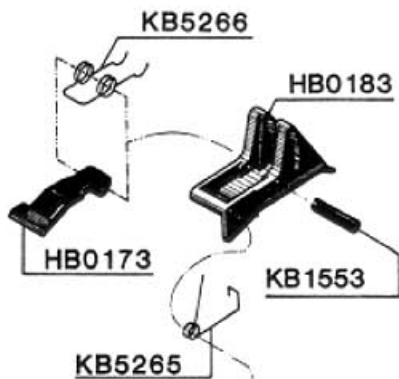

## REPLACEMENT PARTS CHART AST4-STAPLER

\*Does not include O-rings

MODEL		A
230001	BF/TF	EB0192
230002	Toenail	EB0193

LONGER

230002 Restrictive Trigger

230001 Bottom-Trip Trigger

AA0028

HG0007