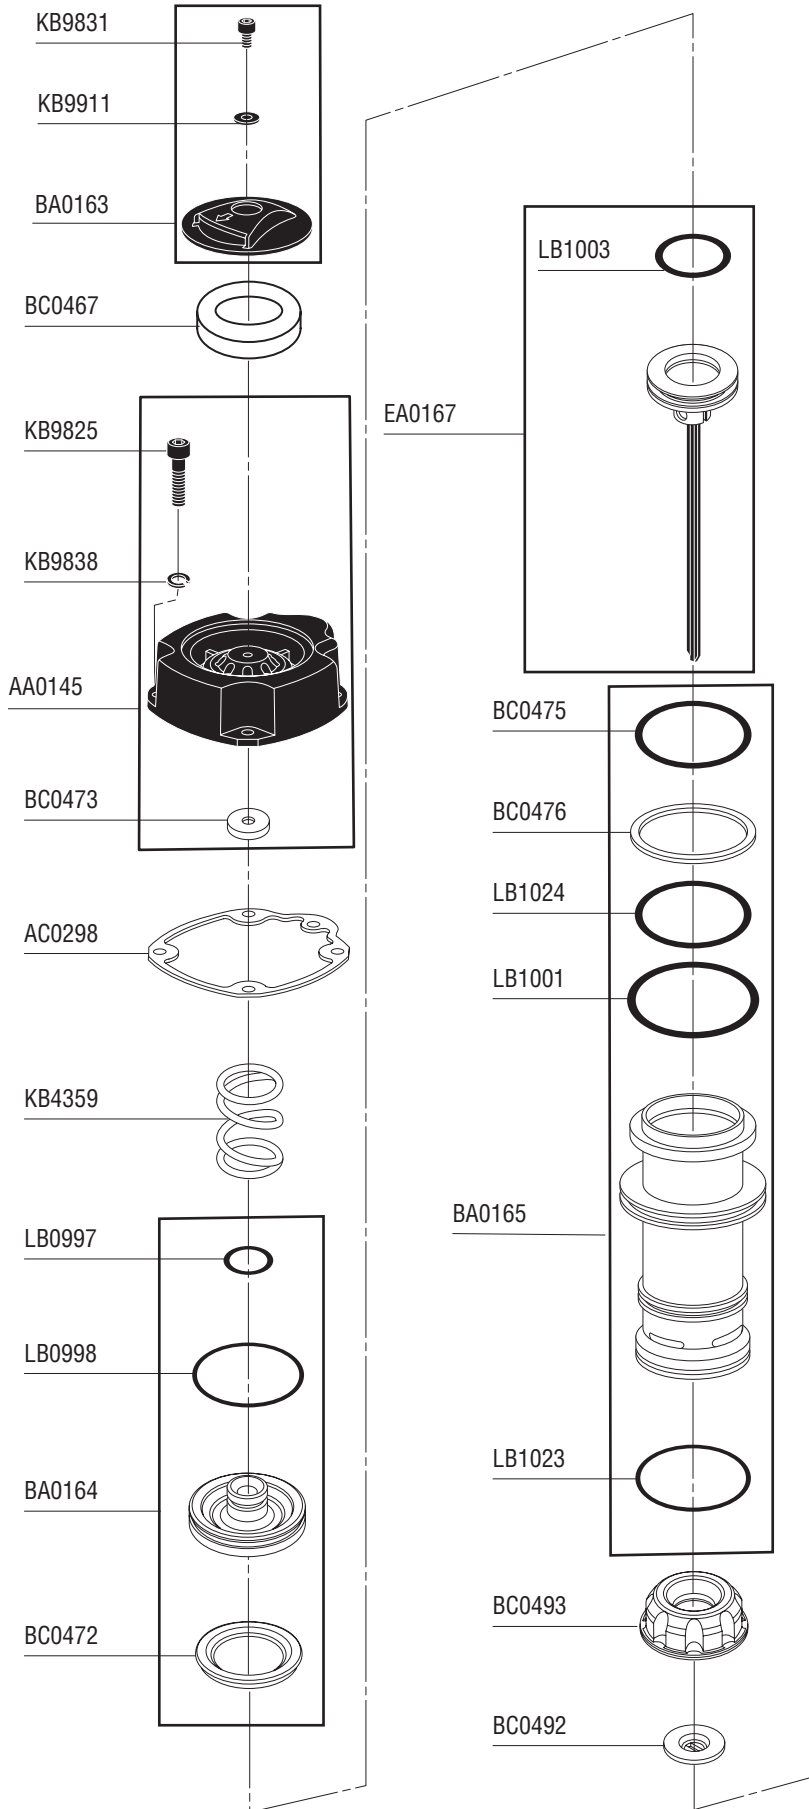

SENCO[®]

FinishPro[®] 35

15 ga. Angled Finish Nailer

Parts Reference Guide

*** Schematic drawings inside**

*Senco Products Inc.
8485 Broadwell Road
Cincinnati, Ohio 45244*

*Questions? Comments? call SENCO's toll-free Action-line:
1-800-543-4596 (North and South America Only)
or e-mail: toolprof@senco.com*

Visit Our Website: www.senco.com

FinishPro® 35

SENCO®

Tool #	Model
1Y0001N	Contact Actuation
1Y0002N	Single Sequential
1Y2001N	Contact Actuation
1Y2002N	Single Sequential
1Y3001N	Contact Actuation
1Y3002N	Single Sequential

Tool #	Model	A	B	C
1Y0001N	Contact Actuation	HA0159	GA0471	HG0180
1Y0002N	Single Sequential	HA0174	GA0471	HG0180
1Y2001N	Contact Actuation	HB0303	GA0473	HG0181
1Y2002N	Single Sequential	HA0174	GA0473	HG0181
1Y3001N	Contact Actuation	HB0303	GA0471	HG0180
1Y3002N	Single Sequential	HA0174	GA0471	HG0180

FinishPro[®] 35

SENCO[®]

NFG01Y Revised March 28, 2007 (Replaces 2/6/06) © 2002, 2007 by SENC0 Products, Inc. Cincinnati, Ohio 45244 - U.S.A.

Available Plugs (Not Included with Tool)

	PC0479 ✓
1/4" Body	Ind. Interchange 1/4" NPT
	PC0486
3/8" Body	Ind. Interchange 1/4" NPT
	PC0468 ✓
1/4" Body	Tru-Flate 1/4" NPT
	PC0474
3/8" Body	Tru-Flate 1/4" NPT