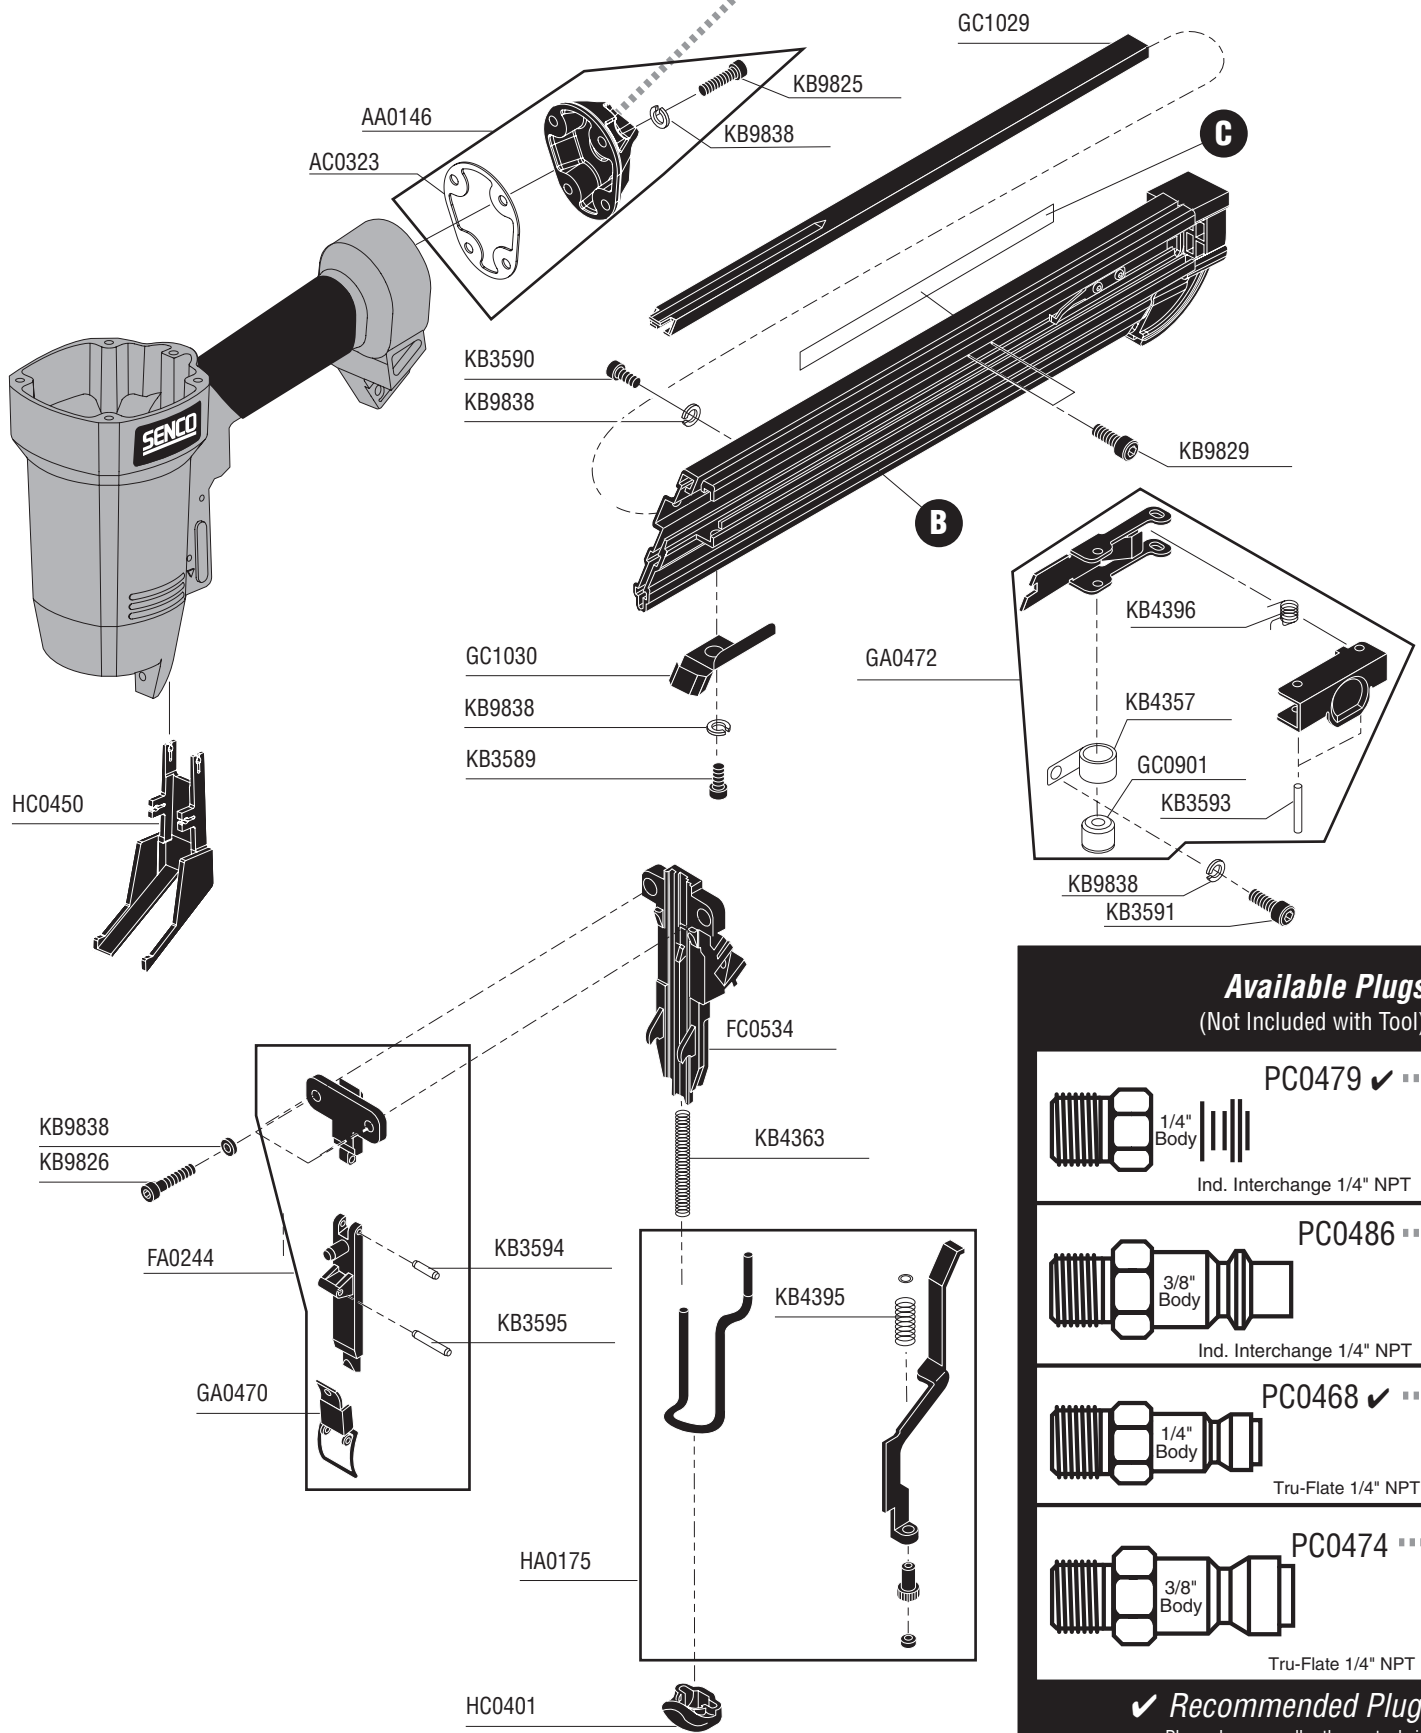

SENCO[®]

FinishPro[®] 35

15 ga. Angled Finish Nailer

Parts Reference Guide

*** Schematic drawings inside**

*Senco Products Inc.
8485 Broadwell Road
Cincinnati, Ohio 45244*

*Questions? Comments? call SENCO's toll-free Action-line:
1-800-543-4596 (North and South America Only)
or e-mail: toolprof@senco.com*

Tool #	Model	A	B	C
1Y0001N	Contact Actuation	HA0159	GA0471	HG0180
1Y0002N	Single Sequential	HA0174	GA0471	HG0180
1Y2001N	Contact Actuation	HB0303	GA0473	HG0181
1Y2002N	Single Sequential	HA0174	GA0473	HG0181
1Y3001N	Contact Actuation	HB0303	GA0471	HG0180
1Y3002N	Single Sequential	HA0174	GA0471	HG0180

FinishPro[®] 35

SENCO[®]

NFG01Y Revised March 28, 2007 (Replaces 2/6/06) © 2002, 2007 by SENC0 Products, Inc. Cincinnati, Ohio 45244 - U.S.A.

Available Plugs (Not Included with Tool)

	PC0479 ✓
1/4" Body	Ind. Interchange 1/4" NPT
	PC0486
3/8" Body	Ind. Interchange 1/4" NPT
	PC0468 ✓
1/4" Body	Tru-Flate 1/4" NPT
	PC0474
3/8" Body	Tru-Flate 1/4" NPT