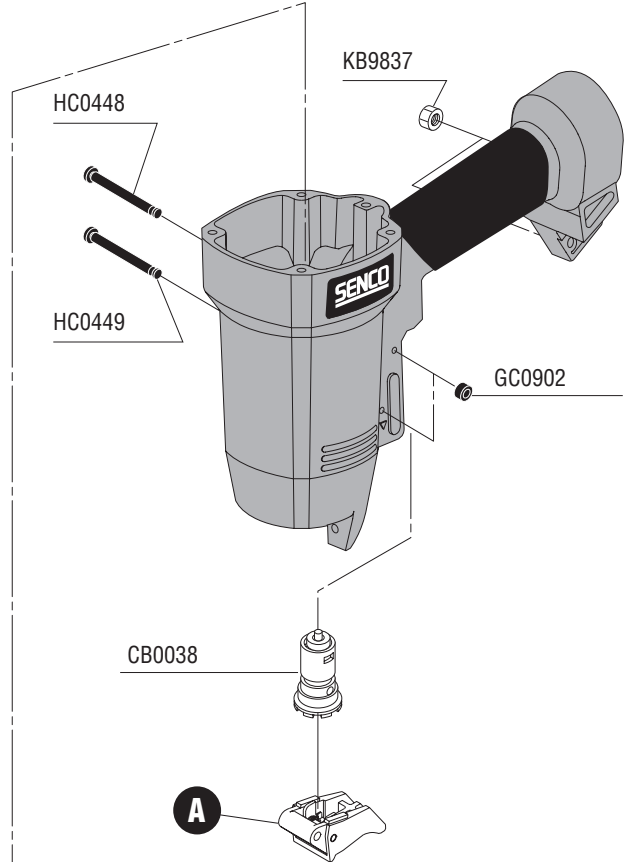

FinishPro® 35

SENCO®

Tool #	Model
1Y0001N	Contact Actuation
1Y0002N	Single Sequential
1Y2001N	Contact Actuation
1Y2002N	Single Sequential
1Y3001N	Contact Actuation
1Y3002N	Single Sequential

Tool #	Model	A	B	C
1Y0001N	Contact Actuation	HA0159	GA0471	HG0180
1Y0002N	Single Sequential	HA0174	GA0471	HG0180
1Y2001N	Contact Actuation	HB0303	GA0473	HG0181
1Y2002N	Single Sequential	HA0174	GA0473	HG0181
1Y3001N	Contact Actuation	HB0303	GA0471	HG0180
1Y3002N	Single Sequential	HA0174	GA0471	HG0180