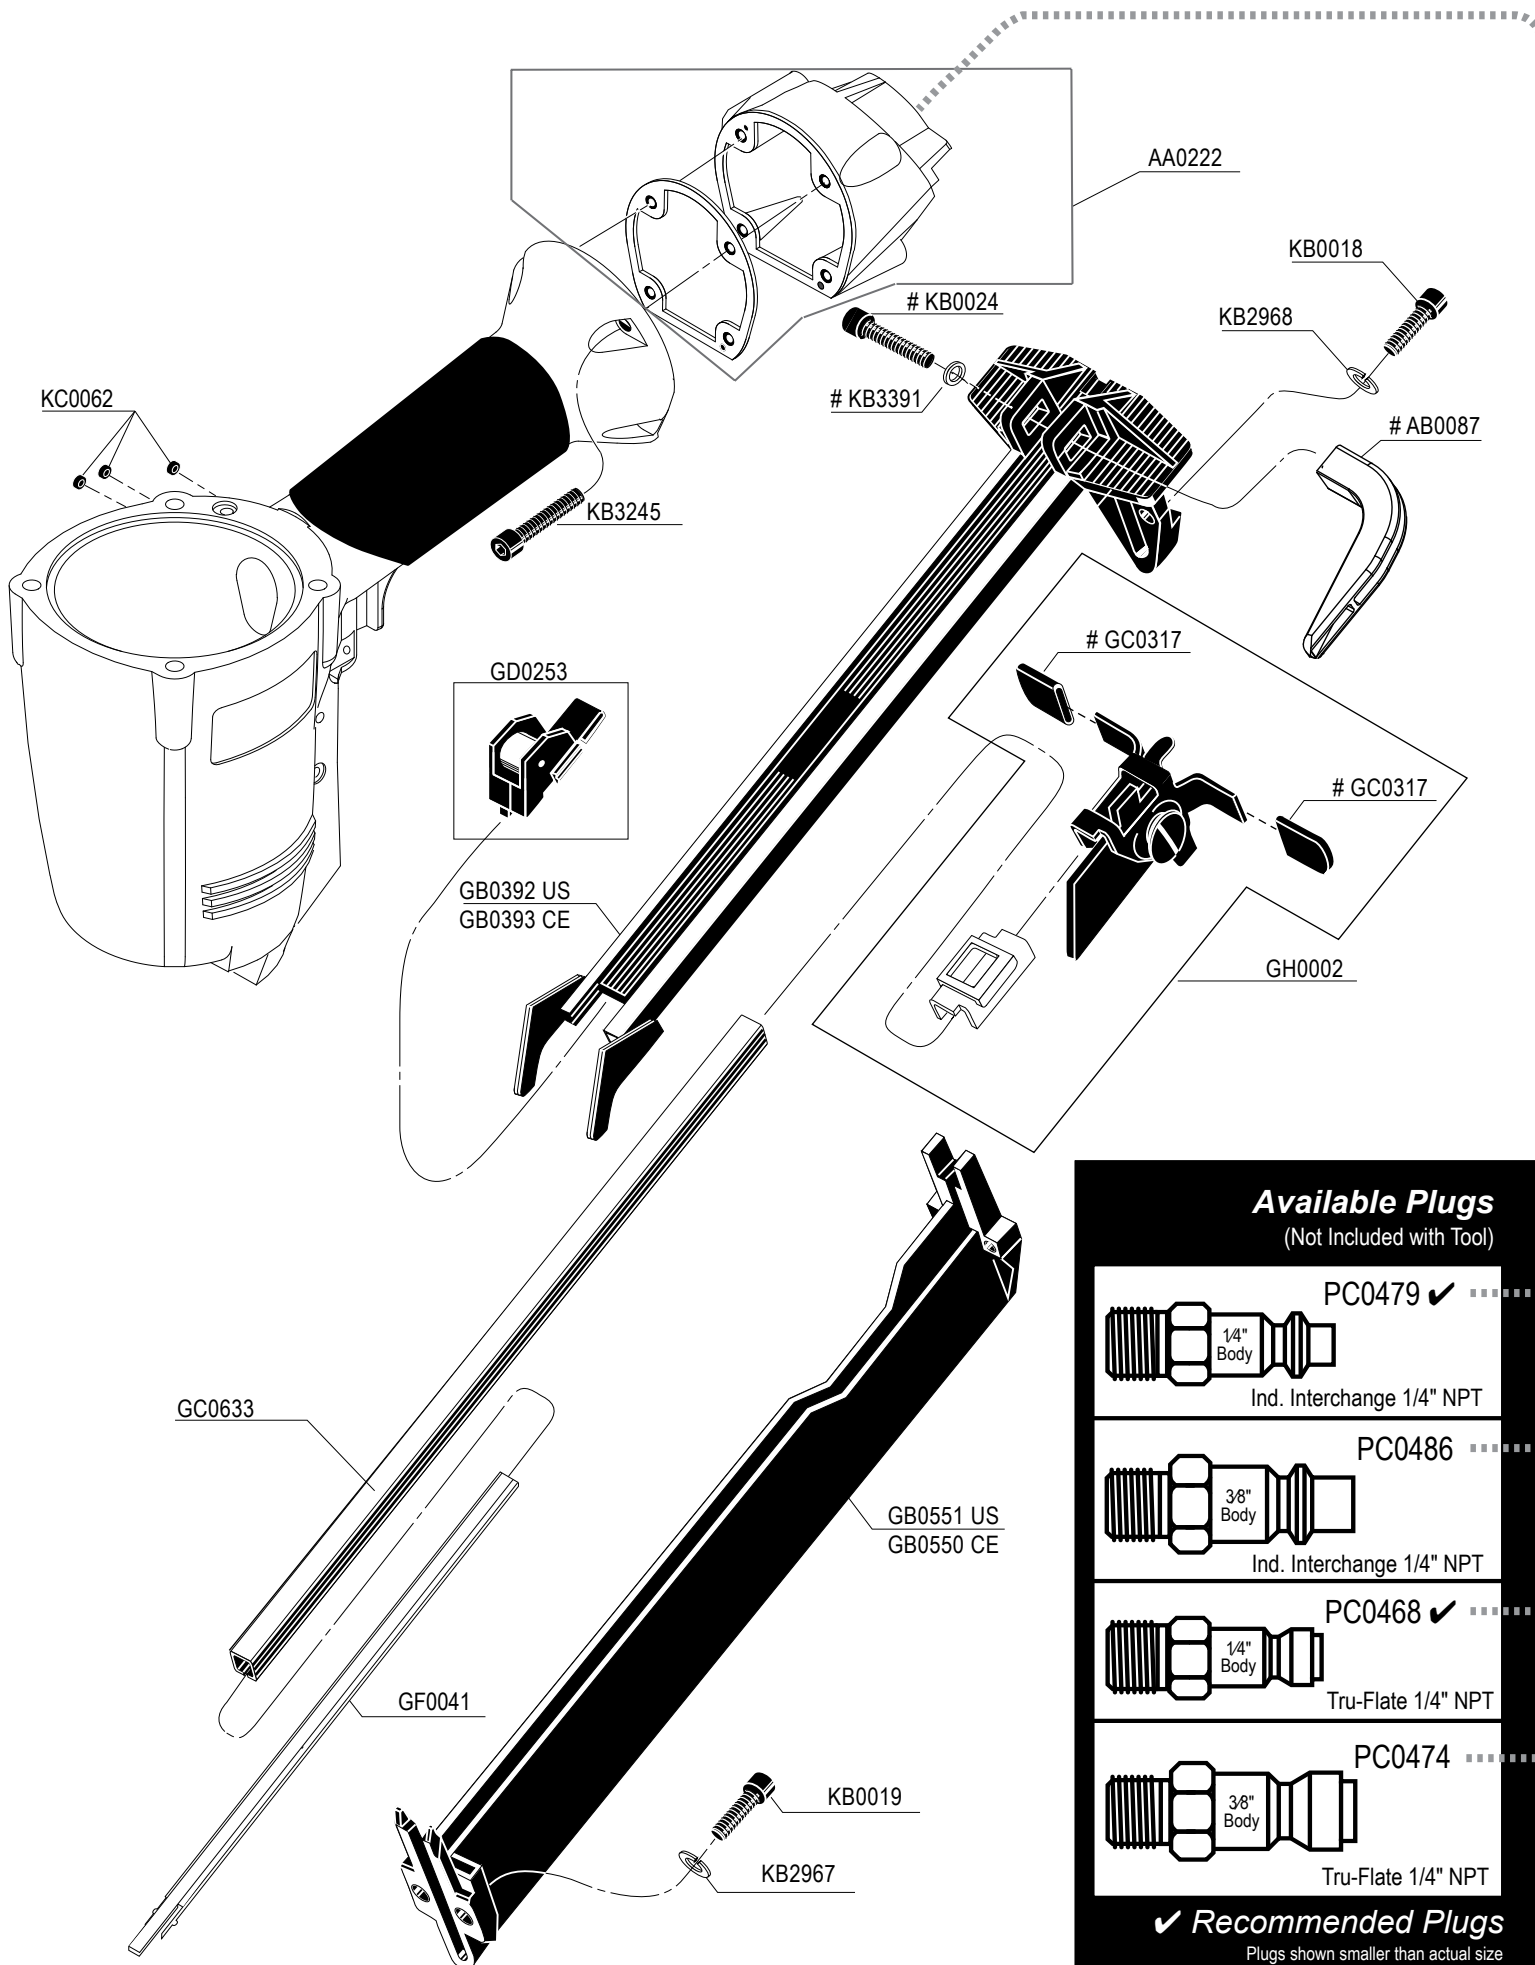

Available Plugs

(Not Included with Tool)

- PC0479 ✓

1/4" Body

Ind. Interchange 1/4" NPT
- PC0486

3/8" Body

Ind. Interchange 1/4" NPT
- PC0468 ✓

1/4" Body