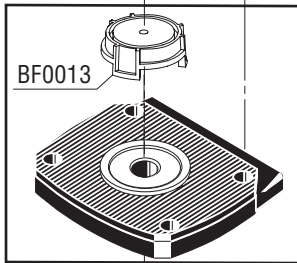

# *Parts Reference Guide*

**Repair Kit****YK0376****\* Schematic drawings inside**

Senco Products Inc.  
8485 Broadwell Road  
Cincinnati, Ohio 45244

Questions? Comments? call Senco's toll-free Action-line:  
1-800-543-4596 (North and South America Only)  
or e-mail: [toolprof@senco.com](mailto:toolprof@senco.com)

Visit Our Website: [www.senco.com](http://www.senco.com)

BC0197  
Roofers

BB0092

BC0138

LB5046  
LB0030

BA0096

B

BF0140