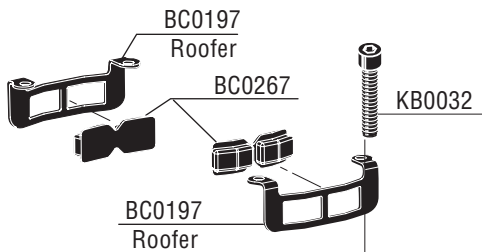

BC0197
Roofers

BB0092

BC0138