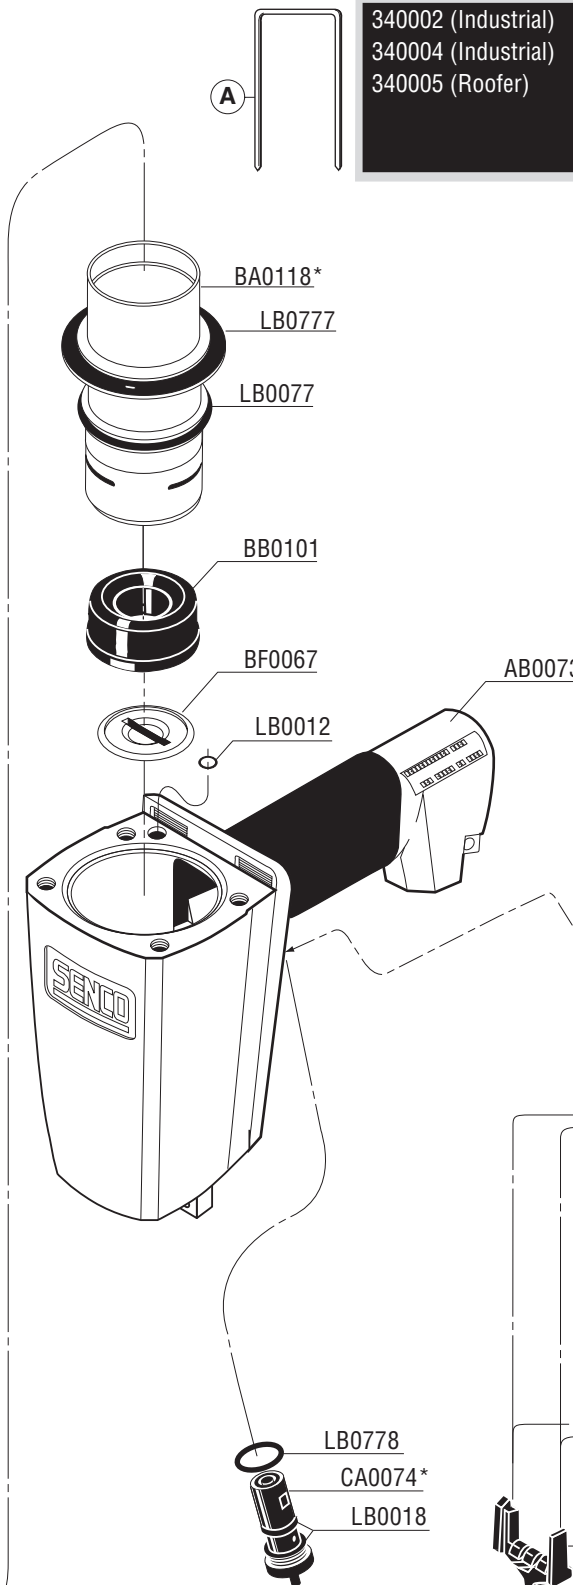

# *Parts Reference Guide*

**Repair Kit****YK0376****\* Schematic drawings inside**

Senco Products Inc.  
8485 Broadwell Road  
Cincinnati, Ohio 45244

Questions? Comments? call Senco's toll-free Action-line:  
1-800-543-4596 (North and South America Only)  
or e-mail: [toolprof@senco.com](mailto:toolprof@senco.com)

Visit Our Website: [www.senco.com](http://www.senco.com)

BC0197  
Roofers

BB0092

BC0138

LB5046  
LB0030

BA0096

B

BF0140

A

BA0118\*

LB0777

LB0077

BB0101

BF0067

LB0012

AB0073

### Available Plugs

(Not Included with Tool)

	<b>PC0479</b> ✓
1/4" Body	
Ind. Interchange 1/4" NPT	
	<b>PC0486</b>
3/8" Body	
Ind. Interchange 1/4" NPT	
	<b>PC0468</b> ✓
1/4" Body	
Tru-Flate 1/4" NPT	
	<b>PC0474</b>
3/8" Body	
Tru-Flate 1/4" NPT	