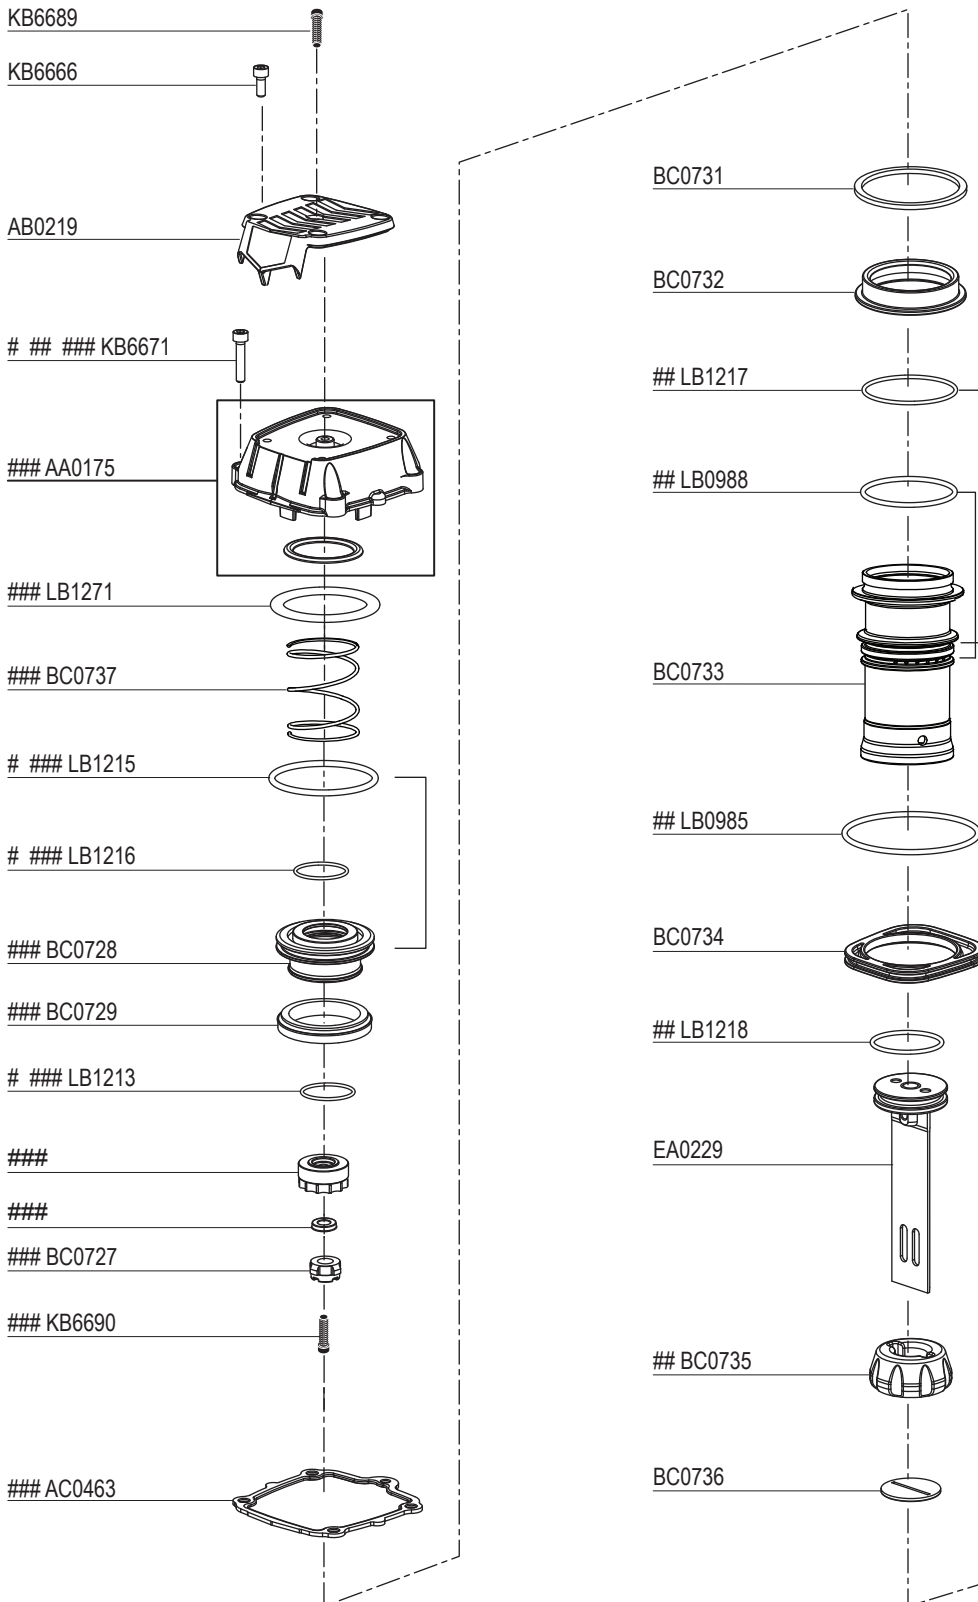

= Contents of YK0783 Kit
= Contents of YK0784 Kit
= Contents of YK0818 Kit

Tool #	Model
4W0001N	Contact-Actuation
4W2001N	Contact-Actuation

Available Triggers

HA0287
Contact-Actuation

HA0236
Single Sequential