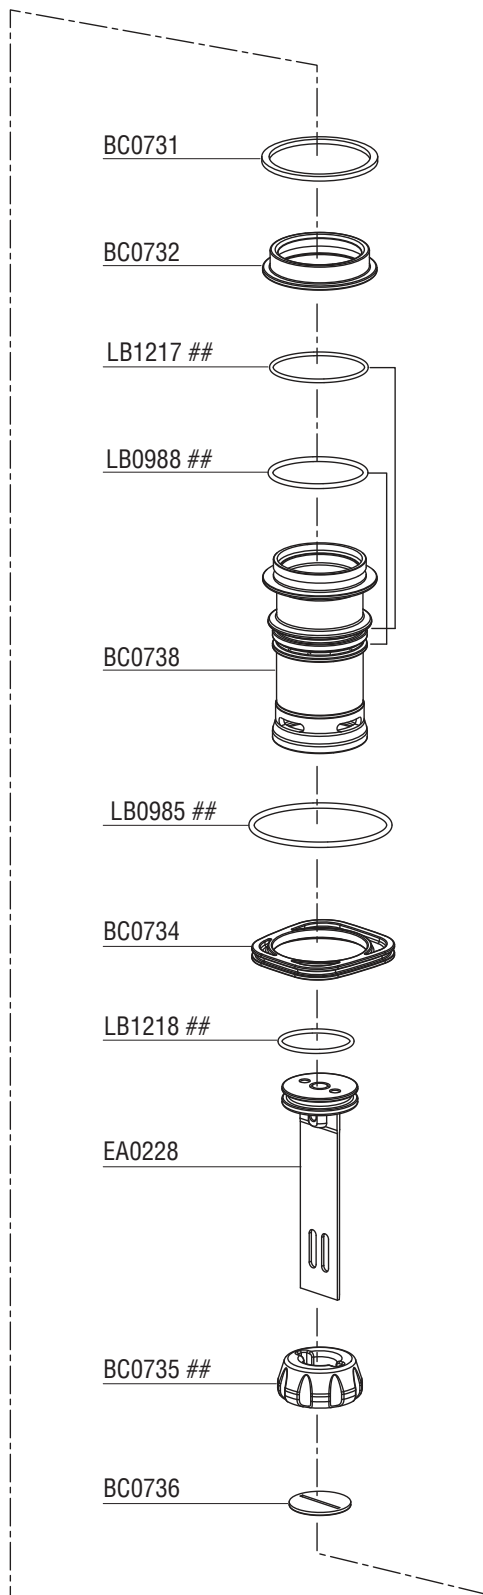

Tool #	Model
4Y0001N	Contact-Actuation
4Y2001N	Contact-Actuation

Available Triggers	
HA0287 Contact-Actuation	HA0236 Single Sequential

Contents Of YK0783 Repair Kit
Contents Of YK0784 Repair Kit
Contents Of YK0819 Repair Kit