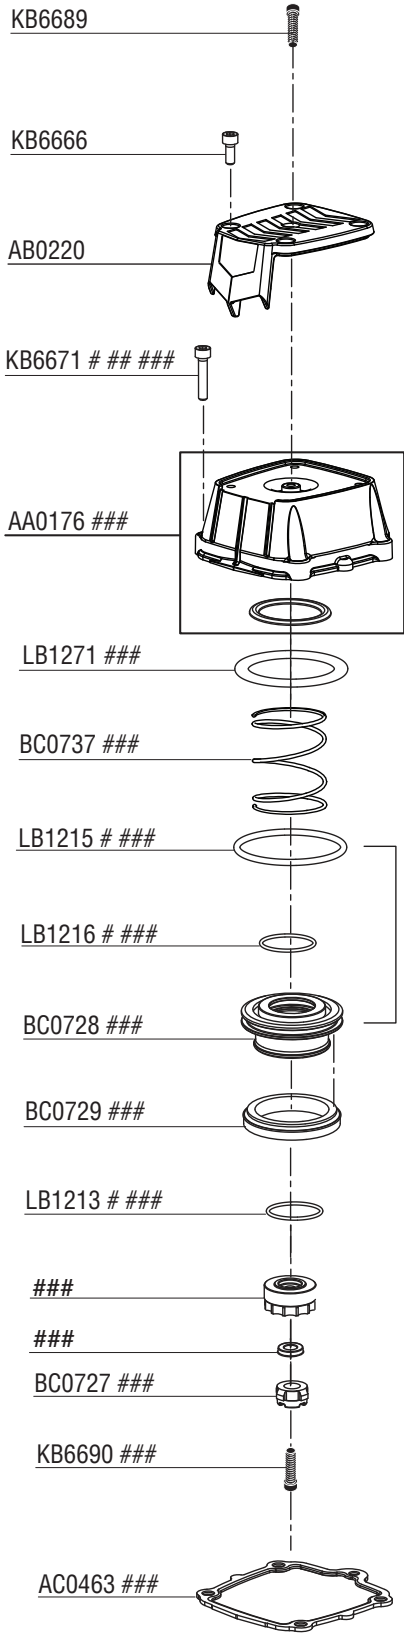

Tool #	Model
4Y0001N	Contact-Actuation
4Y2001N	Contact-Actuation

Available Triggers	
HA0287 Contact-Actuation	HA0236 Single Sequential

Contents Of YK0783 Repair Kit
Contents Of YK0784 Repair Kit
Contents Of YK0819 Repair Kit