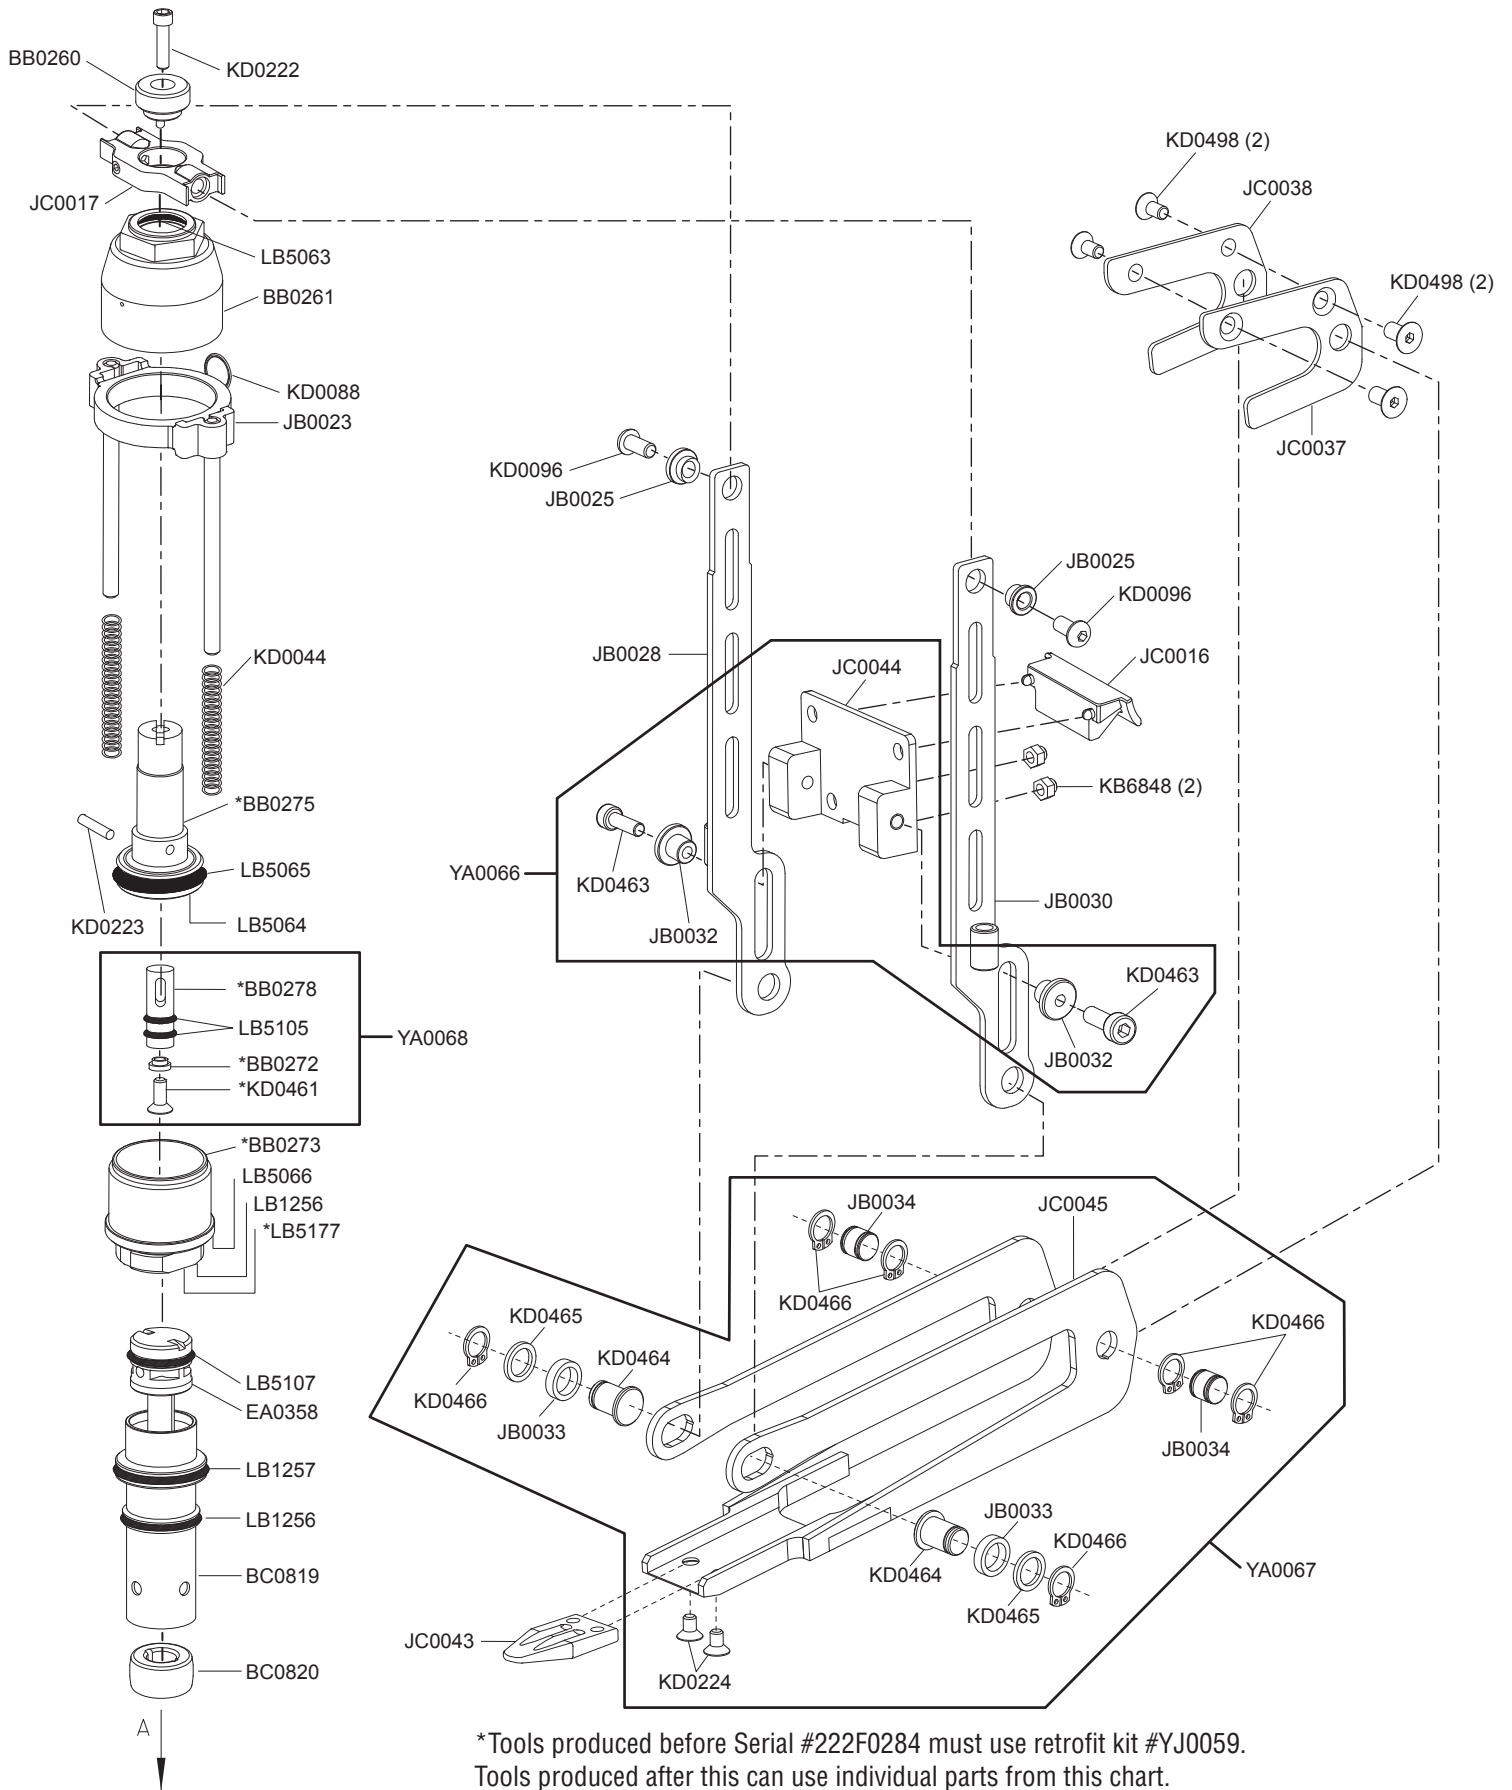

*Tools produced before Serial #222F0284 must use retrofit kit #YJ0059.
Tools produced after this can use individual parts from this chart.