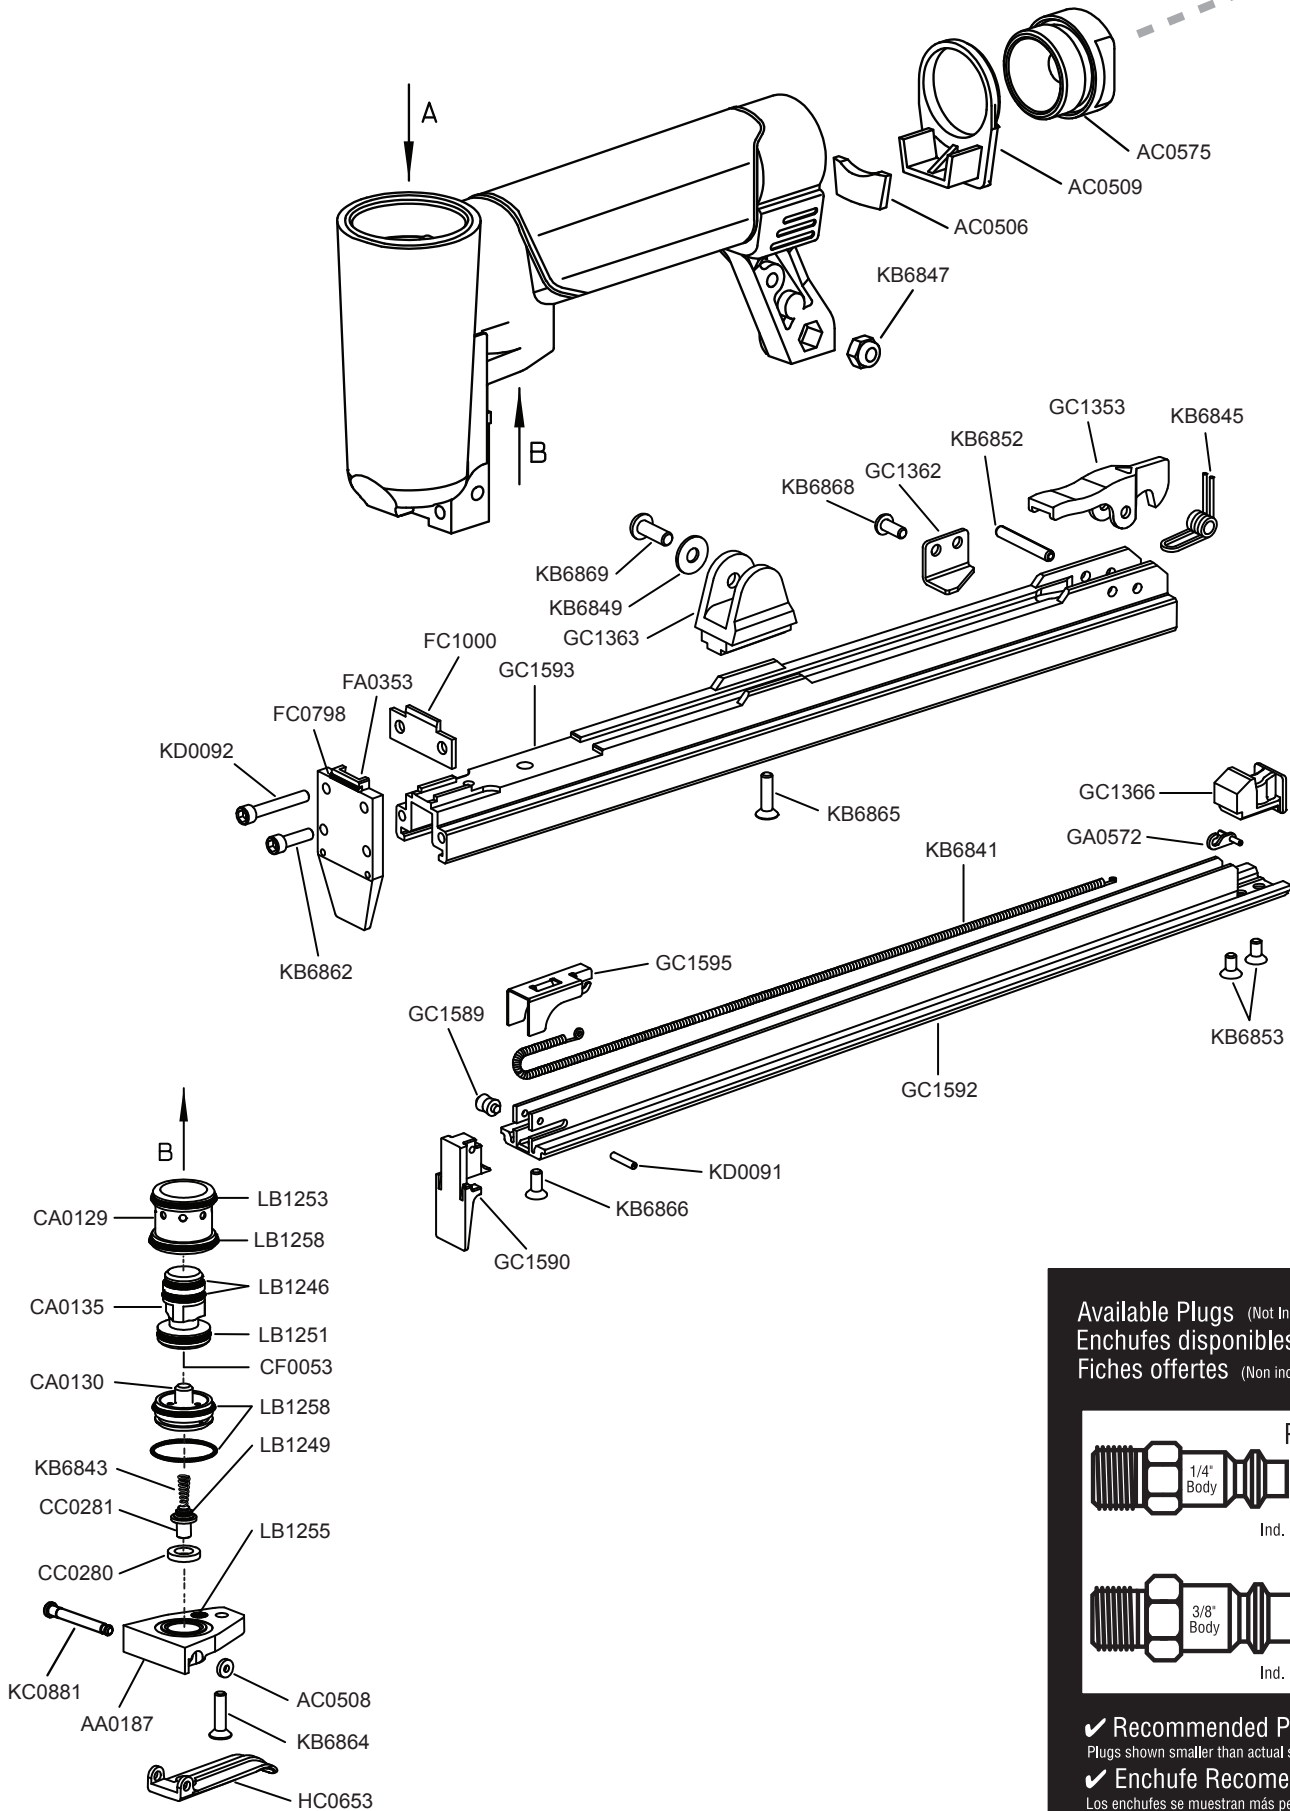

*Tools produced before Serial #197F0766 must use retrofit kit #YJ0056.
Tools produced after this can use individual parts from this chart.

18 Ga. 7/16" Crown Sisal Anvil Clinching Stapler

F75SXP

Available Plugs (Not Included with Tool)
 Enchufes disponibles (No se incluyen con la herramienta)
 Fiches offertes (Non incluses avec l'outil)