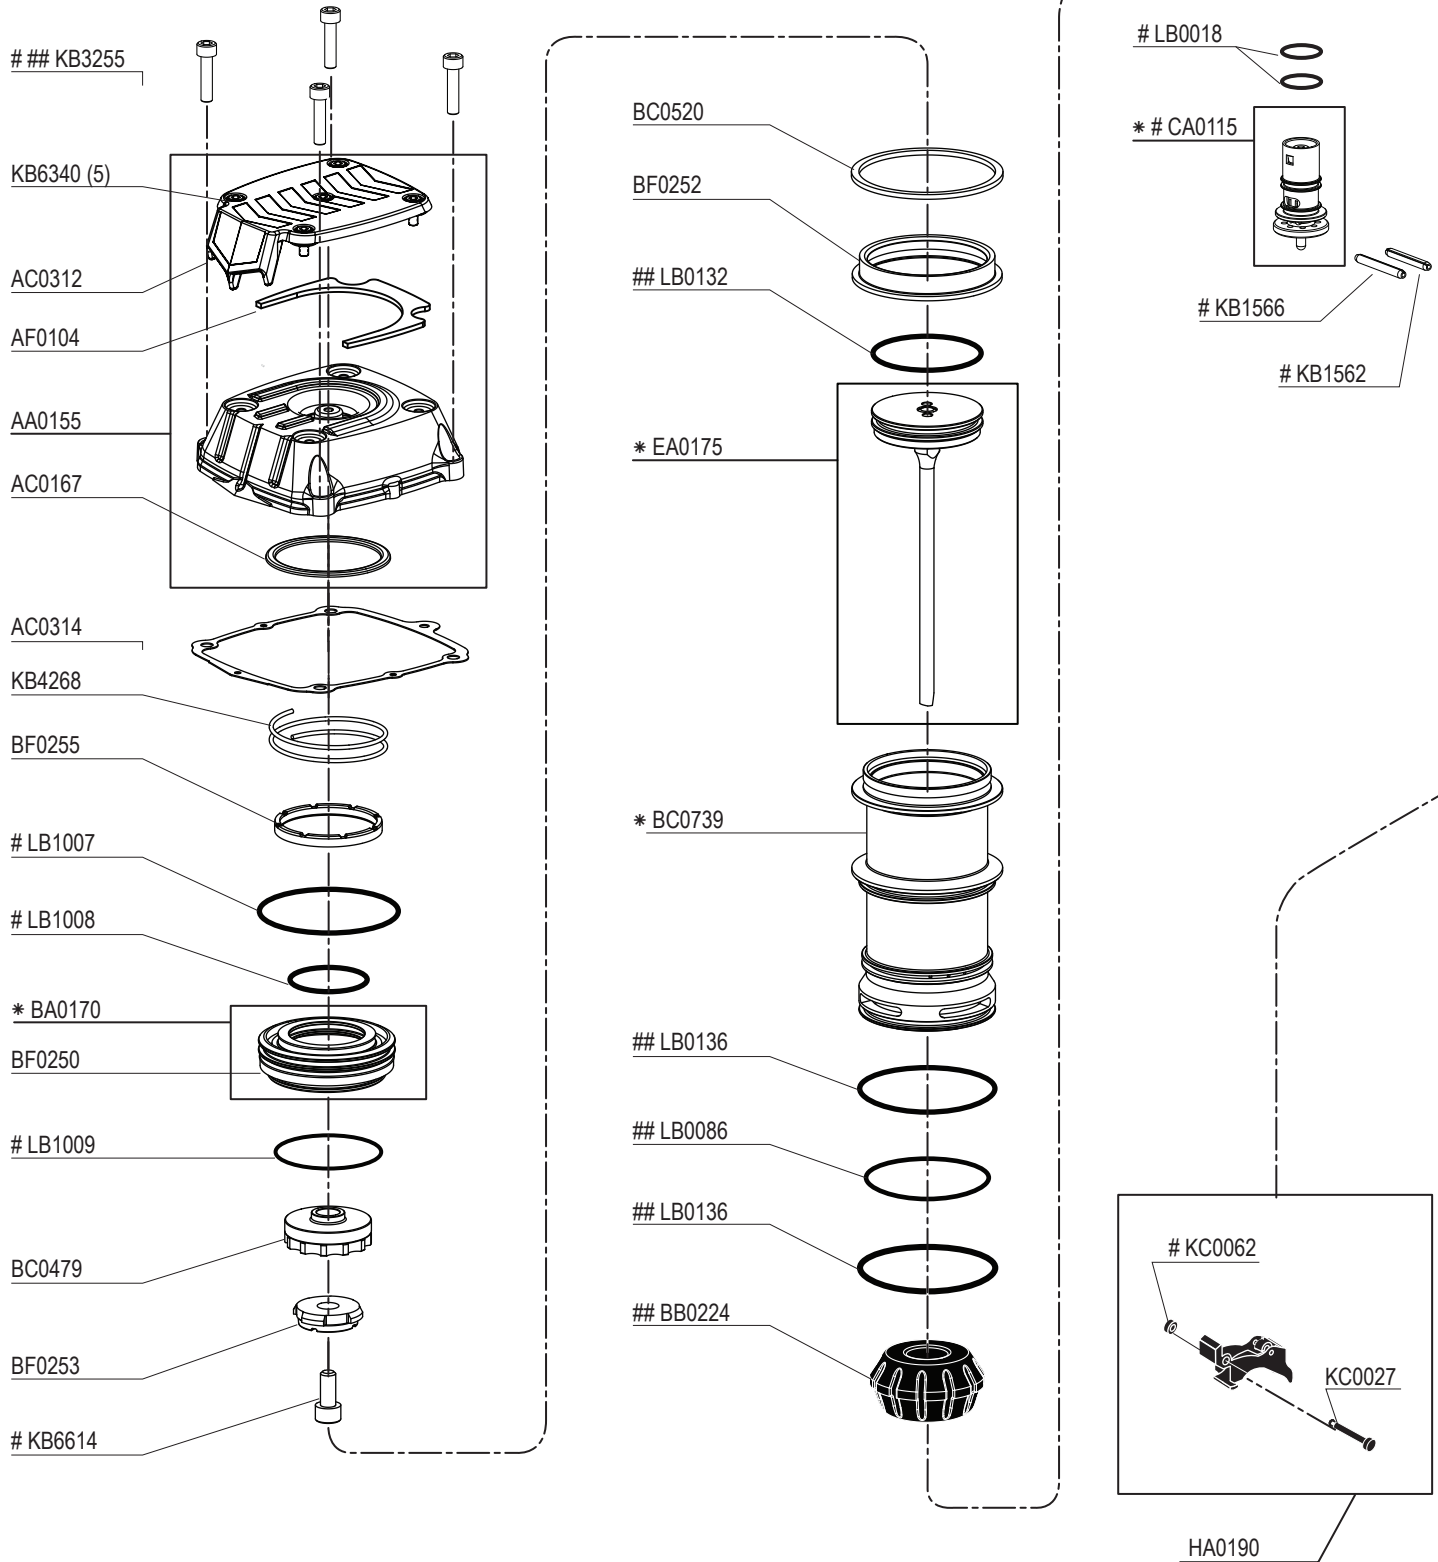

= Contents of YK0444 Kit
= Contents of YK0445 Kit

Tool #
4H0101N

* Does Not Include O-rings
* No incluye sellos de gomas
* Joints exclus