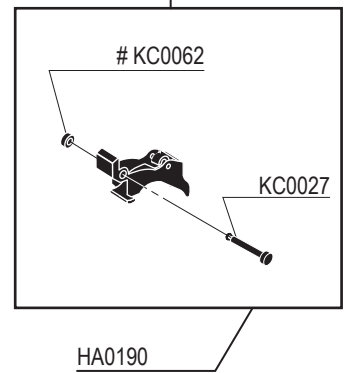

= Contents of YK0444 Kit
= Contents of YK0445 Kit

Tool #
4Z0101N

- Does Not Include O-rings
- No incluye sellos de gomas
- Joints exclus