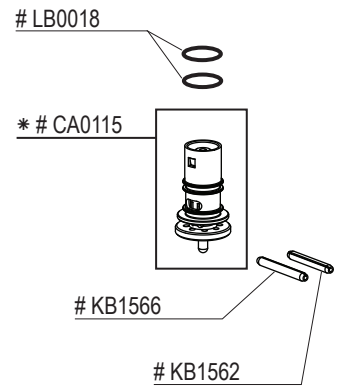

= Contents of YK0444 Kit
= Contents of YK0445 Kit

Tool #
4Z0101N

- Does Not Include O-rings
- No incluye sellos de gomas
- Joints exclus