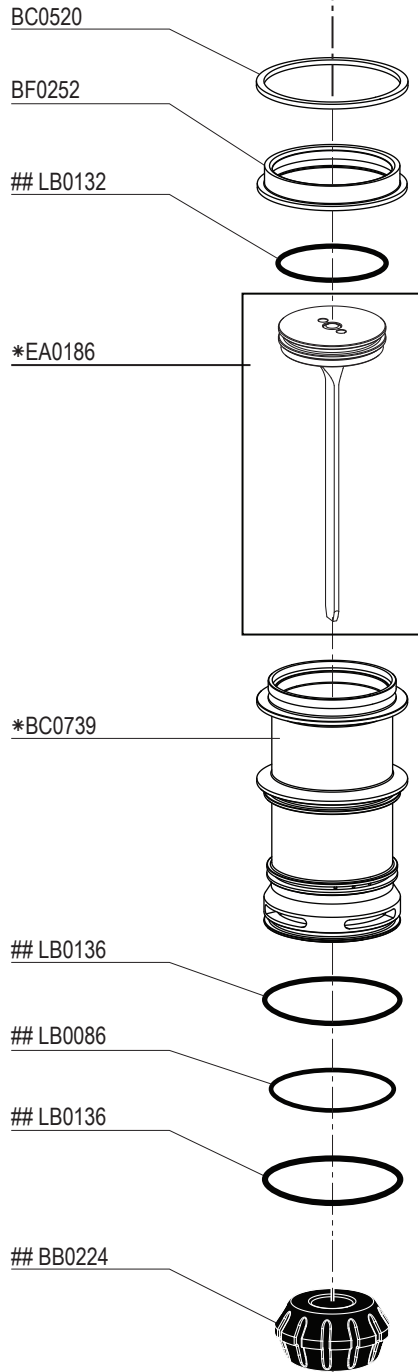

= Contents of YK0444 Kit
= Contents of YK0445 Kit

Tool #
4Z0101N

- Does Not Include O-rings
- No incluye sellos de gomas
- Joints exclus