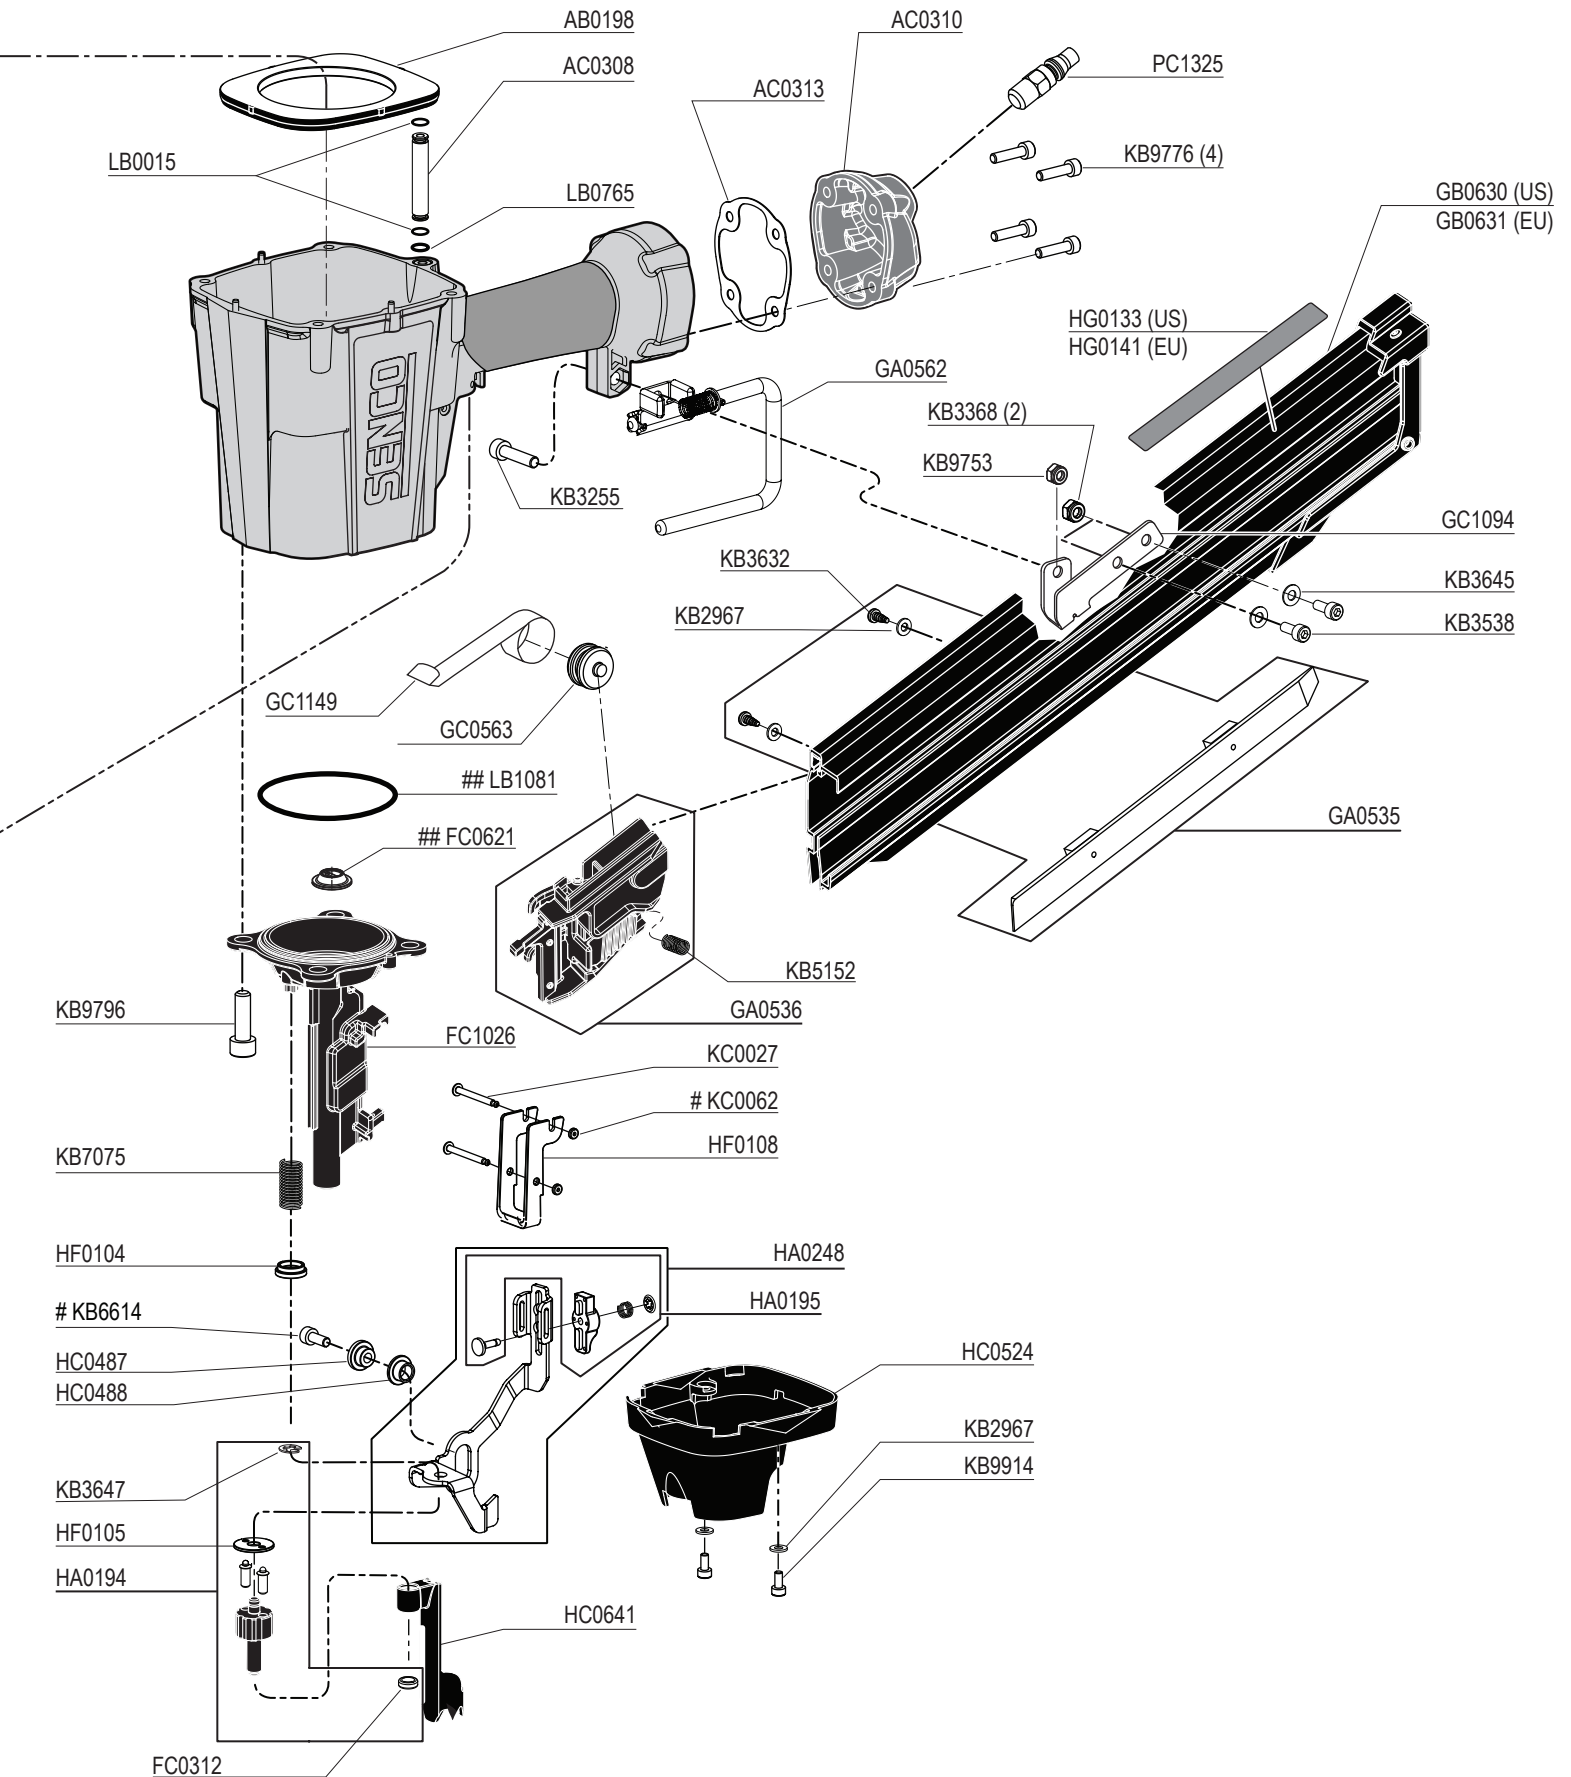

3 1/4" Clipped Head Framing Nailer

FramePro 325XP