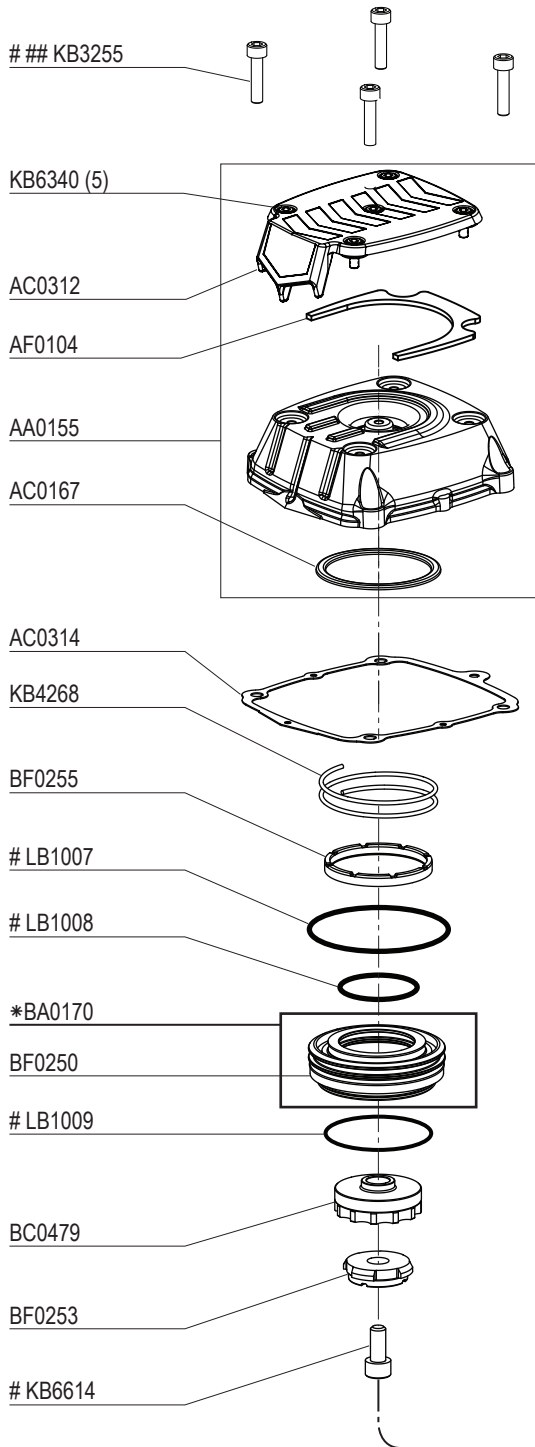

= Contents of YK0444 Kit
= Contents of YK0445 Kit

Tool #
4Z0101N

- Does Not Include O-rings
- No incluye sellos de gomas
- Joints exclus