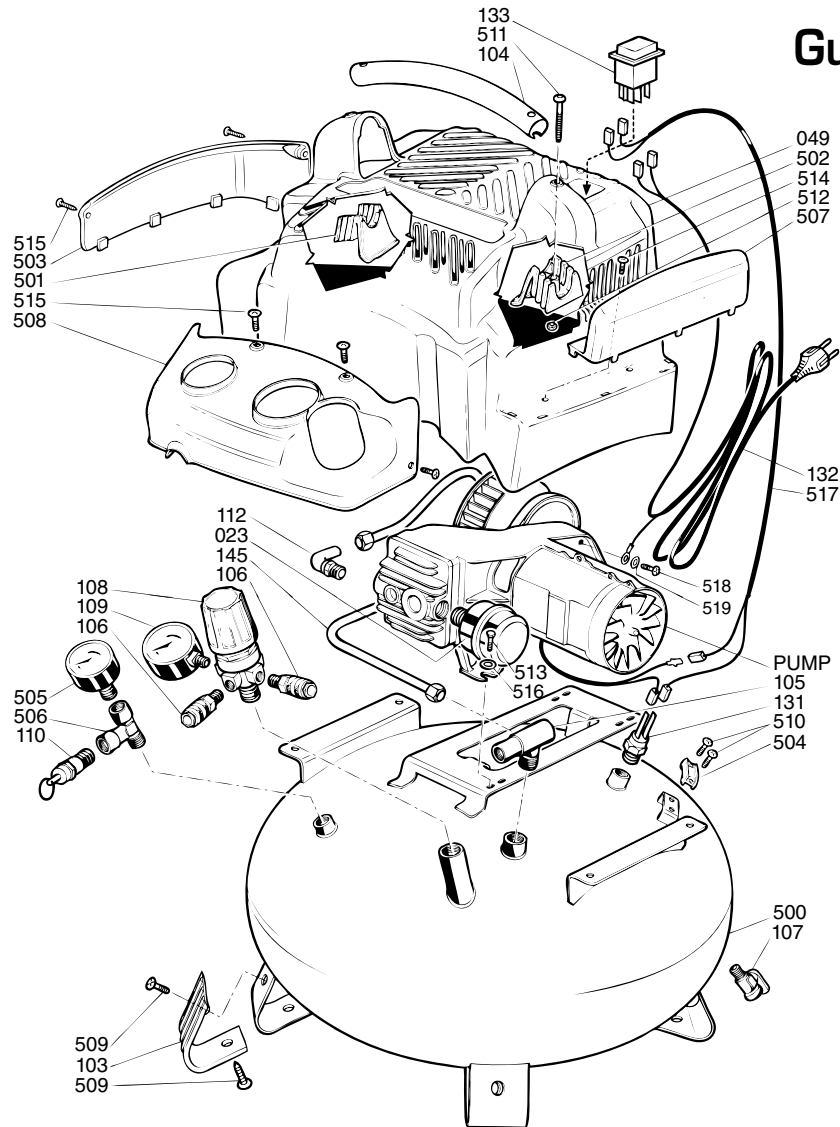

Compresor de aire eléctrico 1-1/2 HP

Guía de referencia de piezas

Item	Code	Description for PARTS LIST	Qty	Item	Code	Description for PARTS LIST	Qty
023	9054006	Air Filter	1	503	9038778	Plastic Pocket	1
049	9038777	Shroud	1	504	9064009	Lock Cable	1
103	9038773	Rubber Foot	4	505	9052150	Gauge 1.5"	1
104	9083713	Handle	1	506	9050512	"T" (FFM) Connection	1
105	9048104	Check Valve	1	507	9038779	Cord Hook	1
106	9047086	Quick Coupling	2	508	9038774	Control Panel	1
107	9047062	Draining Valve	1	509	9115012	Screw 6x16 TE	8
108	9051181	Pressure Regulator	1	510	9142592	Screw Parker AB 3,9x16	2
109	9052149	Gauge 2"	1	511	9104186	Screw 6x50 TBEI	2
110	9049115	Safety Valve	1	512	9412055	Nut M6	2
112	9050601	Elbow	1	513	9101094	Screw 6x14 TCEI	3
131	9063227	Pressure Switch	1	514	9104148	Screw 6x20 TBEI	4
132	9412185	Cord With Plug	1	515	9142772	Screw Parker AB 4,2x16	6
133	9414765	Power Switch	1	516	9131654	Washer 6x12x1,5	3
145	9417465	Exhaust Tube Assembly	1	517	9065704	Cable 2 Wires	1
500	9413443086	Air Tank	1	518	9114042	Screw 4x8	1
501	9038775	Handle Locker (Right)	1	519	9134300	Washer M4	1
502	9038776	Handle Locker (Left)	1	PUMP	9417021	Pump OI197 V120	1