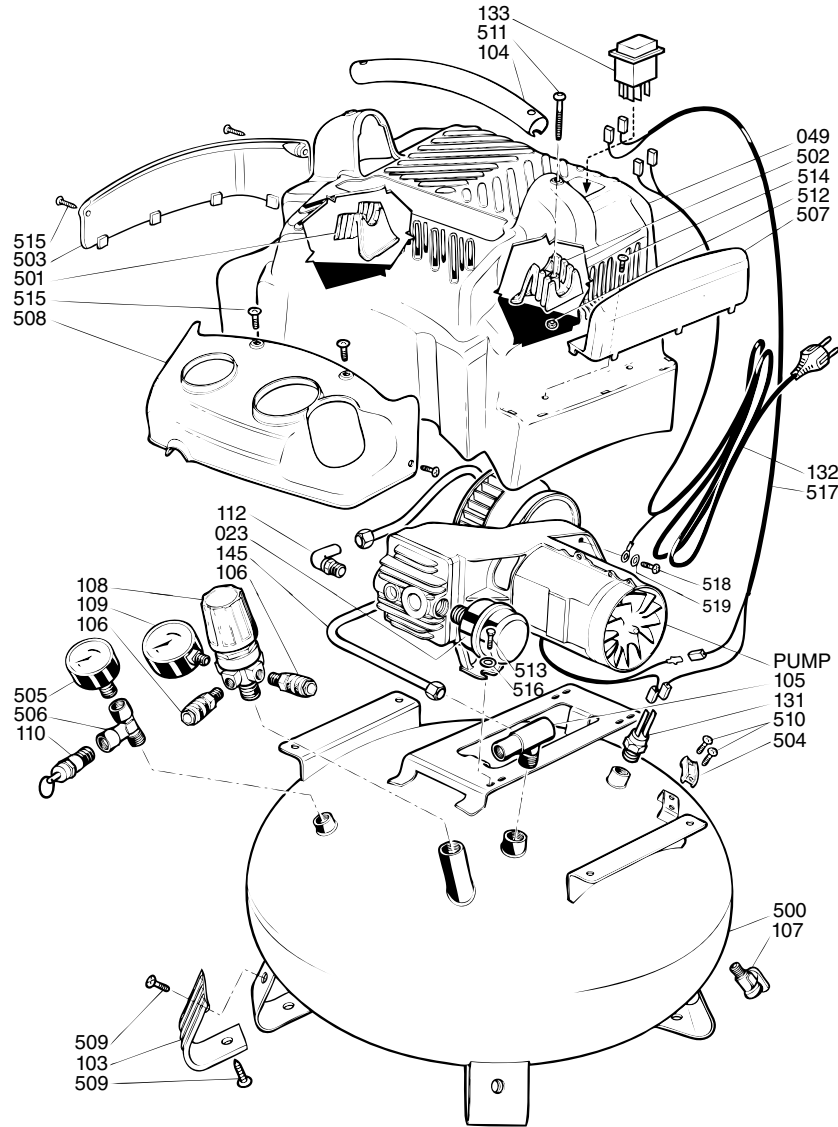

Compresseur d'air électrique 1-1/2 CV

Pièces Guide
de référence

Item	Code	Description for PARTS LIST	Qty	Item	Code	Description for PARTS LIST	Qty
023	9054006	Air Filter	1	503	9038778	Plastic Pocket	1
049	9038777	Shroud	1	504	9064009	Lock Cable	1
103	9038773	Rubber Foot	4	505	9052150	Gauge 1.5"	1
104	9083713	Handle	1	506	9050512	"T" (FFM) Connection	1
105	9048104	Check Valve	1	507	9038779	Cord Hook	1
106	9047086	Quick Coupling	2	508	9038774	Control Panel	1
107	9047062	Draining Valve	1	509	9115012	Screw 6x16 TE	8
108	9051181	Pressure Regulator	1	510	9142592	Screw Parker AB 3,9x16	2
109	9052149	Gauge 2"	1	511	9104186	Screw 6x50 TBEI	2
110	9049115	Safety Valve	1	512	9412055	Nut M6	2
112	9050601	Elbow	1	513	9101094	Screw 6x14 TCEI	3
131	9063227	Pressure Switch	1	514	9104148	Screw 6x20 TBEI	4
132	9412185	Cord With Plug	1	515	9142772	Screw Parker AB 4,2x16	6
133	9414765	Power Switch	1	516	9131654	Washer 6x12x1,5	3
145	9417465	Exhaust Tube Assembly	1	517	9065704	Cable 2 Wires	1
500	9413443086	Air Tank	1	518	9114042	Screw 4x8	1
501	9038775	Handle Locker (Right)	1	519	9134300	Washer M4	1
502	9038776	Handle Locker (Left)	1	PUMP	9417021	Pump OI197 V120	1