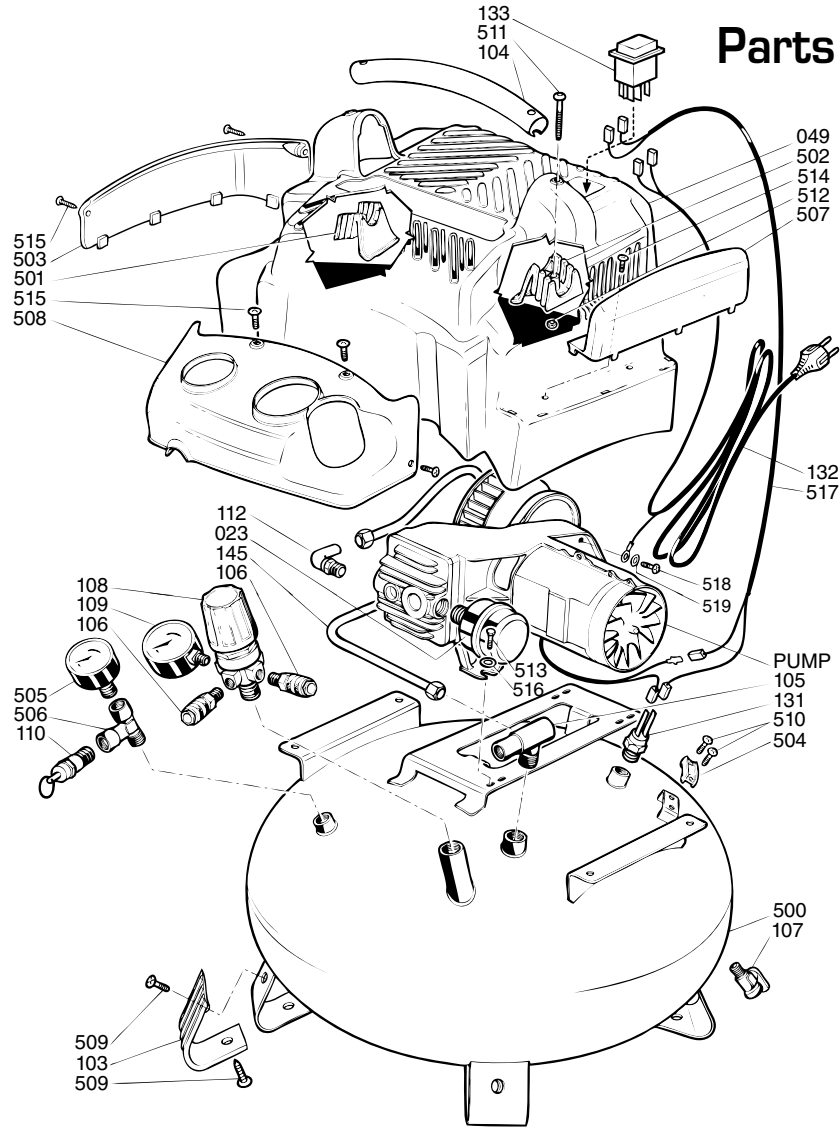

1-1/2 HP Electric Air Compressor

Parts Reference Guide

| Item | Code | Description for PARTS LIST | Qty | Item | Code | Description for PARTS LIST | Qty |
|------|------------|----------------------------|-----|------|---------|----------------------------|-----|
| 023 | 9054006 | Air Filter | 1 | 503 | 9038778 | Plastic Pocket | 1 |
| 049 | 9038777 | Shroud | 1 | 504 | 9064009 | Lock Cable | 1 |
| 103 | 9038773 | Rubber Foot | 4 | 505 | 9052150 | Gauge 1.5" | 1 |
| 104 | 9083713 | Handle | 1 | 506 | 9050512 | "T" (FFM) Connection | 1 |
| 105 | 9048104 | Check Valve | 1 | 507 | 9038779 | Cord Hook | 1 |
| 106 | 9047086 | Quick Coupling | 2 | 508 | 9038774 | Control Panel | 1 |
| 107 | 9047062 | Draining Valve | 1 | 509 | 9115012 | Screw 6x16 TE | 8 |
| 108 | 9051181 | Pressure Regulator | 1 | 510 | 9142592 | Screw Parker AB 3,9x16 | 2 |
| 109 | 9052149 | Gauge 2" | 1 | 511 | 9104186 | Screw 6x50 TBEI | 2 |
| 110 | 9049115 | Safety Valve | 1 | 512 | 9412055 | Nut M6 | 2 |
| 112 | 9050601 | Elbow | 1 | 513 | 9101094 | Screw 6x14 TCEI | 3 |
| 131 | 9063227 | Pressure Switch | 1 | 514 | 9104148 | Screw 6x20 TBEI | 4 |
| 132 | 9412185 | Cord With Plug | 1 | 515 | 9142772 | Screw Parker AB 4,2x16 | 6 |
| 133 | 9414765 | Power Switch | 1 | 516 | 9131654 | Washer 6x12x1,5 | 3 |
| 145 | 9417465 | Exhaust Tube Assembly | 1 | 517 | 9065704 | Cable 2 Wires | 1 |
| 500 | 9413443086 | Air Tank | 1 | 518 | 9114042 | Screw 4x8 | 1 |
| 501 | 9038775 | Handle Locker (Right) | 1 | 519 | 9134300 | Washer M4 | 1 |
| 502 | 9038776 | Handle Locker (Left) | 1 | PUMP | 9417021 | Pump OI197 V120 | 1 |