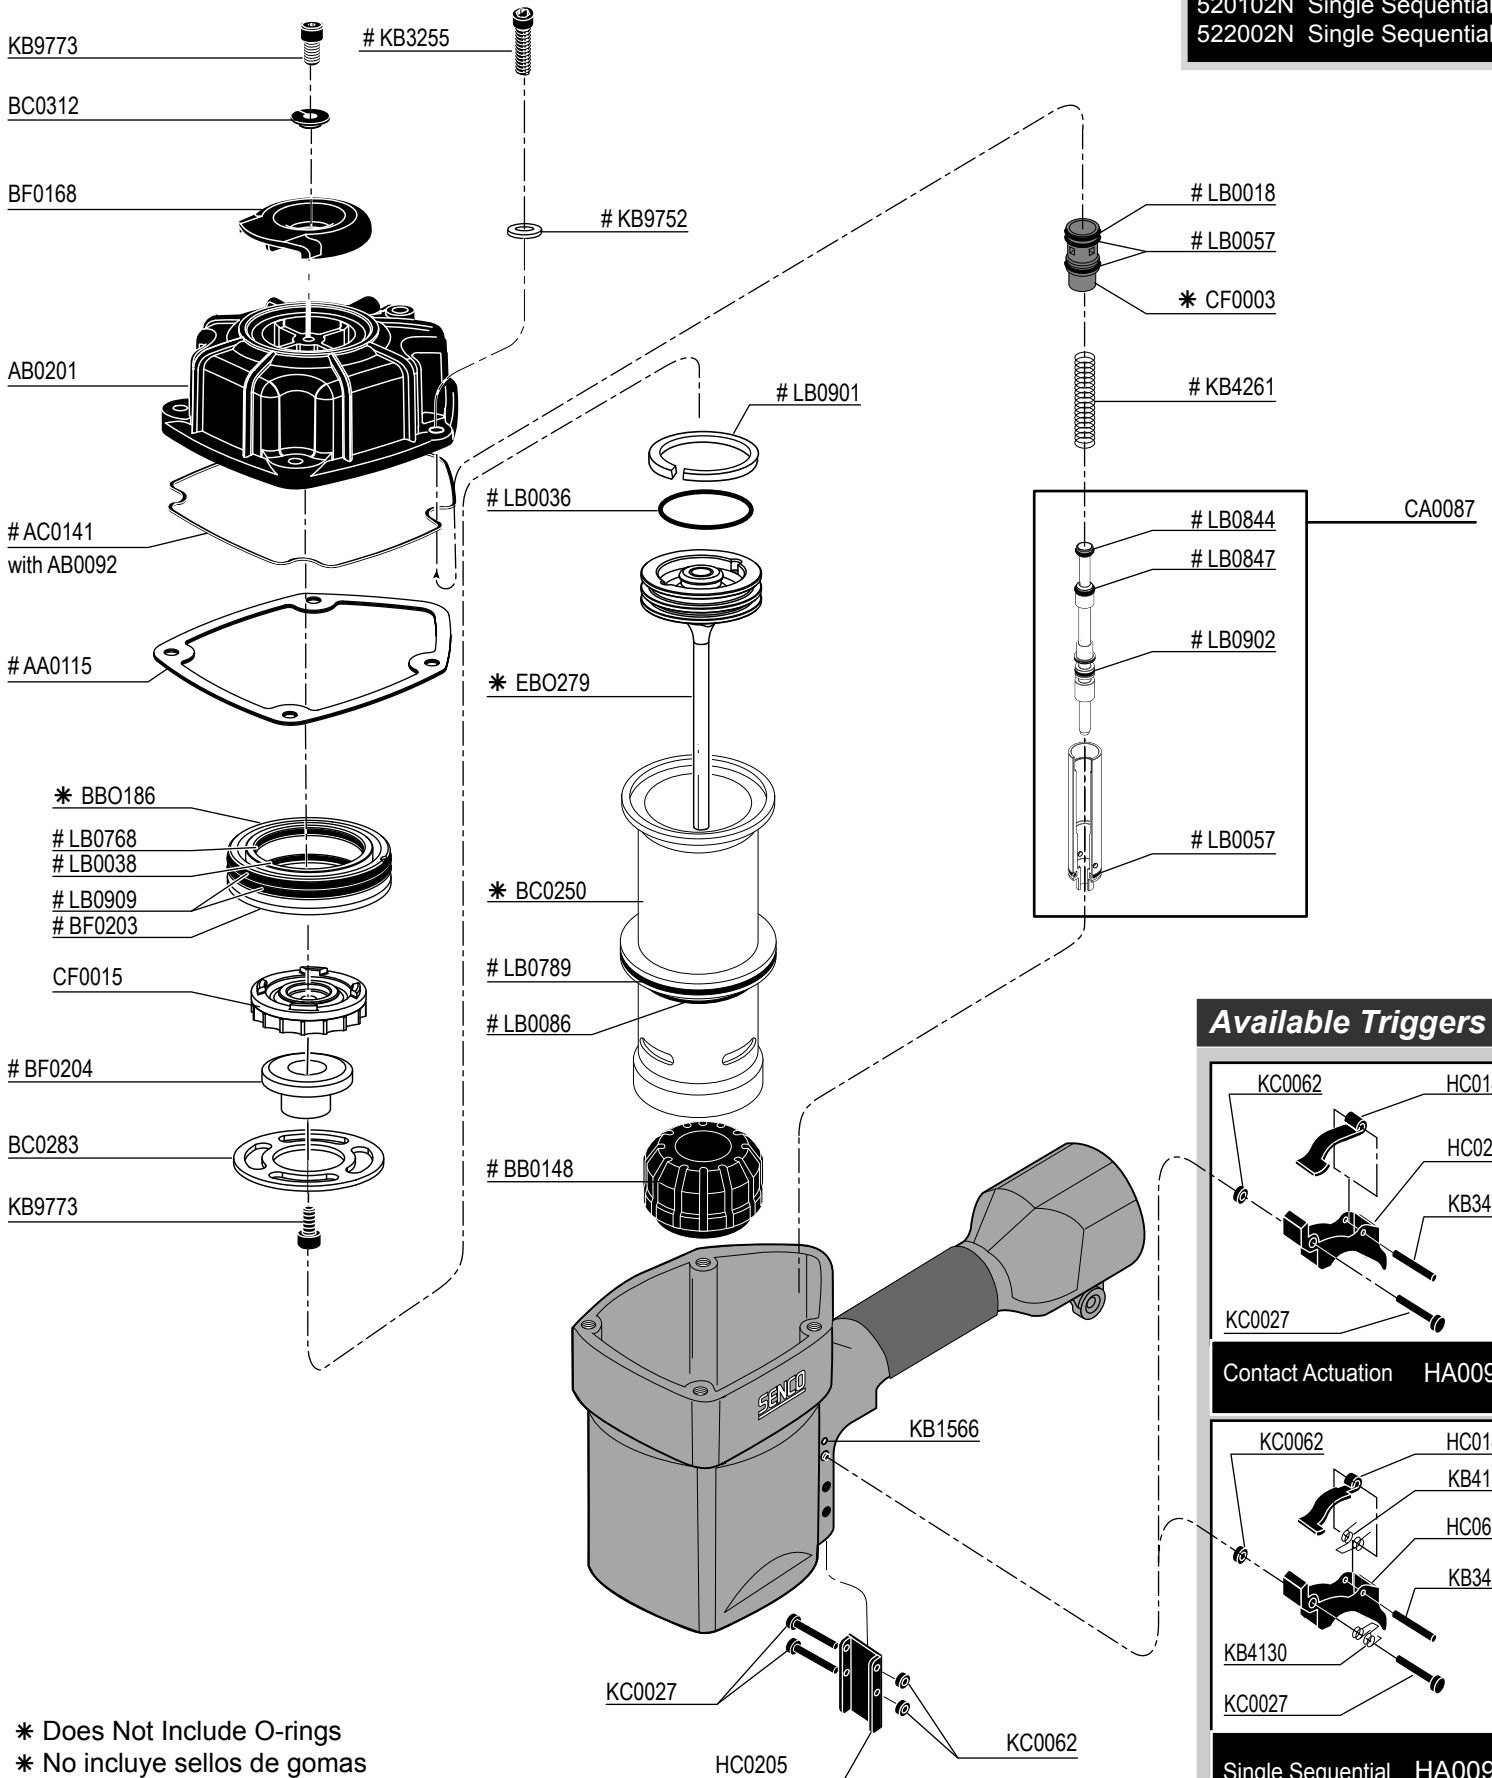

= Contents of YK0366 Repair Kit

Tool #	Model
520101N	Contact Actuation
522001N	Contact Actuation
520102N	Single Sequential
522002N	Single Sequential

- Does Not Include O-rings
- No incluye sellos de gomas
- Joints exclus