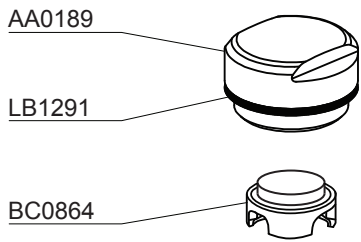

Contents of YK0802 Kit
Contents of YK0804 Kit