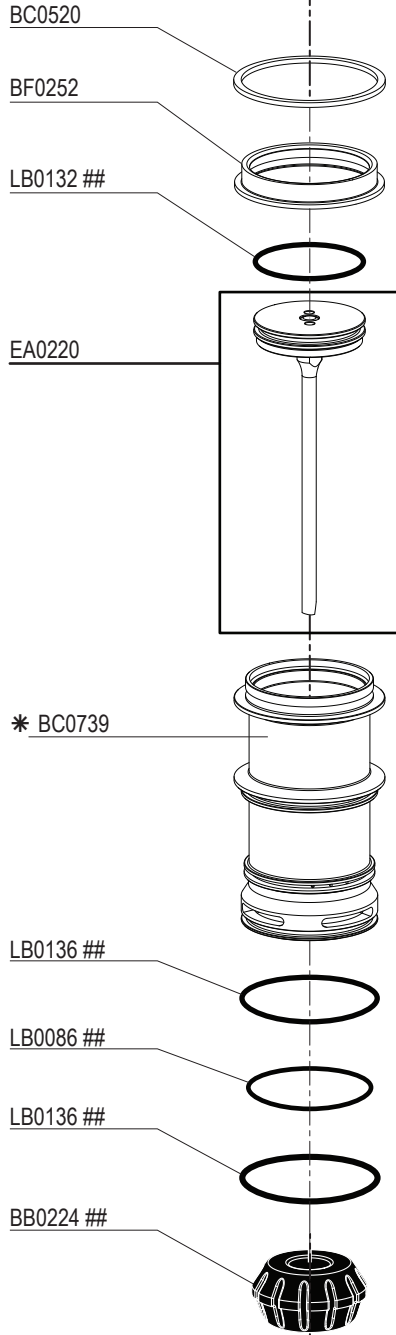

Contents of YK0444 Repair Kit
Contents of YK0445 Repair Kit

Tool #
7J0009N

- Does Not Include O-rings
- No incluye sellos de gomas
- Joints exclus