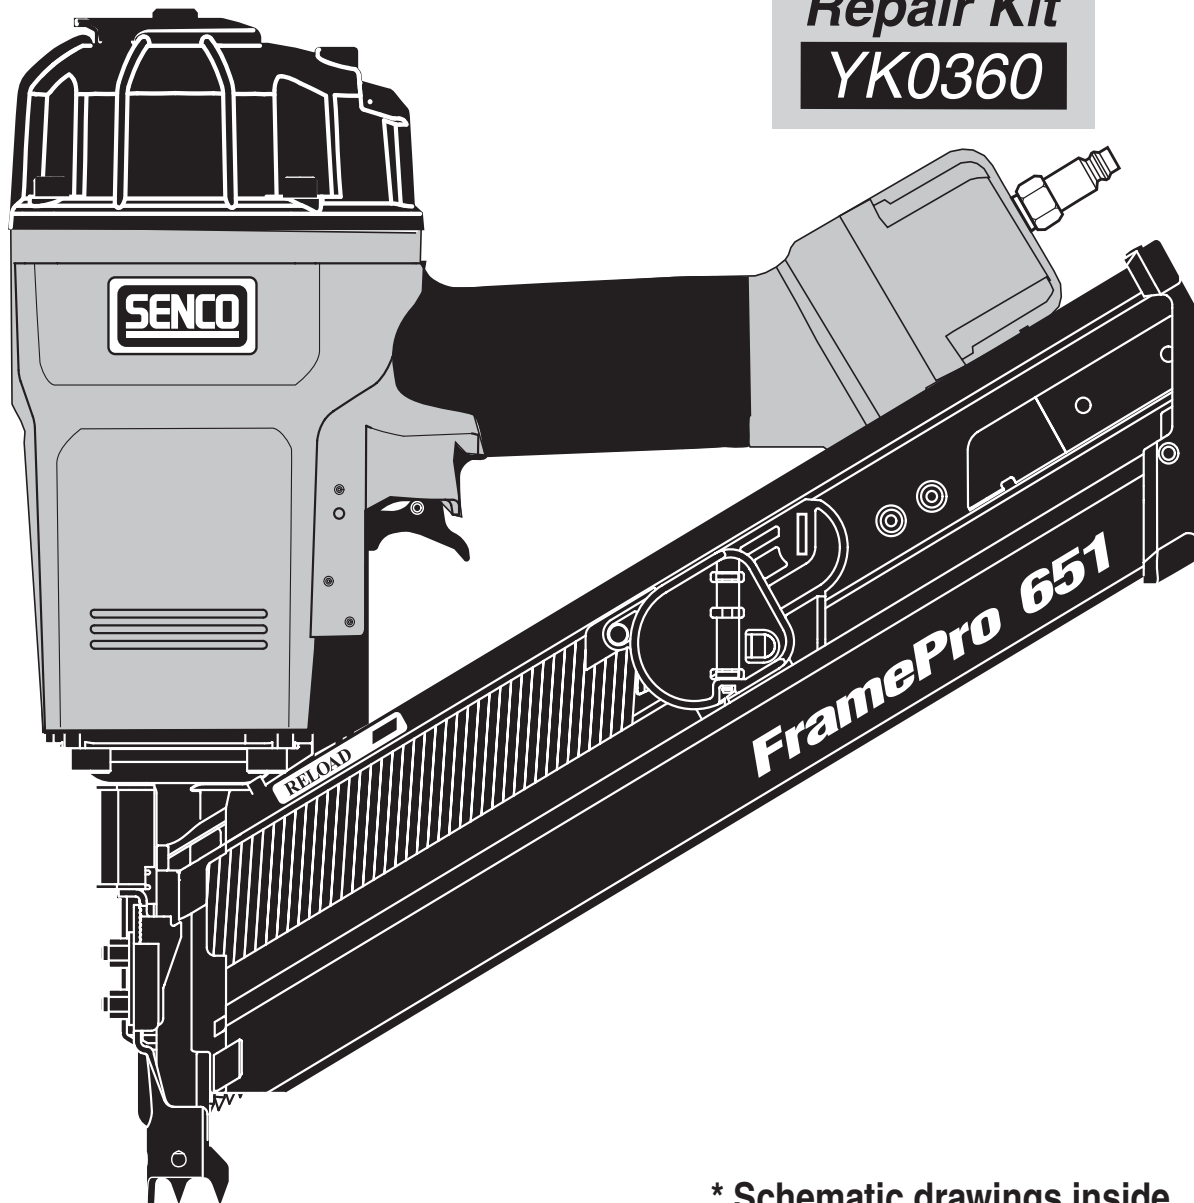

SENCO®

FramePro 651/651 100mm Framing Nailer

Parts Reference Guide

**Repair Kit
YK0360**

*** Schematic drawings inside**

*Senco Brands Inc.
4270 Ivy Pointe Blvd.
Cincinnati, Ohio 45245
Visit Our Website: www.senco.com
EU Website: www.verpa-senco.com*

*Questions? Comments? call SENCO's toll-free Action-line:
1-800-543-4596 (North & South America only)
or e-mail: toolprof@senco.com*

FramePro® 651

SENCO®

*O-Rings available-order YK0360

FramePro® 651 Framing Nailer