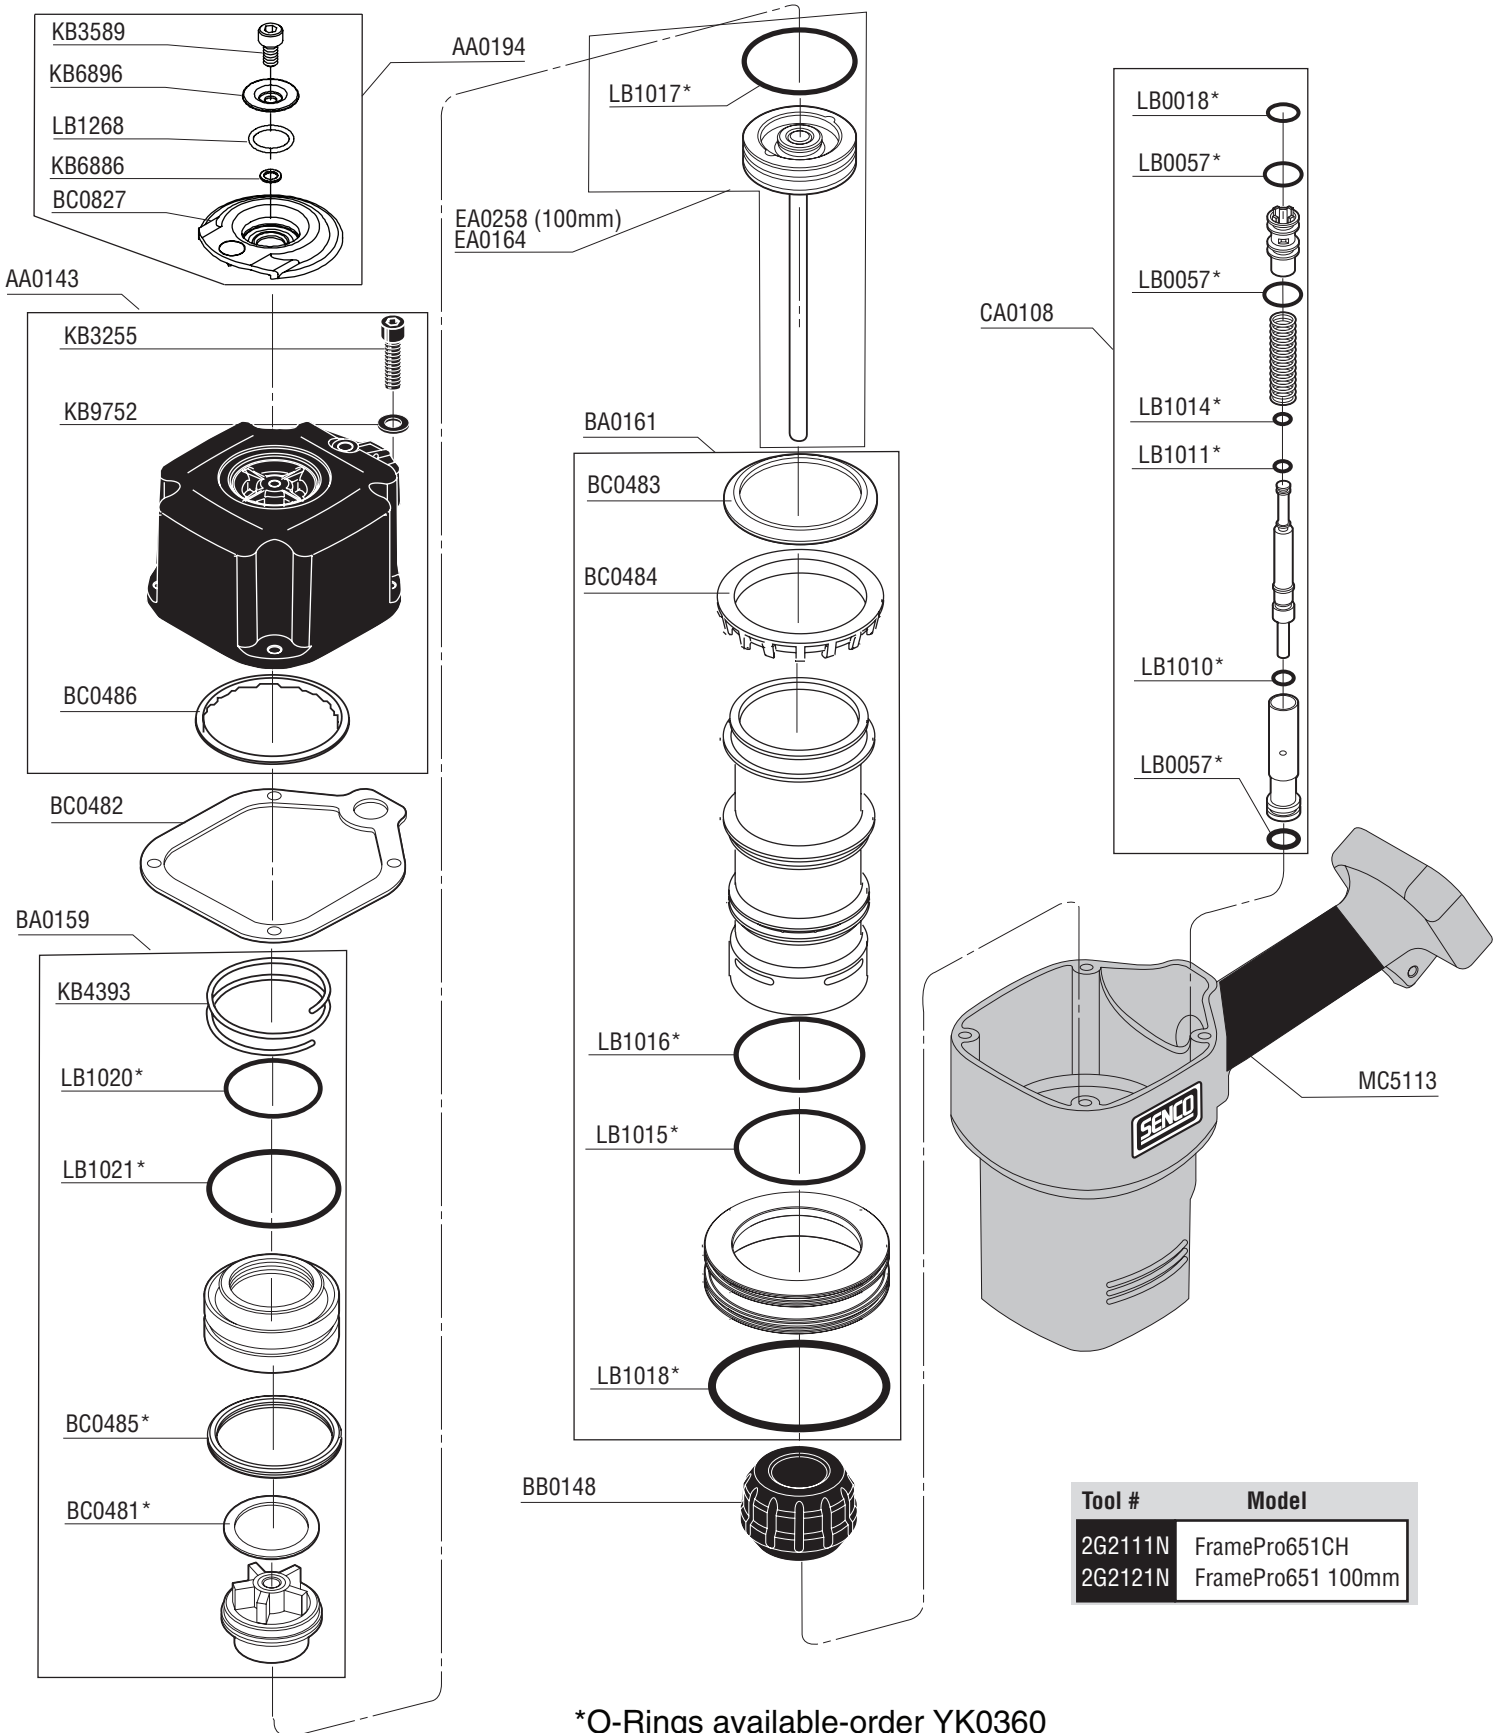

FramePro® 651

SENCO®

*O-Rings available-order YK0360