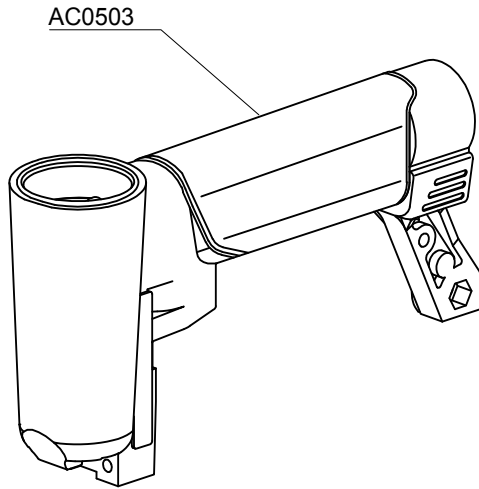

- Does Not Include O-rings
- No incluye sellos de gomas
- Joints exclus

Contents of YK0802 Kit
Contents of YK0804 Kit

HA0258

Tool #

6S0311N B WIRE (US)	6S2361N AT (EU)
6S0321N C WIRE (US)	6S2321N C (EU)
6S0341N F WIRE (US)	6S2341N F (EU)
6S0351N G WIRE (US)	6S2351N G (EU)
6S0361N H WIRE (US)