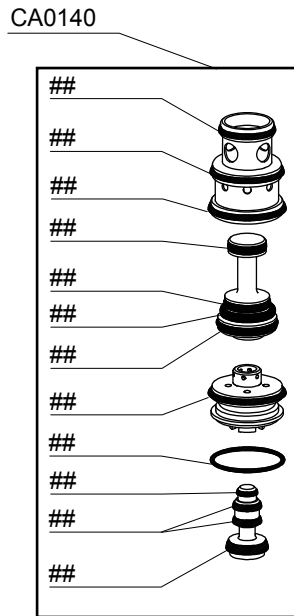

- Does Not Include O-rings
- No incluye sellos de gomas
- Joints exclus

Contents of YK0802 Kit
Contents of YK0804 Kit

HA0258

Tool #

6S0311N B WIRE (US)	6S2361N AT (EU)
6S0321N C WIRE (US)	6S2321N C (EU)
6S0341N F WIRE (US)	6S2341N F (EU)
6S0351N G WIRE (US)	6S2351N G (EU)
6S0361N H WIRE (US)