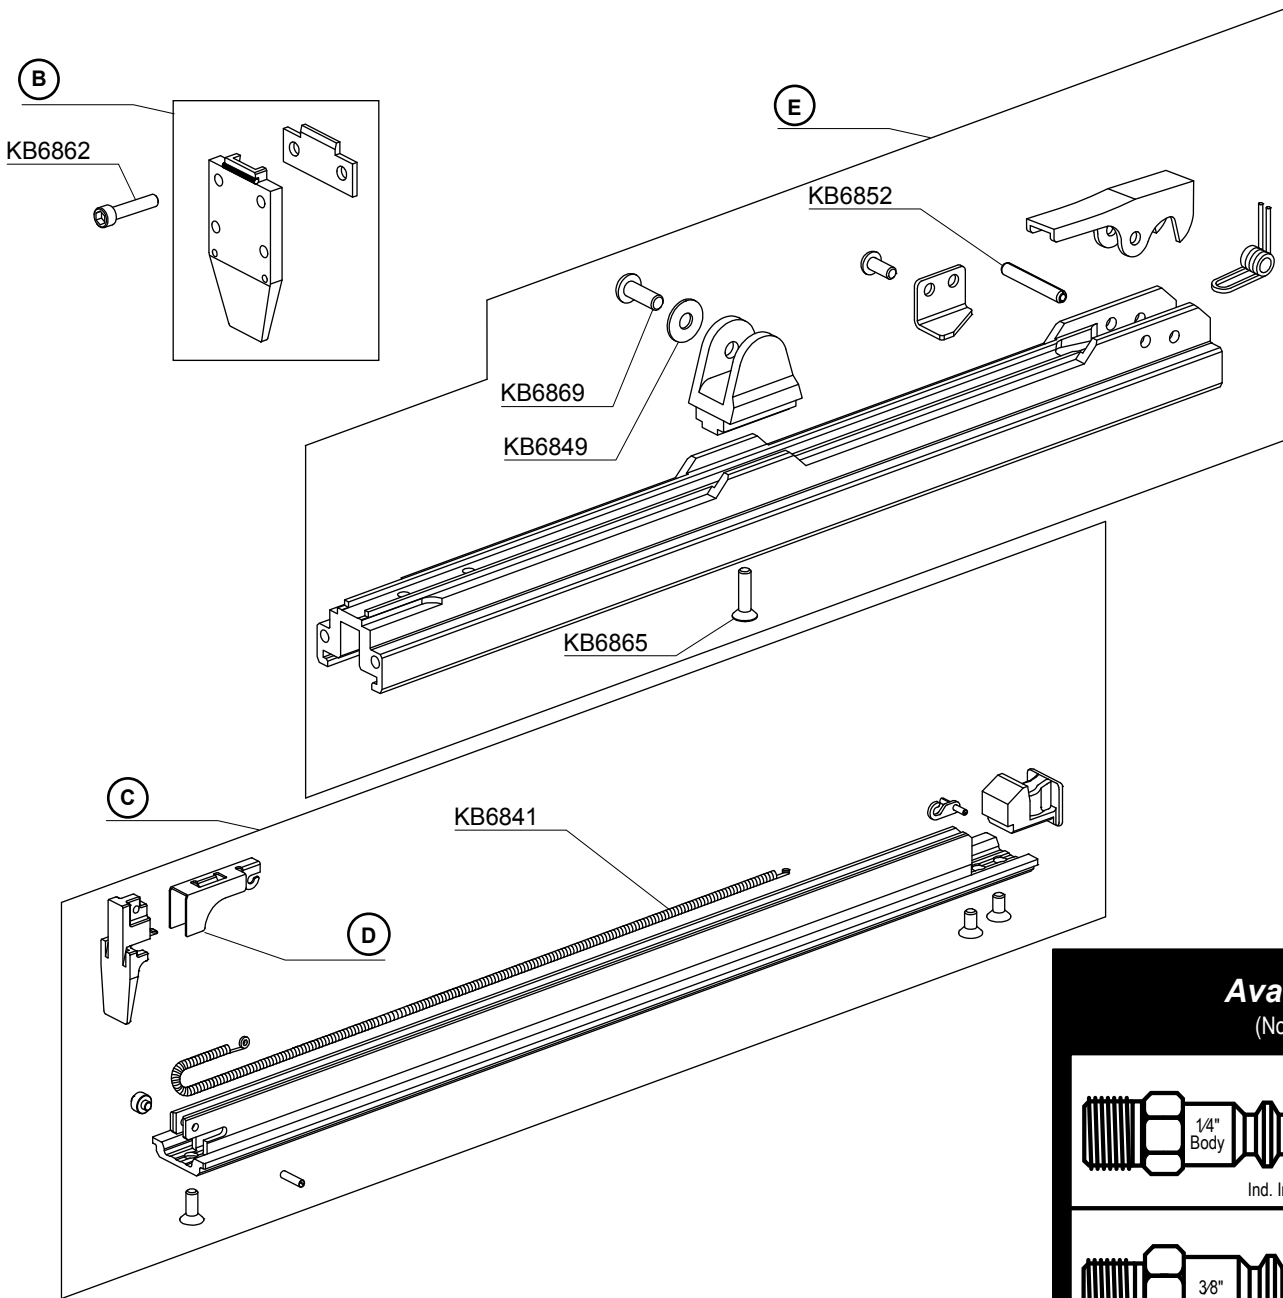

- * Does Not Include O-rings
- * No incluye sellos de gomas
- * Joints exclus

Contents of YK0802 Kit
 ## Contents of YK0804 Kit

HA0258

Tool #

6S0311N B WIRE (US)	6S2361N AT (EU)
6S0321N C WIRE (US)	6S2321N C (EU)
6S0341N F WIRE (US)	6S2341N F (EU)
6S0351N G WIRE (US)	6S2351N G (EU)
6S0361N H WIRE (US)	

Auto Double Length Fine Wire Stapler

SFT10XP-A-DL

Model	A	B	C	D	E
AT	EA0256	FA0296	GA0598	GC1392	GA0599
B	EA0245	FA0286	GA0594	GC1392	GA0586
C	EA0244	FA0284	GA0579	GC1359	GA0583
F (US)	EA0248	FA0291	GA0594	GC1392	GA0586
F (EU)	EA0283	FA0291	GA0594	GC1392	GA0586
G	EA0251	FA0293	GA0579	GC1359	GA0583
H	EA0249	FA0290	GA0595	GC1361	GA0587

Available Plugs
(Not Included with Tool)

- PC0479** ✓
1/4" Body
Ind. Interchange 1/4" NPT
- PC0486**
3/8" Body
Ind. Interchange 1/4" NPT
- PC0468** ✓
1/4" Body
Tru-Flate 1/4" NPT
- PC0474**
3/8" Body
Tru-Flate 1/4" NPT