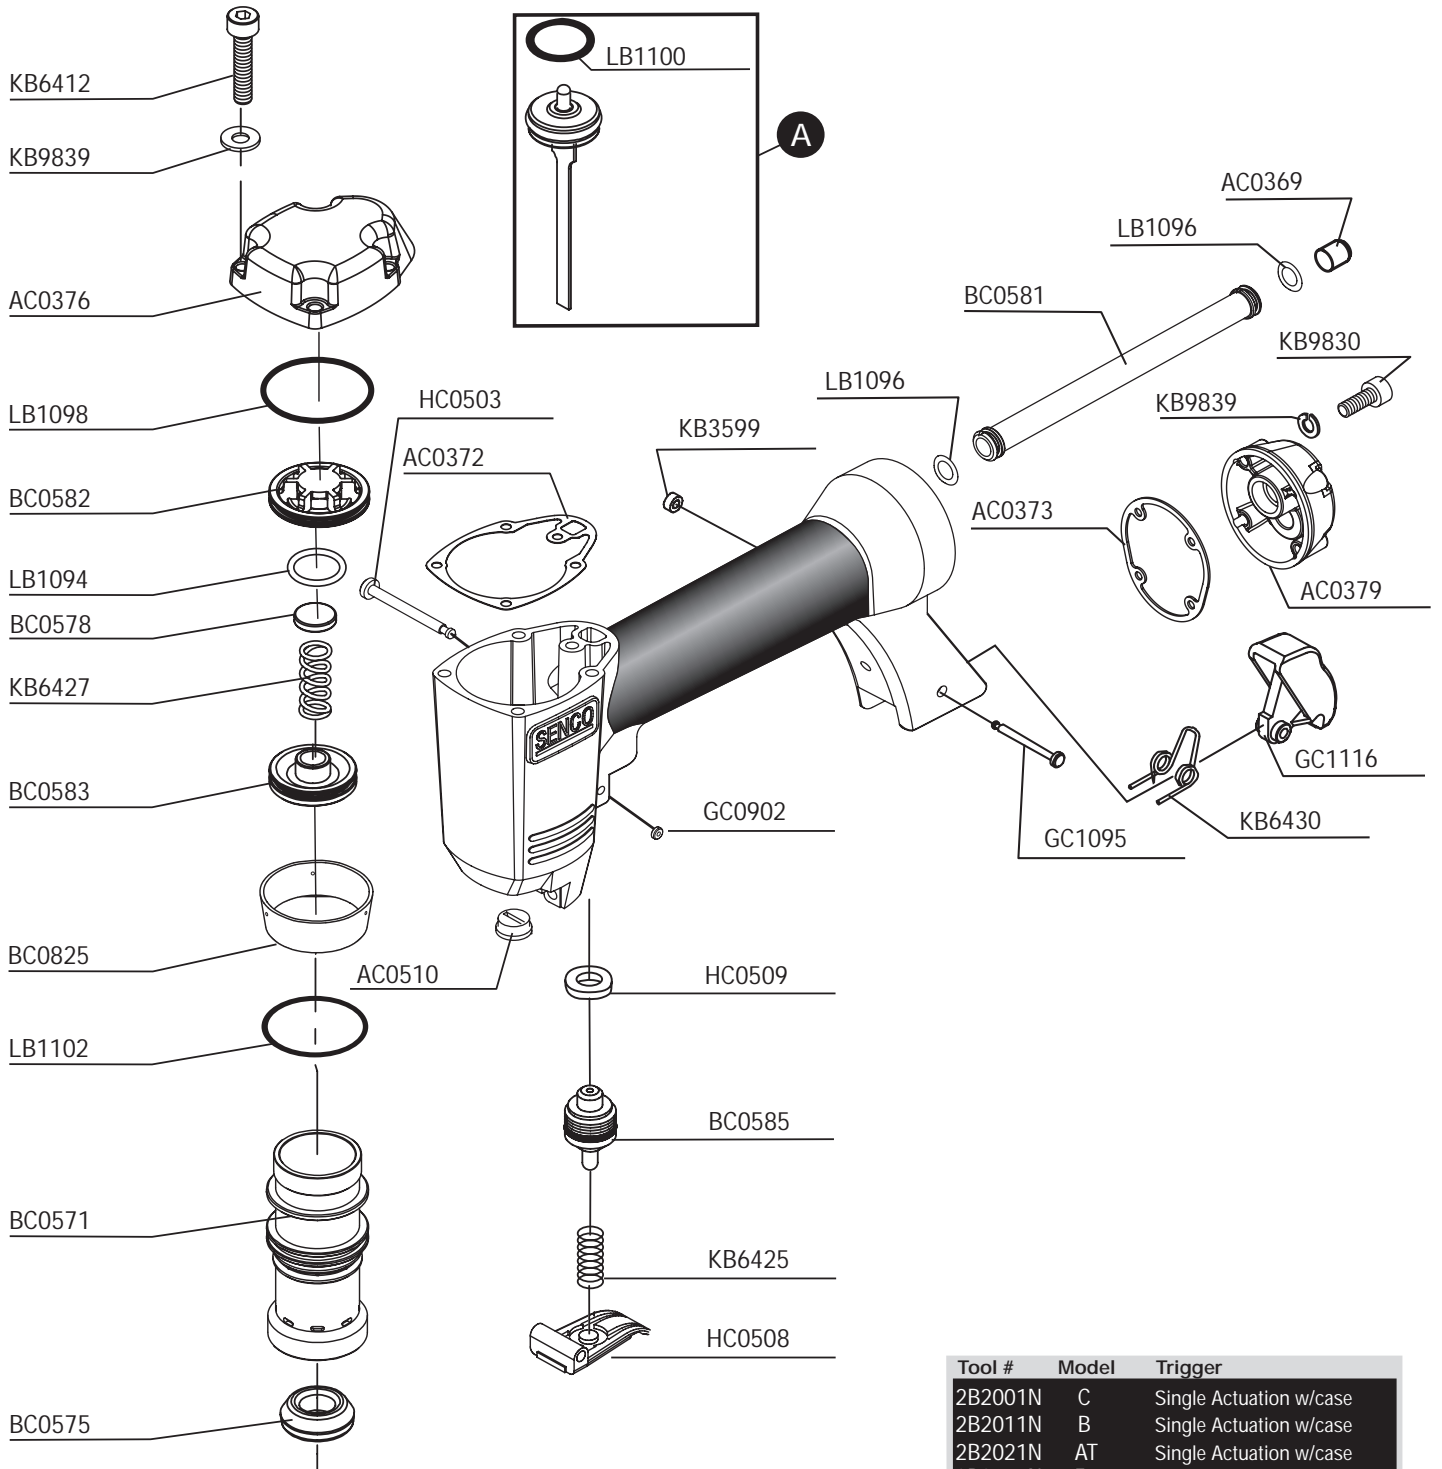

### *Parts Reference Guide*

*Repair Kit*

**YK0397**

\* Schematic drawings inside

# SFW08

Tool #	Model	Trigger
2B2001N	C	Single Actuation w/case
2B2011N	B	Single Actuation w/case
2B2021N	AT	Single Actuation w/case
2B9041N	F	Single Actuation w/case
2B9071N	J	Single Actuation w/case