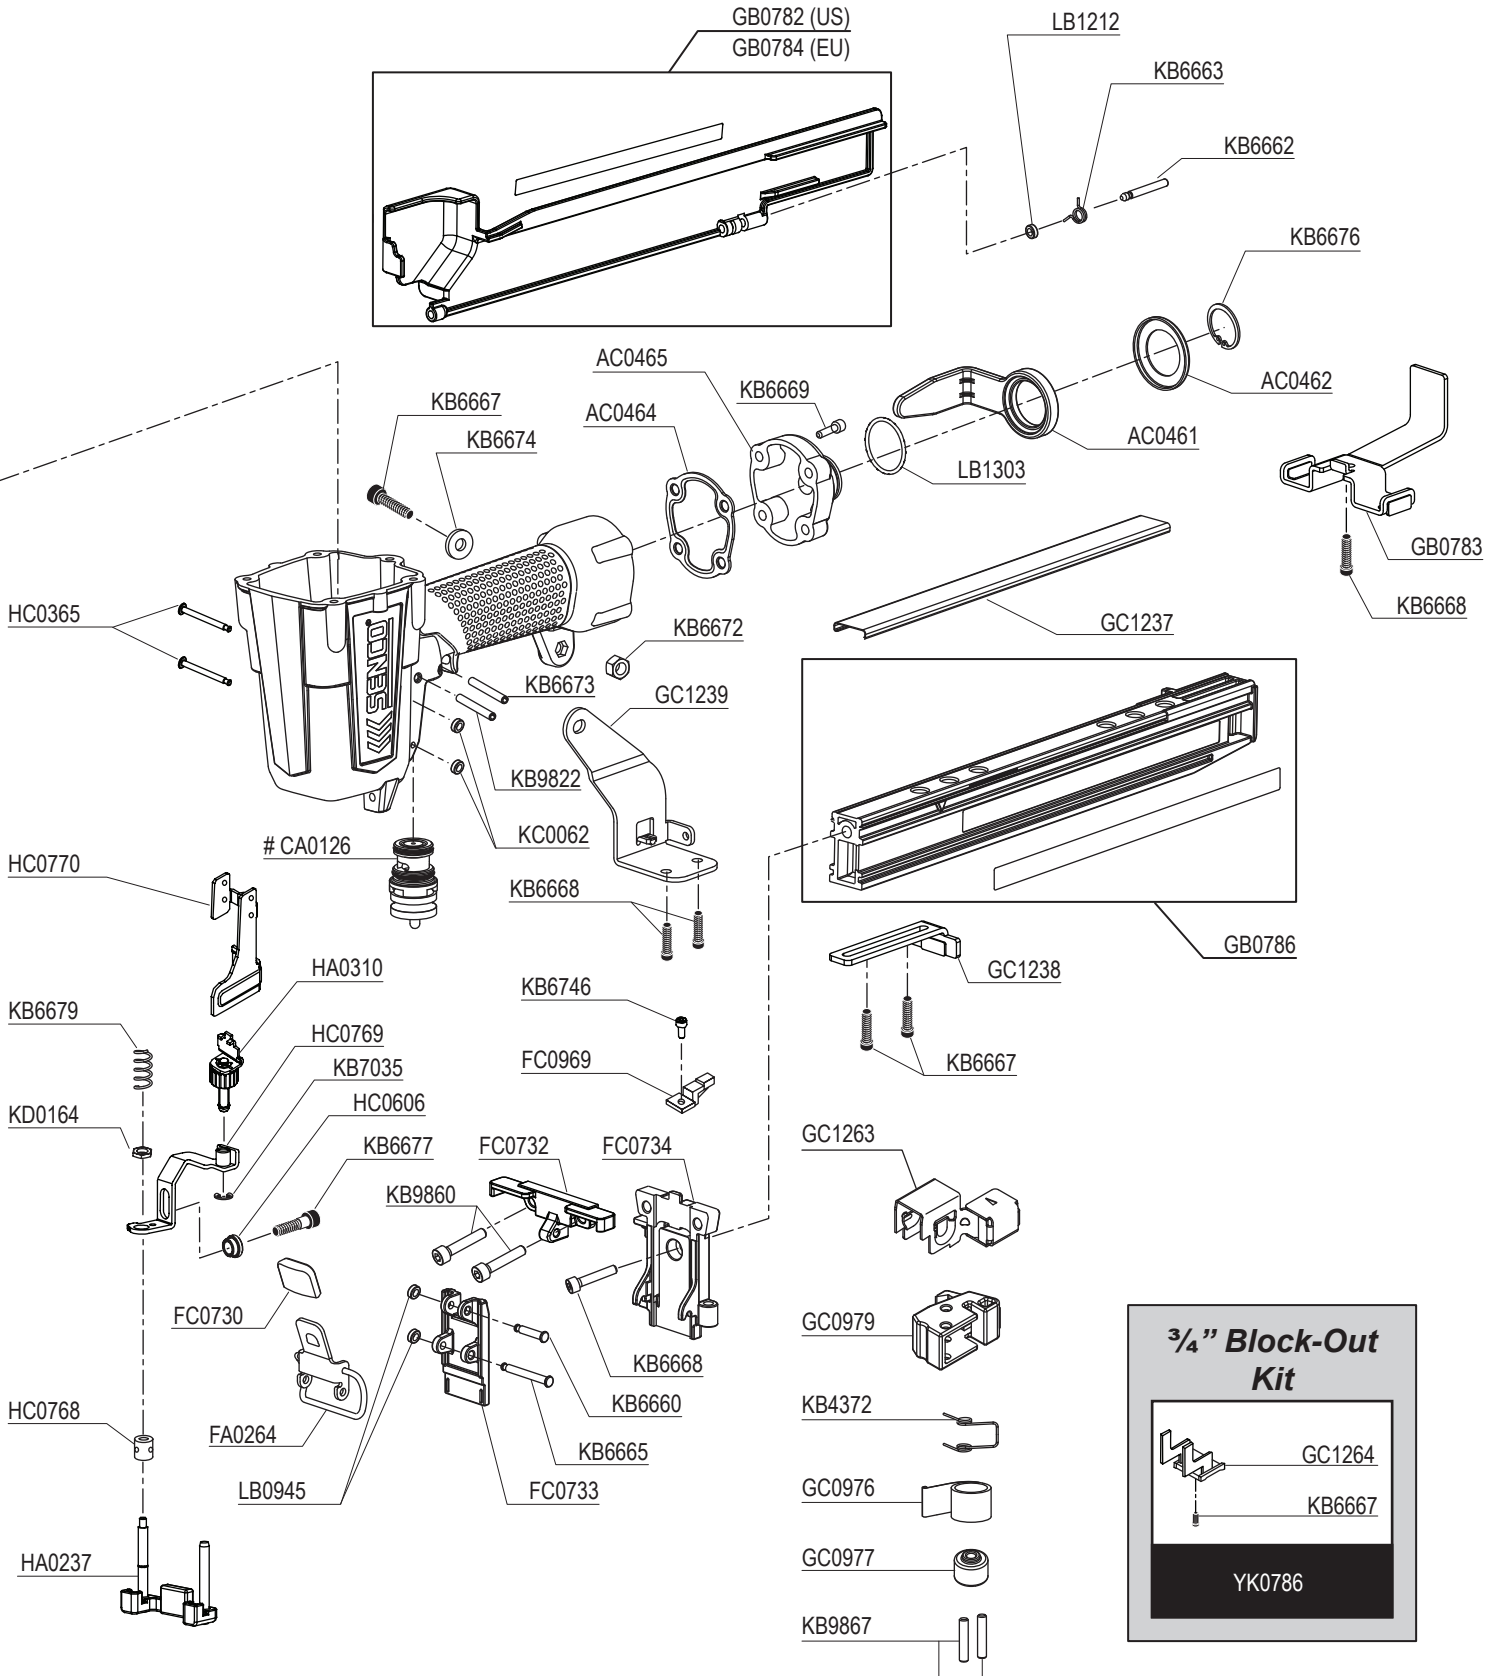

Wide Crown Roofing Stapler

WC150RXP