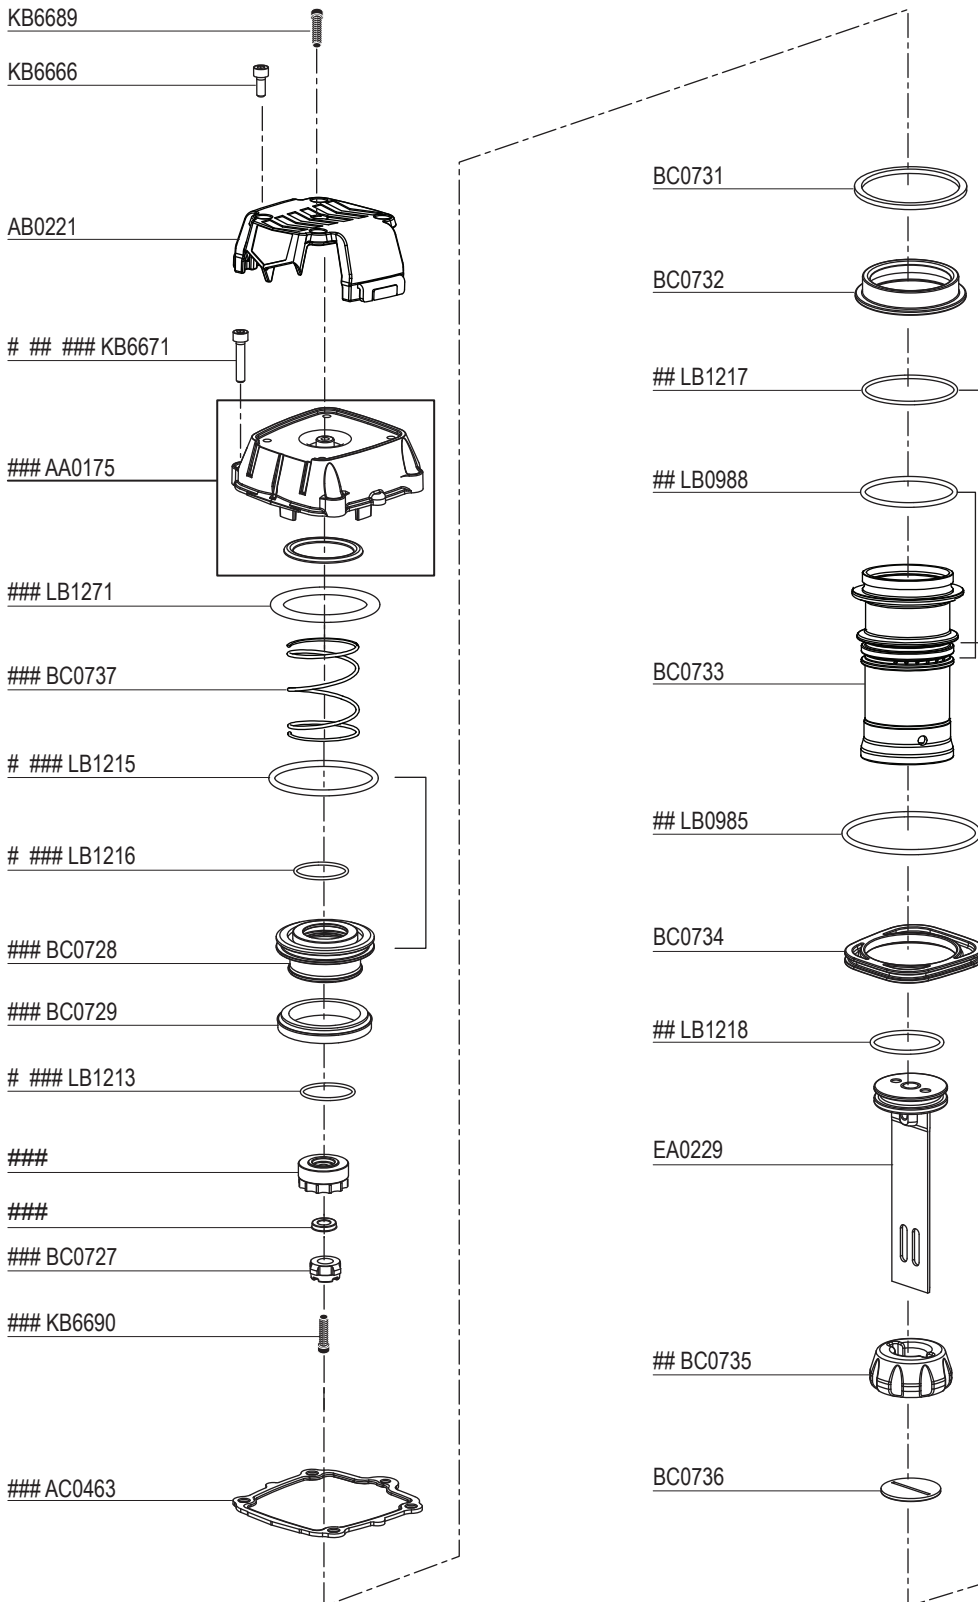

WC150RXP

Wide Crown Roofing Stapler

Parts Reference Guide
Guía de referencia de piezas
Pièces Guide de référence

Schematic Drawings Inside
Plano esquemático en el interior
Schéma intérieur

Repair Kit

YK0783
YK0784
YK0818

Block-Out Kit

YK0786

SENCO®

Senco Brands, Inc.
4270 Ivy Pointe Blvd.
Cincinnati, OH 45245
1-800-543-4596
www.senco.com

NFG04X • Revised March 26, 2018 (Replaces 2/26/2018)

Questions? Comments? call SENCO's toll-free Action-Line: 1-800-543-4596
(North and South America Only) or email: toolprof@senco.com

= Contents of YK0783 Kit
 ## = Contents of YK0784 Kit
 ### = Contents of YK0818 Kit

| Tool # | Model |
|---------|-------------------|
| 4X0001N | Contact-Actuation |
| 4X2001N | Contact-Actuation |

Available Triggers