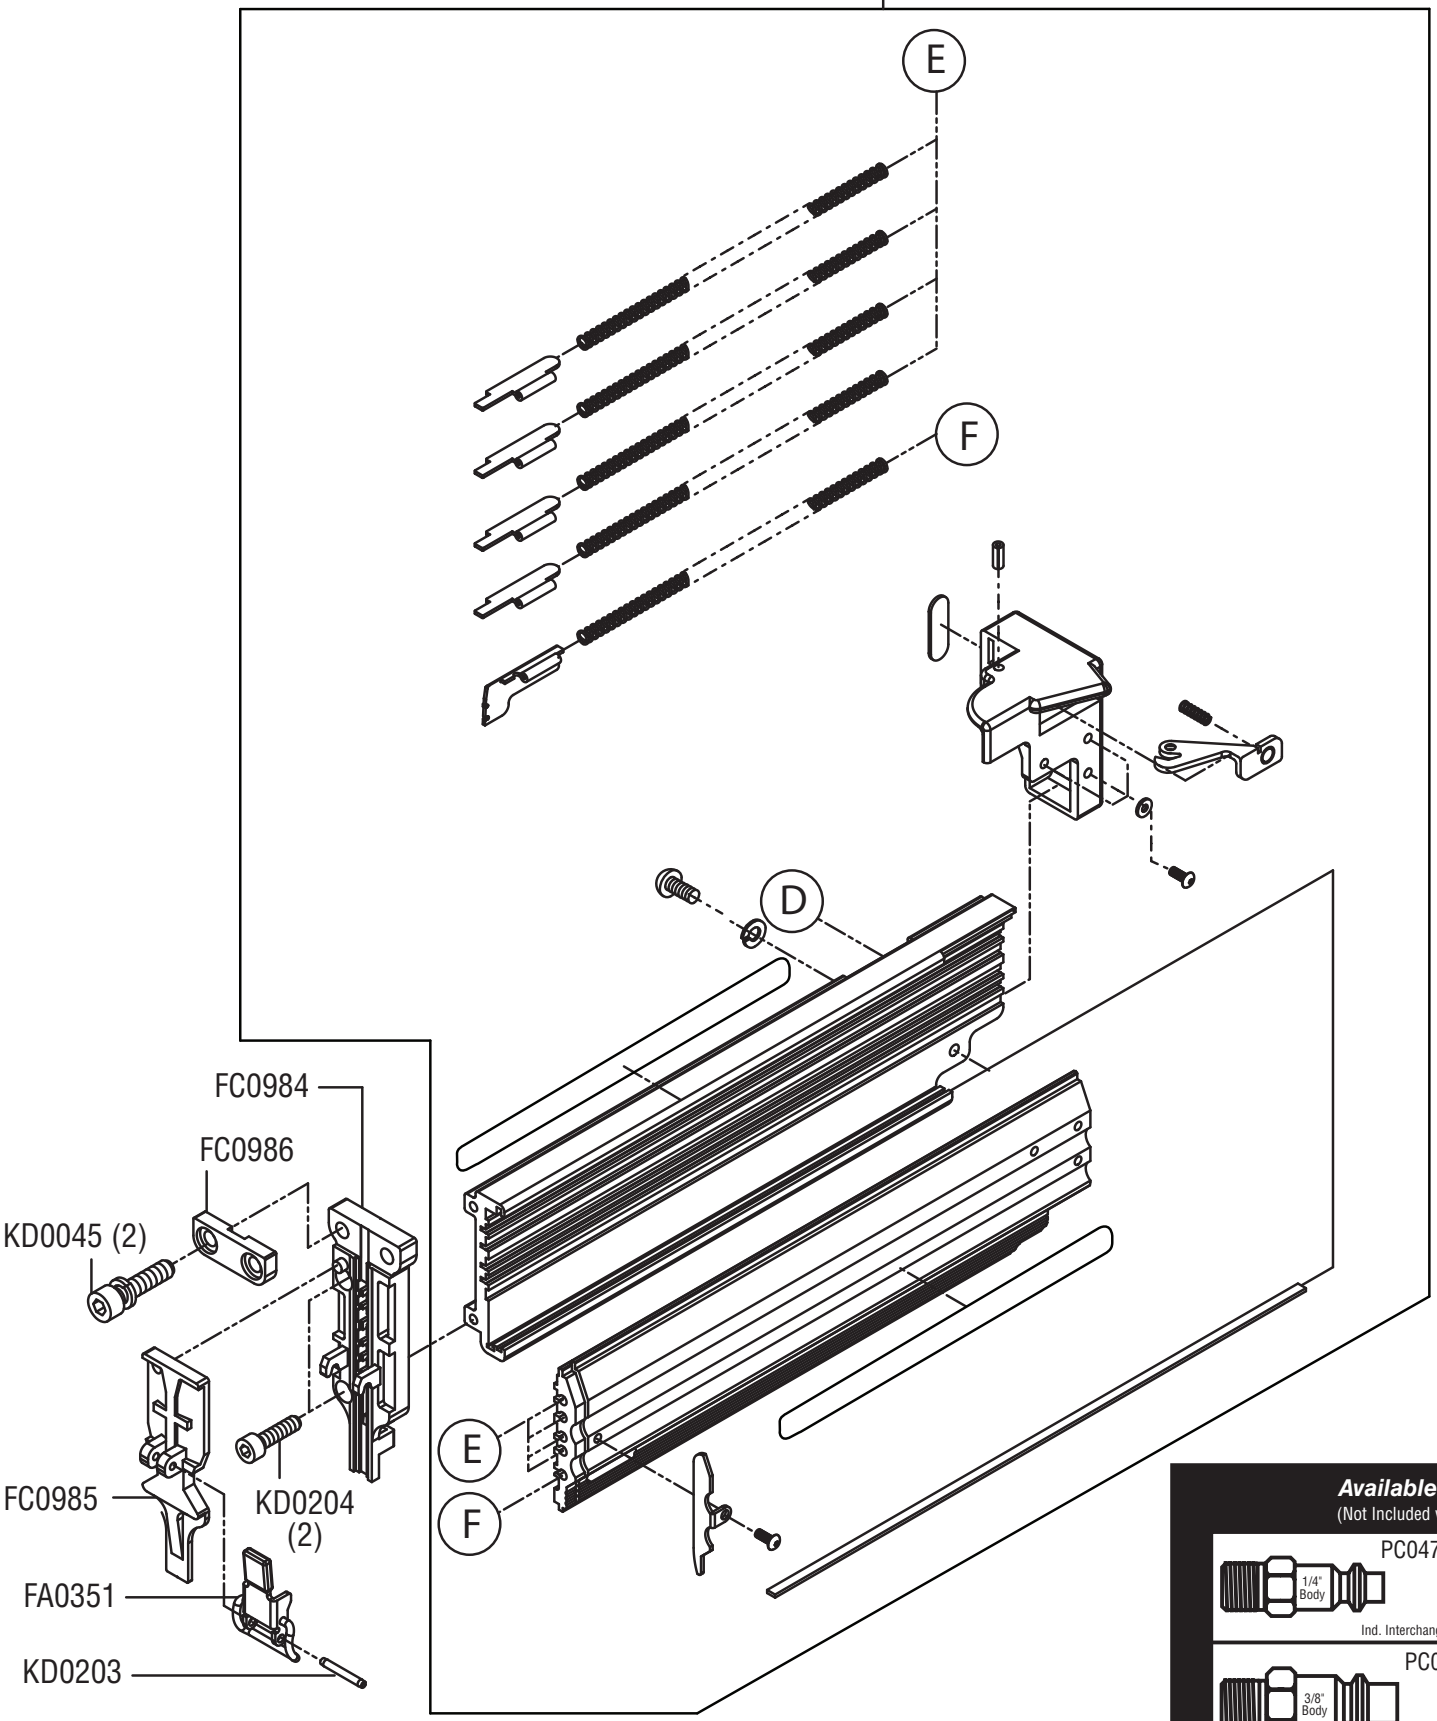

Composite Brad Nailer

SPFN15XP

GA0738

Available Plugs
(Not Included with Tool)

	PC0479 ✓ 1/4" Body
Ind. Interchange 1/4" NPT	
	PC0486 3/8" Body
Ind. Interchange 1/4" NPT	

✓ **Recommended Plugs**
Plugs shown smaller than actual size