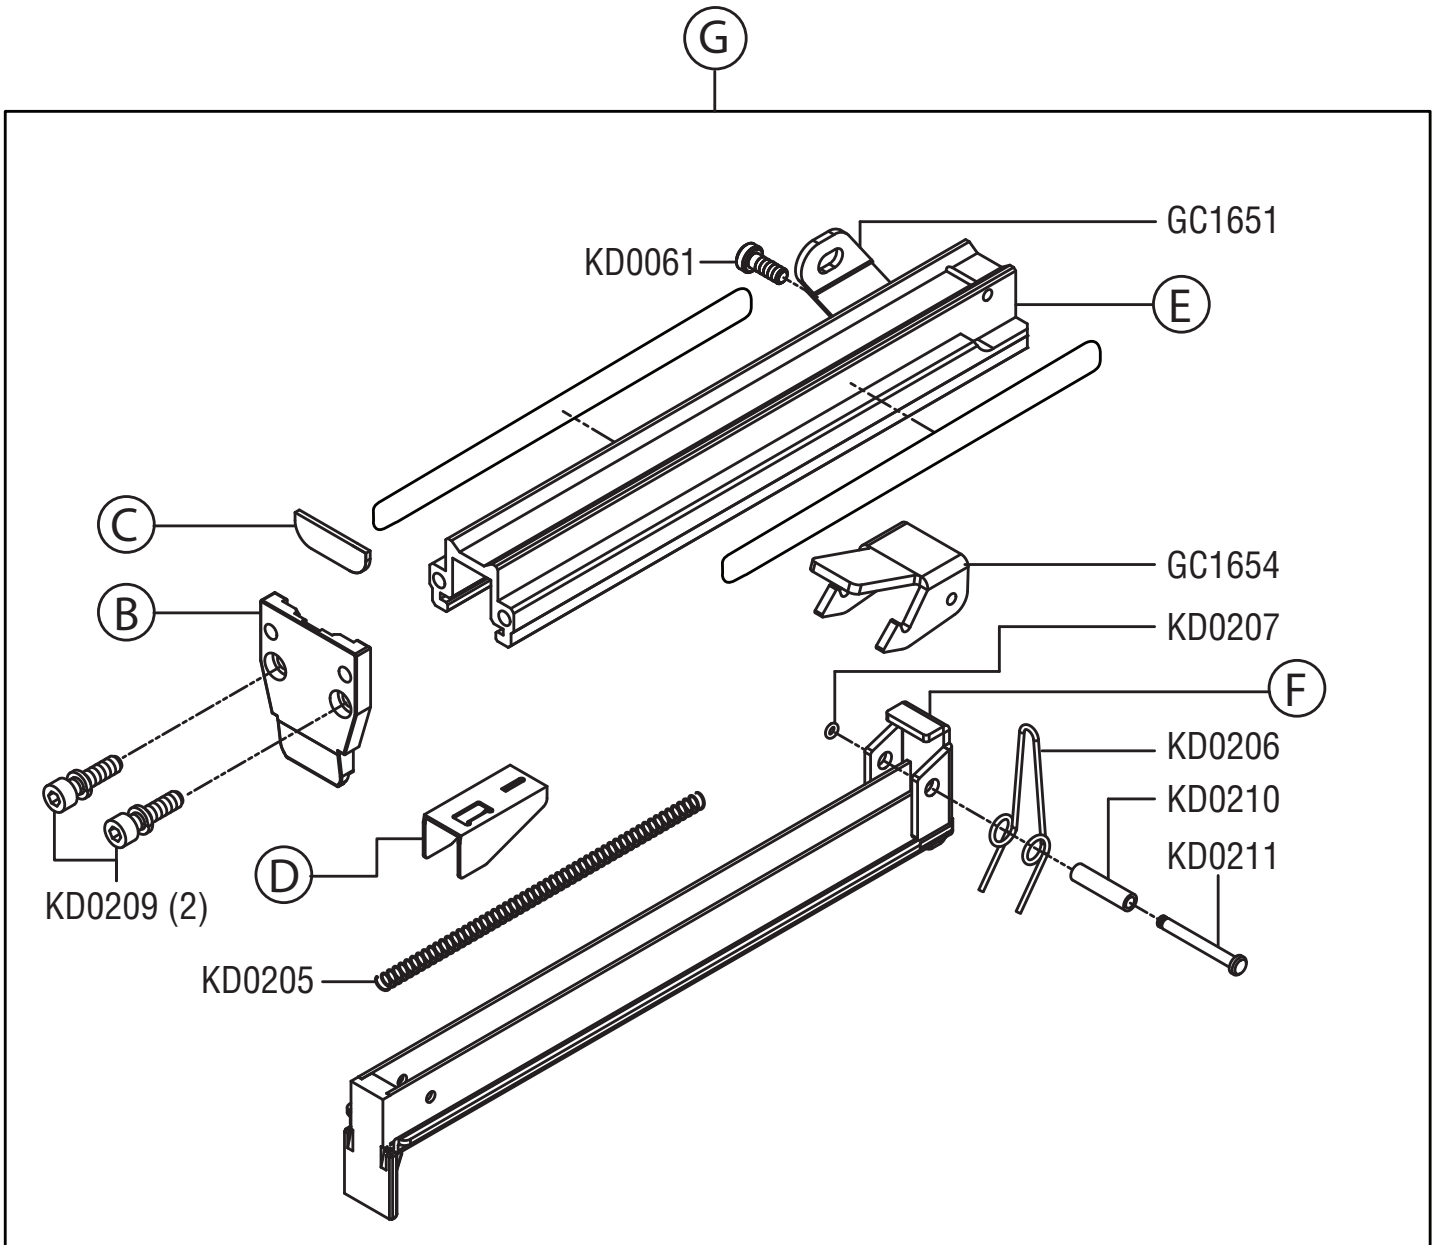

Composite Staplers

SPS16XP-11
SPS16XP-12
SPS20XP-12

Tool #
9J0001N (US)
9K0001N (US)
9L0001N (US)

Model	A	B	C	D	E	F	G
SPS16XP-11	EA0384	FC0989	FC0990	GC1653	GA0746	GA0741	GA0740
SPS16XP-12	EA0385	FC0992	FC0993	GC1656	GA0747	GA0742	GA0743
SPS20XP-12	EA0386	FC0994	FC0995	GC1657	GA0748	GA0744	GA0745

Available Plugs
(Not Included with Tool)

PC0479 ✓
1/4" Body
Ind. Interchange 1/4" NPT

PC0486
3/8" Body
Ind. Interchange 1/4" NPT

✓ **Recommended Plugs**
Plugs shown smaller than actual size