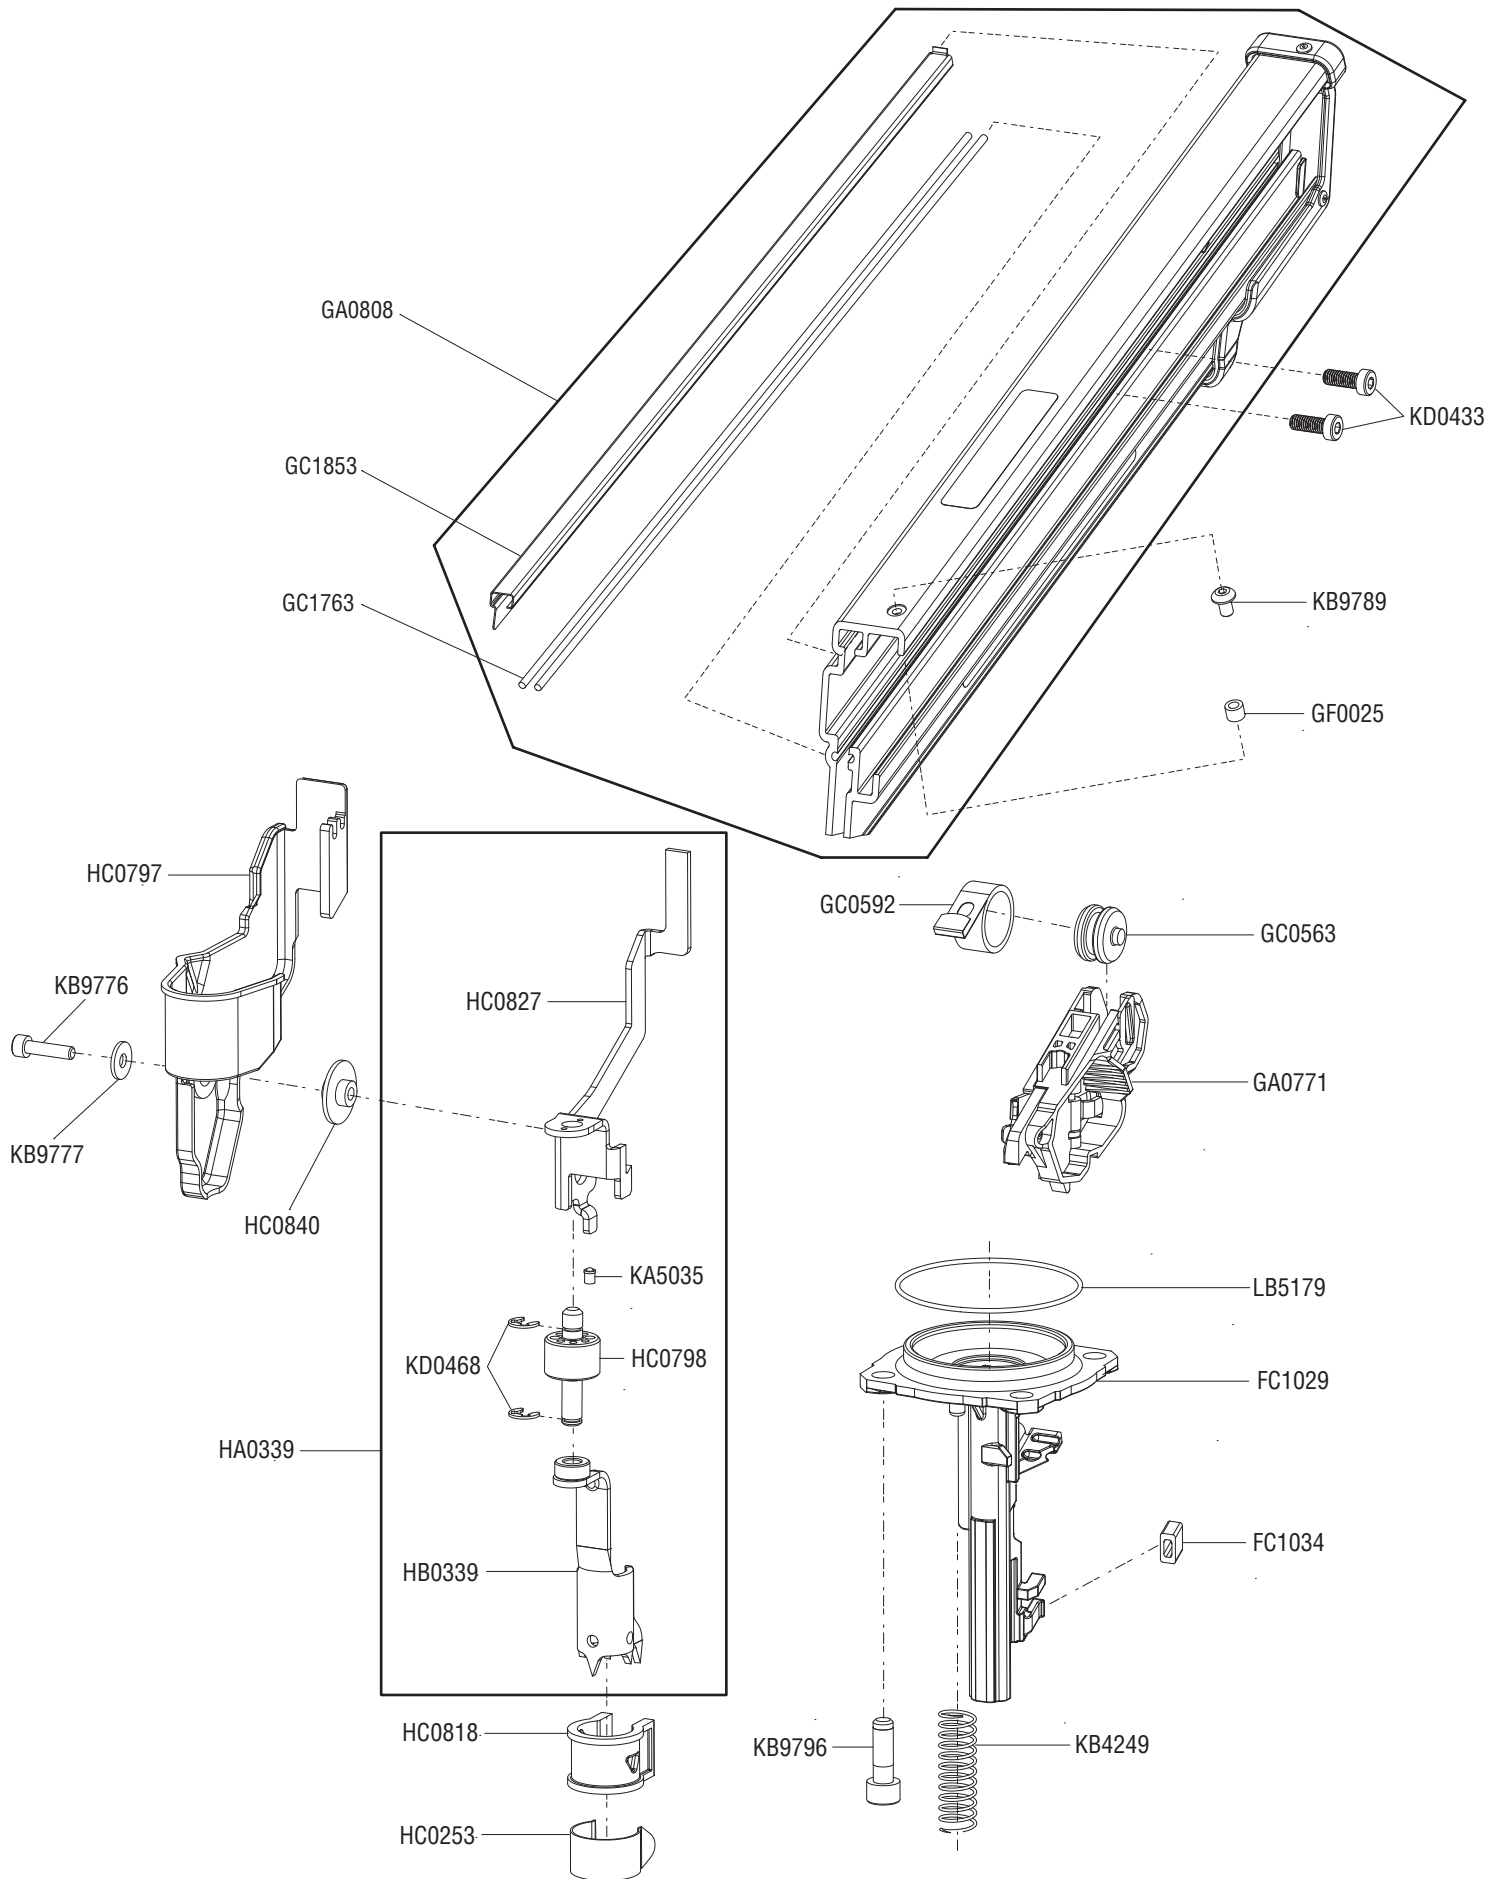

= Contents of YK0893 Kit
 ## = Contents of YK0894 Kit

Available Triggers	
HA0338	HA0343
Single Sequential	Contact Actuation

3 1/2" Pneumatic Framing Nailer

FN91T1

3 1/2" Pneumatic Framing Nailer

FN91T1

REPLACEMENT PARTS LIST • LISTA DE PARTES DE REPUESTO • LISTE DE PIÈCES DE RECHANGE